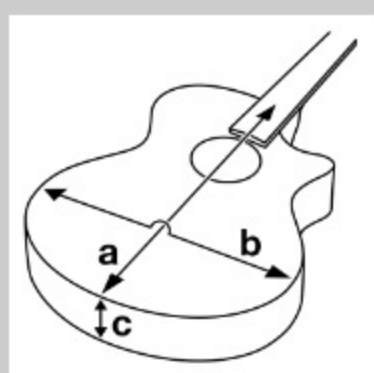

PC12MH

COLOR VARIATION : 

OPN : Open Pore Natural

SHARE :  

SPEC

SPECS

body shape	Grand Concert body
top	Sapele top
back & sides	Sapele back & Sapele sides
neck	PC / Nyatoh neck
fretboard	Nandu Wood fretboard
bridge	Nandu Wood bridge
inlay	White dot inlay
soundhole rosette	Tortoiseshell
tuning machine	Chrome Open Gear tuners
number of frets	20
bridge pins	Ibanez Advantage™
strings	Ibanez IACS6C
string gauge	.012/.016/.024/.032/.042/.053
string space	11mm
factory tuning	1E,2B,3G,4D,5A,6E

NECK DIMENSIONS

Scale :	634mm
a : Width	42mm at NUT
b : Width	54mm at 14F
c : Thickness	21.5mm at 1F
d : Thickness	23.5mm at 7F
Radius :	250mmR

DESCRIPTION +

BODY DIMENSIONS

a : Length	19 3/8"
b : Width	15 3/8"
c : Max Depth	4 1/4"