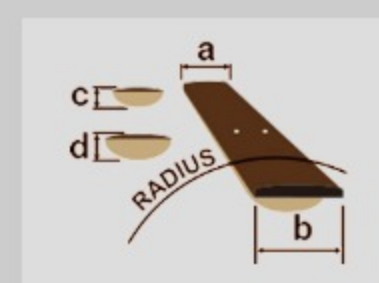

PC12MH

COLOR VARIATION : 

OPN : Open Pore Natural

SHARE :  

SPEC

SPECS

body shape	Grand Concert body
top	Sapele top
back & sides	Sapele back & Sapele sides
neck	PC / Nyatoh neck
fretboard	Nandu Wood fretboard
bridge	Nandu Wood bridge
inlay	White dot inlay
soundhole rosette	Tortoiseshell
tuning machine	Chrome Open Gear tuners
number of frets	20
bridge pins	Ibanez Advantage™
strings	Ibanez IACS6C
string gauge	.012/.016/.024/.032/.042/.053
string space	11mm
factory tuning	1E,2B,3G,4D,5A,6E

NECK DIMENSIONS

Scale :	634mm
a : Width	42mm at NUT
b : Width	54mm at 14F
c : Thickness	21.5mm at 1F
d : Thickness	23.5mm at 7F
Radius :	250mmR

DESCRIPTION +

BODY DIMENSIONS

a : Length	19 3/8"
b : Width	15 3/8"
c : Max Depth	4 1/4"