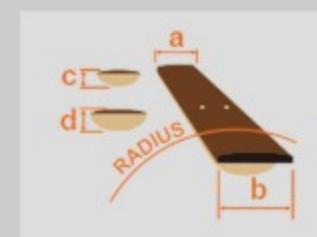

# PC12MHCE

OPN : Open Pore Natural

COLOR VARIATION :

SHARE : [f](#) [t](#)

### SPEC

<b>body shape</b>	Cutaway Grand Concert body
<b>bracing</b>	X Bracing
<b>top</b>	African Mahogany top
<b>back &amp; sides</b>	African Mahogany back & African Mahogany sides
<b>neck</b>	Mahogany
<b>fretboard</b>	Laurel
<b>bridge</b>	Laurel
<b>soundhole rosette</b>	Tortoiseshell rosette
<b>tuning machine</b>	Chrome Open Gear tuners w/Butterbean knobs
<b>number of frets</b>	20
<b>bridge pins</b>	Ibanez Advantage™ bridge pins
<b>strings</b>	Ibanez IACS6C coated strings
<b>pickup</b>	Ibanez Under Saddle pickup
<b>preamp</b>	Ibanez AEQ-2T preamp w/Onboard tuner
<b>output jack</b>	1/4" output
<b>battery</b>	9V battery
<b>finish top</b>	Open Pore
<b>finish back and sides</b>	Open Pore
<b>finish neck back</b>	Open Pore

### NECK DIMENSIONS

<b>Scale :</b>	634mm
<b>a : Width</b>	42mm at NUT
<b>b : Width</b>	54mm at 14F
<b>c : Thickness</b>	21mm at 1F
<b>d : Thickness</b>	22.5mm at 7F
<b>Radius :</b>	240mmR

### BODY DIMENSIONS

<b>a : Length</b>	19 1/2"
<b>b : Width</b>	15 1/4"
<b>c : Max Depth</b>	4 1/4"