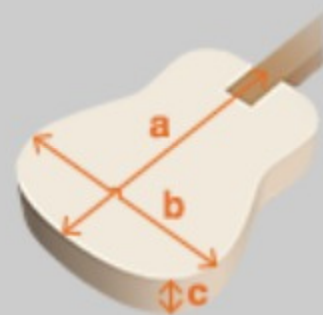

## SPEC

### SPEC

<b>body shape</b>	Cutaway Grand Concert body
<b>bracing</b>	X Bracing
<b>top</b>	African Mahogany top
<b>back &amp; sides</b>	African Mahogany back & African Mahogany sides
<b>neck</b>	Mahogany
<b>fretboard</b>	Laurel
<b>bridge</b>	Laurel
<b>soundhole rosette</b>	Tortoiseshell rosette
<b>tuning machine</b>	Chrome Open Gear tuners w/Butterbean knobs
<b>number of frets</b>	20
<b>bridge pins</b>	Ibanez Advantage™ bridge pins
<b>strings</b>	Ibanez IACS6C coated strings
<b>pickup</b>	Ibanez Under Saddle pickup
<b>preamp</b>	Ibanez AEQ-2T preamp w/Onboard tuner
<b>output jack</b>	1/4" output
<b>battery</b>	9V battery
<b>finish top</b>	Open Pore
<b>finish back and sides</b>	Open Pore
<b>finish neck back</b>	Open Pore

### NECK DIMENSIONS

<b>Scale :</b>	634mm
<b>a : Width</b>	42mm at NUT
<b>b : Width</b>	54mm at 14F
<b>c : Thickness</b>	21mm at 1F
<b>d : Thickness</b>	22.5mm at 7F
<b>Radius :</b>	240mmR

### BODY DIMENSIONS

<b>a : Length</b>	19 1/2"
<b>b : Width</b>	15 1/4"
<b>c : Max Depth</b>	4 1/4"