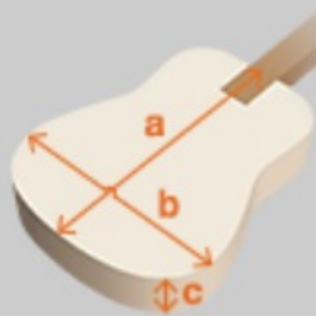

PC12MHCE

OPN : Open Pore Natural

COLOR VARIATION :

SHARE : [f](#) [t](#)

SPEC

SPEC

body shape	Cutaway Grand Concert body
top	Sapele top
back & sides	Sapele back & Sapele sides
neck	Mahogany
fretboard	Nandu Wood
bridge	Nandu Wood
soundhole rosette	Tortoiseshell rosette
tuning machine	Chrome Open Gear tuners w/Butterbean knobs
number of frets	20
bridge pins	Ibanez Advantage™ bridge pins
strings	Ibanez IACS6C coated strings
pickup	Ibanez Under Saddle pickup
preamp	Ibanez AEQ-2T preamp w/Onboard tuner
output jack	1/4" output
battery	9V battery
finish top	Open Pore
finish back and sides	Open Pore
finish neck back	Open Pore

NECK DIMENSIONS

Scale :	634mm
a : Width	42mm at NUT
b : Width	54mm at 14F
c : Thickness	21.5mm at 1F
d : Thickness	23.5mm at 7F
Radius :	250mmR

BODY DIMENSIONS

a : Length	19 1/2"
b : Width	15 1/4"
c : Max Depth	4 1/4"