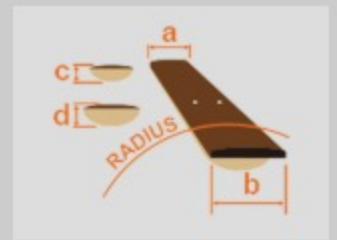

PC12MHCE

OPN : Open Pore Natural

COLOR VARIATION :

SHARE : [f](#) [t](#)

SPEC

SPEC

body shape	Cutaway Grand Concert body
top	Sapele top
back & sides	Sapele back & Sapele sides
neck	Mahogany
fretboard	Nandu Wood
bridge	Nandu Wood
soundhole rosette	Tortoiseshell rosette
tuning machine	Chrome Open Gear tuners w/Butterbean knobs
number of frets	20
bridge pins	Ibanez Advantage™ bridge pins
strings	Ibanez IACS6C coated strings
pickup	Ibanez Under Saddle pickup
preamp	Ibanez AEQ-2T preamp w/Onboard tuner
output jack	1/4" output
battery	9V battery
finish top	Open Pore
finish back and sides	Open Pore
finish neck back	Open Pore

NECK DIMENSIONS

Scale :	634mm
a : Width	42mm at NUT
b : Width	54mm at 14F
c : Thickness	21.5mm at 1F
d : Thickness	23.5mm at 7F
Radius :	250mmR

BODY DIMENSIONS

a : Length	19 1/2"
b : Width	15 1/4"
c : Max Depth	4 1/4"