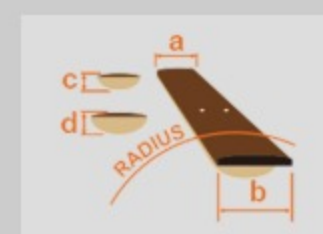

PC12MHCE

OPN : Open Pore Natural

COLOR VARIATION :

SHARE :  

SPEC

SPEC

body shape	Cutaway Grand Concert body
top	Okoume top
back & sides	Okoume back & Okoume sides
neck	PC / Nyatoh neck
fretboard	Laurel fretboard
bridge	Laurel bridge
inlay	White dot
soundhole rosette	Tortoiseshell
tuning machine	Chrome Open Gear machine heads
nut material	Plastic
number of frets	20
saddle material	Plastic
bridge pins	Ibanez Advantage™
strings	Ibanez IACS6C
string gauge	.012/.016/.024/.032/.042/.053
string space	11mm
factory tuning	1E,2B,3G,4D,5A,6E
pickup	Ibanez Undersaddle
preamp	Ibanez AEQ-2T preamp w/Onboard tuner
output jack	1/4" output

NECK DIMENSIONS

Scale :	634mm
a : Width	42mm at NUT
b : Width	54mm at 14F
c : Thickness	21mm at 1F
d : Thickness	22.5mm at 7F
Radius :	240mmR

BODY DIMENSIONS

a : Length	19 1/4"
b : Width	15 1/4"
c : Max Depth	4 1/4"