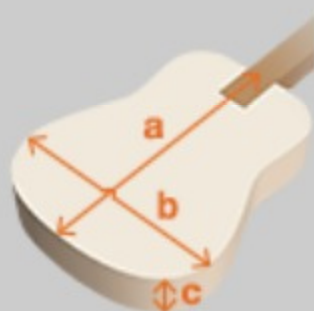

PC12MHCE

OPN : Open Pore Natural

COLOR VARIATION :

SHARE :  

SPEC

SPEC

body shape	Cutaway Grand Concert body
top	Okoume top
back & sides	Okoume back & Okoume sides
neck	PC / Nyatoh neck
fretboard	Laurel fretboard
bridge	Laurel bridge
inlay	White dot
soundhole rosette	Tortoiseshell
tuning machine	Chrome Open Gear machine heads
nut material	Plastic
number of frets	20
saddle material	Plastic
bridge pins	Ibanez Advantage™
strings	Ibanez IACS6C
string gauge	.012/.016/.024/.032/.042/.053
string space	11mm
factory tuning	1E,2B,3G,4D,5A,6E
pickup	Ibanez Undersaddle
preamp	Ibanez AEQ-2T preamp w/Onboard tuner
output jack	1/4" output

NECK DIMENSIONS

Scale :	634mm
a : Width	42mm at NUT
b : Width	54mm at 14F
c : Thickness	21mm at 1F
d : Thickness	22.5mm at 7F
Radius :	240mmR

BODY DIMENSIONS

a : Length	19 1/4"
b : Width	15 1/4"
c : Max Depth	4 1/4"