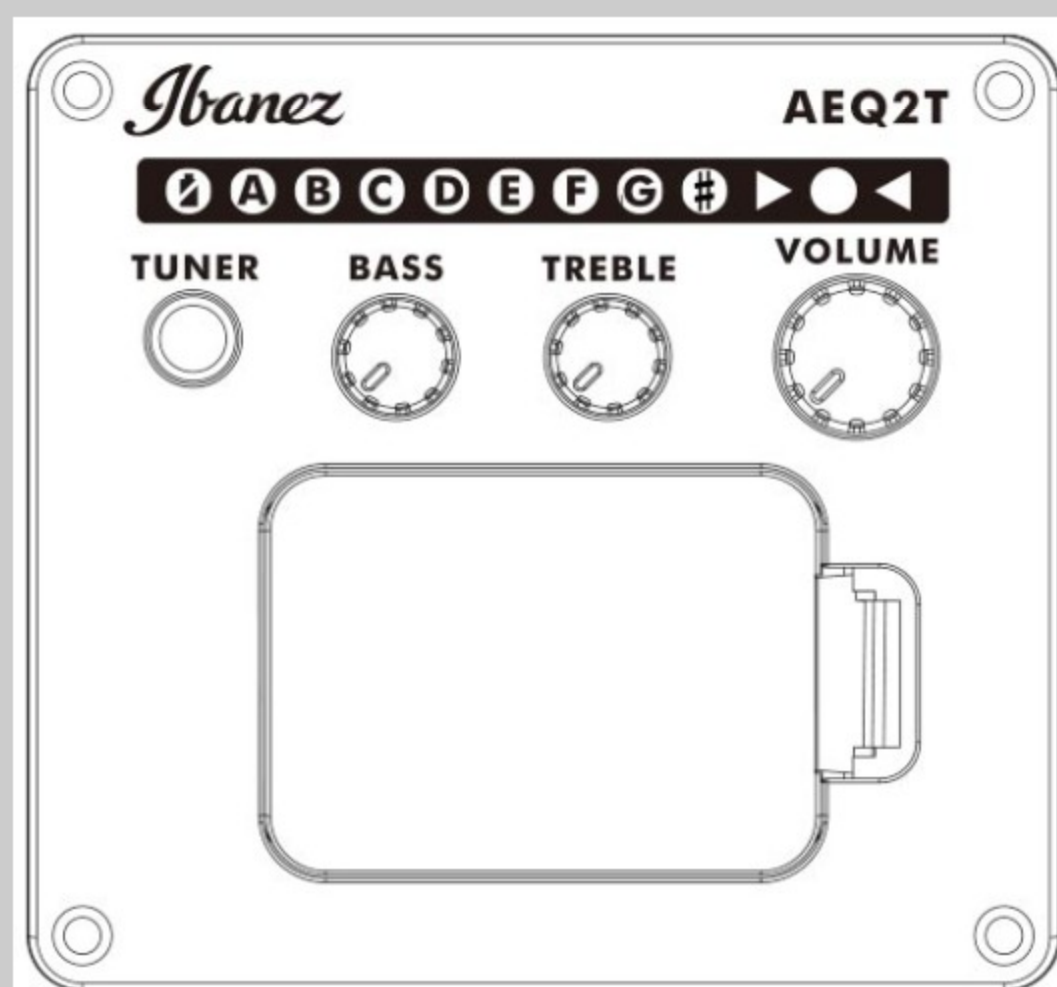

PREAMP

OTHERS

Recommended Bag IAB724-BK