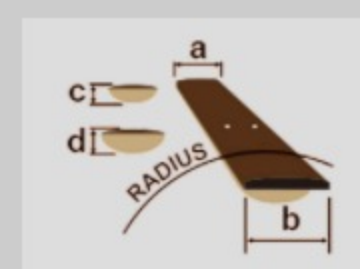

PC12MHCE

COLOR VARIATION : 

OPN : Open Pore Natural

SHARE :  

SPEC

SPECS

body shape	Cutaway Grand Concert body
top	Okoume top
back & sides	Okoume back & Okoume sides
neck	PC / Nyatoh neck
fretboard	Laurel fretboard
bridge	Laurel bridge
inlay	White dot inlay
soundhole rosette	Tortoiseshell
tuning machine	Chrome Open Gear tuners
nut material	Plastic
number of frets	20
saddle material	Plastic
bridge pins	Ibanez Advantage™
strings	Ibanez IACS6C
string gauge	.012/.016/.024/.032/.042/.053
string space	11mm
factory tuning	1E,2B,3G,4D,5A,6E
pickup	Ibanez Undersaddle
preamp	Ibanez AEQ-2T preamp w/Onboard tuner
output jack	1/4" output

NECK DIMENSIONS

Scale :	634mm
a : Width	42mm at NUT
b : Width	54mm at 14F
c : Thickness	21mm at 1F
d : Thickness	22.5mm at 7F
Radius :	240mmR

DESCRIPTION +

BODY DIMENSIONS

a : Length	19 3/8"
b : Width	15 1/4"
c : Max Depth	4 1/4"