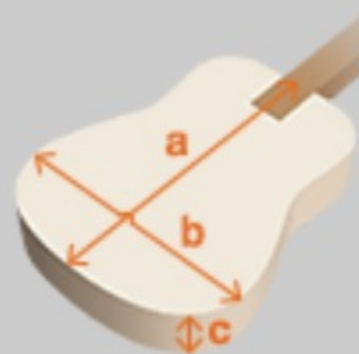

PC12MHCE

COLOR VARIATION : 

OPN : Open Pore Natural

SHARE :  

SPEC

SPECS

body shape	Cutaway Grand Concert body
top	Okoume top
back & sides	Okoume back & Okoume sides
neck	PC / Nyatoh neck
fretboard	Laurel fretboard
bridge	Laurel bridge
inlay	White dot inlay
soundhole rosette	Tortoiseshell
tuning machine	Chrome Open Gear tuners
nut material	Plastic
number of frets	20
saddle material	Plastic
bridge pins	Ibanez Advantage™
strings	Ibanez IACS6C
string gauge	.012/.016/.024/.032/.042/.053
string space	11mm
factory tuning	1E,2B,3G,4D,5A,6E
pickup	Ibanez Undersaddle
preamp	Ibanez AEQ-2T preamp w/Onboard tuner
output jack	1/4" output

NECK DIMENSIONS

Scale :	634mm
a : Width	42mm at NUT
b : Width	54mm at 14F
c : Thickness	21mm at 1F
d : Thickness	22.5mm at 7F
Radius :	240mmR

DESCRIPTION +

BODY DIMENSIONS

a : Length	19 3/8"
b : Width	15 1/4"
c : Max Depth	4 1/4"