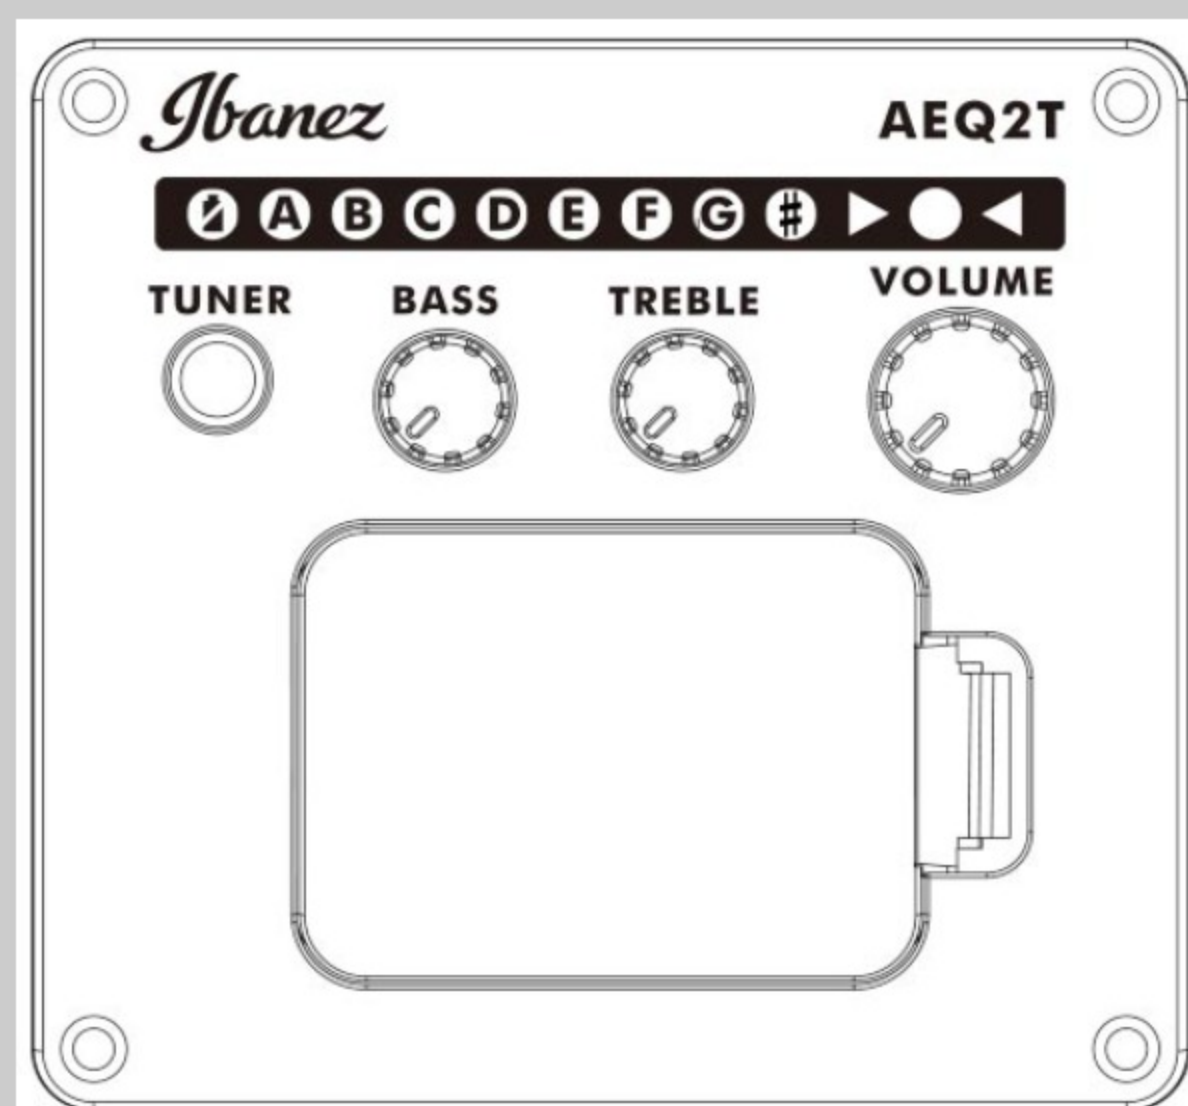

PREAMP

DESCRIPTION +

OTHER FEATURES

Recommended Bag ICB540-BK