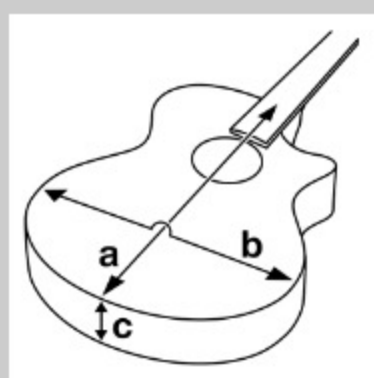

PC12MHCE

COLOR VARIATION : 

OPN : Open Pore Natural

SHARE :  

SPEC

SPECS

body shape	Cutaway Grand Concert body
top	Okoume top
back & sides	Okoume back & Okoume sides
neck	PC / Nyatoh neck
fretboard	Laurel fretboard
bridge	Laurel bridge
inlay	White dot inlay
soundhole rosette	Tortoiseshell
tuning machine	Chrome Die-cast tuners
number of frets	20
bridge pins	Ibanez Advantage™
strings	Ibanez IACS6C
string gauge	.012/.016/.024/.032/.042/.053
string space	11mm
factory tuning	1E,2B,3G,4D,5A,6E
pickup	Ibanez Undersaddle
preamp	Ibanez AEQ-2T preamp w/Onboard tuner
output jack	1/4" output
battery	9V x1

NECK DIMENSIONS

Scale :	634mm
a : Width	42mm at NUT
b : Width	54mm at 14F
c : Thickness	21mm at 1F
d : Thickness	22.5mm at 7F
Radius :	240mmR

DESCRIPTION +

BODY DIMENSIONS

a : Length	19 3/8"
b : Width	15 1/4"
c : Max Depth	4 1/4"