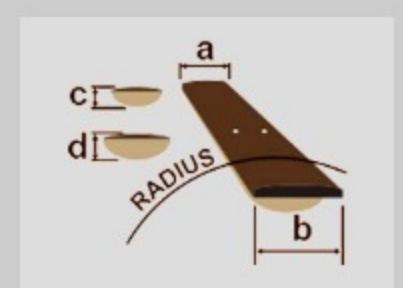

PC12MHCE

COLOR VARIATION : 

OPN : Open Pore Natural

SHARE :  

SPEC

SPECS

body shape	Cutaway Grand Concert body
top	Okoume top
back & sides	Okoume back & Okoume sides
neck	PC / Nyatoh neck
fretboard	Laurel fretboard
bridge	Laurel bridge
inlay	White dot inlay
soundhole rosette	Tortoiseshell
tuning machine	Chrome Die-cast tuners
number of frets	20
bridge pins	Ibanez Advantage™
strings	Ibanez IACS6C
string gauge	.012/.016/.024/.032/.042/.053
string space	11mm
factory tuning	1E,2B,3G,4D,5A,6E
pickup	Ibanez Undersaddle
preamp	Ibanez AEQ-2T preamp w/Onboard tuner
output jack	1/4" output
battery	9V x1

NECK DIMENSIONS

Scale :	634mm
a : Width	42mm at NUT
b : Width	54mm at 14F
c : Thickness	21mm at 1F
d : Thickness	22.5mm at 7F
Radius :	240mmR

DESCRIPTION +

BODY DIMENSIONS

a : Length	19 3/8"
b : Width	15 1/4"
c : Max Depth	4 1/4"