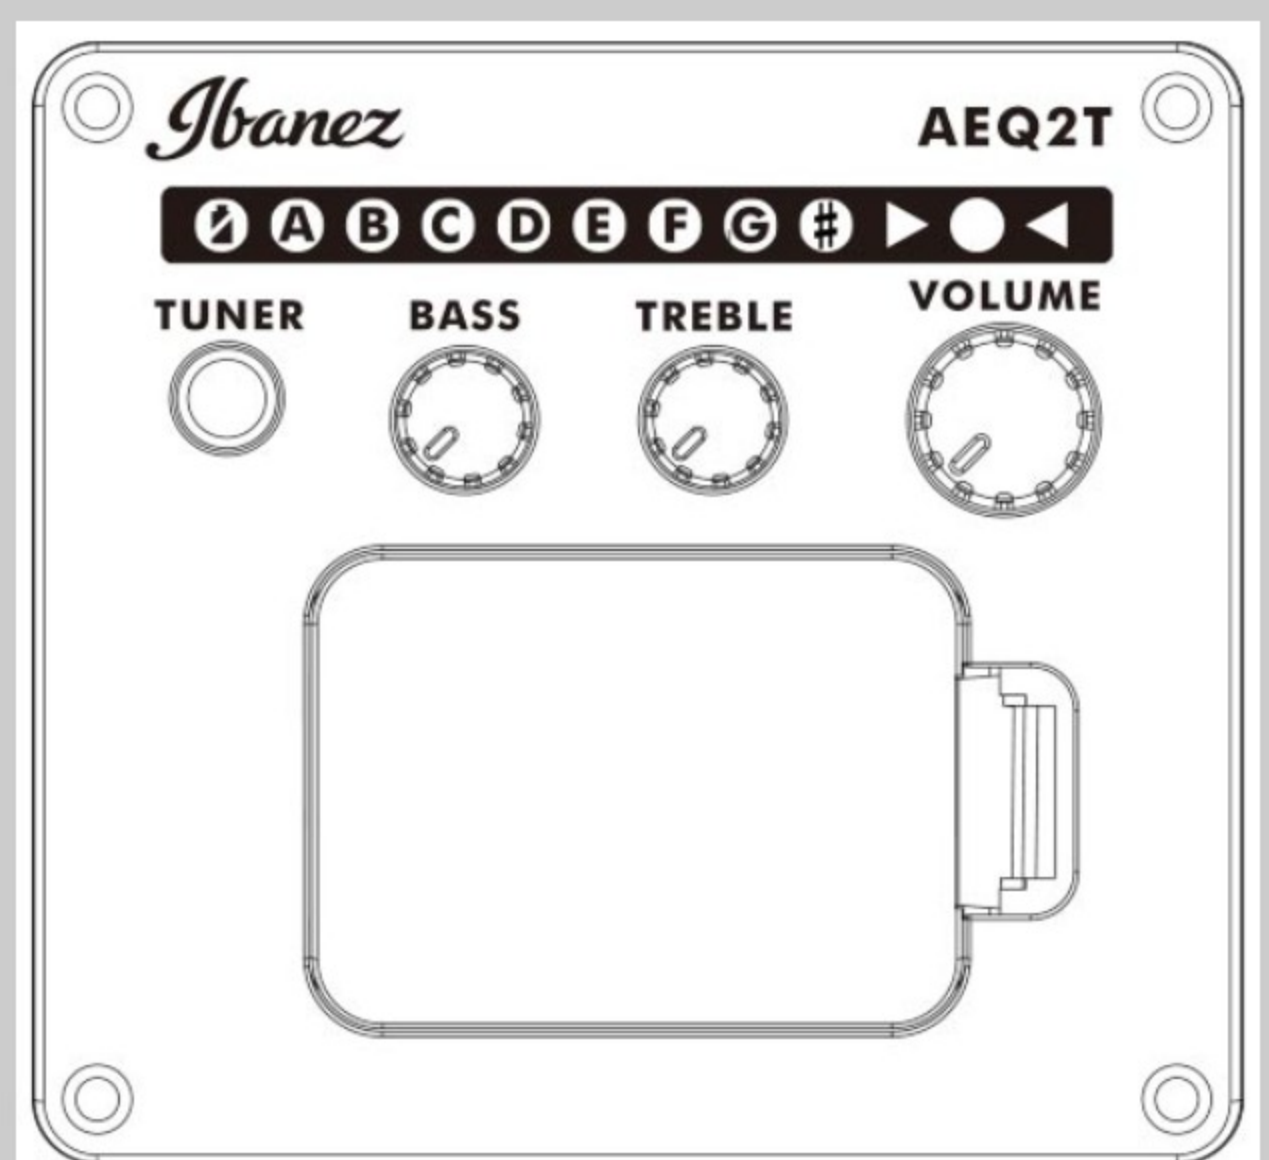

PREAMP

DESCRIPTION +

OTHER FEATURES

Recommended Bag ICB540-BK