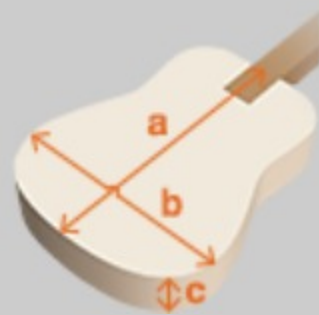

PC12MHCE

OPN : Open Pore Natural

COLOR VARIATION :

SHARE :  

SPEC

SPEC

body shape	Cutaway Grand Concert body
top	Sapele top
back & sides	Sapele back & Sapele sides
neck	PC / Nyatoh neck
fretboard	Nandu Wood fretboard
bridge	Nandu Wood bridge
inlay	White dot
soundhole rosette	Tortoiseshell
tuning machine	Chrome Open Gear Tuners
nut material	Plastic
number of frets	20
saddle material	Plastic
bridge pins	Ibanez Advantage™
strings	Ibanez IACS6C
string gauge	.012/.016/.024/.032/.042/.053
string space	11mm
factory tuning	1E,2B,3G,4D,5A,6E
pickup	Ibanez Undersaddle
preamp	Ibanez AEQ-2T preamp w/Onboard tuner

NECK DIMENSIONS

Scale :	634mm
a : Width	42mm at NUT
b : Width	54mm at 14F
c : Thickness	21.5mm at 1F
d : Thickness	23.5mm at 7F
Radius :	250mmR

BODY DIMENSIONS

a : Length	19 1/4"
b : Width	15 1/4"
c : Max Depth	4 1/4"