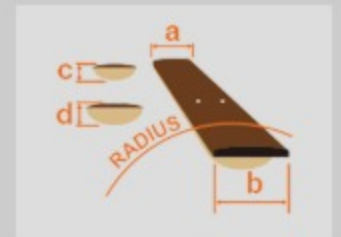

PC12MHCE

OPN : Open Pore Natural

COLOR VARIATION :

SHARE :  

SPEC

SPEC

body shape	Cutaway Grand Concert body
top	Sapele top
back & sides	Sapele back & Sapele sides
neck	PC / Nyatoh neck
fretboard	Nandu Wood fretboard
bridge	Nandu Wood bridge
inlay	White dot
soundhole rosette	Tortoiseshell
tuning machine	Chrome Open Gear Tuners
nut material	Plastic
number of frets	20
saddle material	Plastic
bridge pins	Ibanez Advantage™
strings	Ibanez IACS6C
string gauge	.012/.016/.024/.032/.042/.053
string space	11mm
factory tuning	1E,2B,3G,4D,5A,6E
pickup	Ibanez Undersaddle
preamp	Ibanez AEQ-2T preamp w/Onboard tuner

NECK DIMENSIONS

Scale :	634mm
a : Width	42mm at NUT
b : Width	54mm at 14F
c : Thickness	21.5mm at 1F
d : Thickness	23.5mm at 7F
Radius :	250mmR

BODY DIMENSIONS

a : Length	19 1/4"
b : Width	15 1/4"
c : Max Depth	4 1/4"