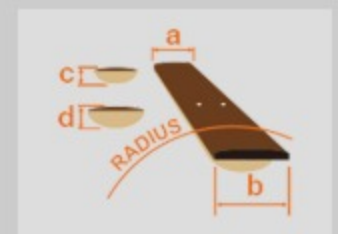

PC12MHCE

OPN : Open Pore Natural

COLOR VARIATION :

SHARE :  

SPEC

SPEC

body shape	Cutaway Grand Concert body
top	Sapele top
back & sides	Sapele back & Sapele sides
neck	PC / Nyatoh neck
fretboard	Nandu Wood fretboard
bridge	Nandu Wood
inlay	White dot inlay
soundhole rosette	Tortoiseshell
tuning machine	Chrome Open Gear tuners
nut material	Plastic
number of frets	20
saddle material	Plastic
bridge pins	Ibanez Advantage™
strings	Ibanez IACS6C
string gauge	.012/.016/.024/.032/.042/.053
string space	11mm
factory tuning	1E,2B,3G,4D,5A,6E
pickup	Ibanez Undersaddle
preamp	Ibanez AEQ-2T preamp w/Onboard tuner

NECK DIMENSIONS

Scale :	634mm
a : Width	42mm at NUT
b : Width	54mm at 14F
c : Thickness	21.5mm at 1F
d : Thickness	23.5mm at 7F
Radius :	250mmR

BODY DIMENSIONS

a : Length	19 1/4"
b : Width	15 1/4"
c : Max Depth	4 1/4"