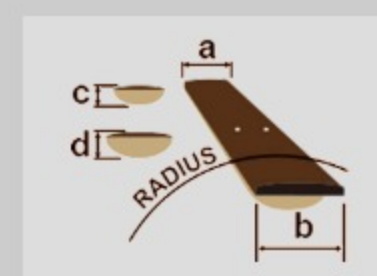

PC12MHCE

COLOR VARIATION : 

OPN : Open Pore Natural

SHARE :  

SPEC

SPECS

body shape	Cutaway Grand Concert body
top	Sapele top
back & sides	Sapele back & Sapele sides
neck	PC / Nyatoh neck
fretboard	Nandu Wood fretboard
bridge	Nandu Wood bridge
inlay	White dot inlay
soundhole rosette	Tortoiseshell
tuning machine	Chrome Open Gear tuners
number of frets	21
bridge pins	Ibanez Advantage™
strings	Ibanez IACS6C
string gauge	.012/.016/.024/.032/.042/.053
string space	11mm
factory tuning	1E,2B,3G,4D,5A,6E
pickup	Ibanez Undersaddle
preamp	Ibanez AEQ-2T preamp w/Onboard tuner
output jack	1/4" output
battery	9V x1

NECK DIMENSIONS

Scale :	634mm
a : Width	42mm at NUT
b : Width	54mm at 14F
c : Thickness	21.5mm at 1F
d : Thickness	23.5mm at 7F
Radius :	250mmR

DESCRIPTION +

BODY DIMENSIONS

a : Length	19 3/8"
b : Width	15 3/8"
c : Max Depth	4 1/4"