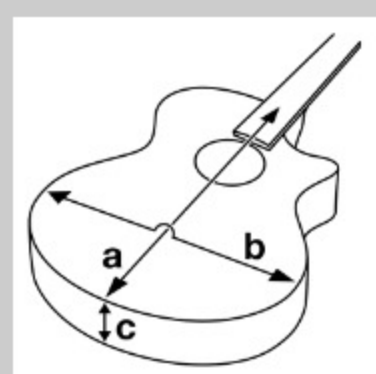

PC12MHCE

COLOR VARIATION : 

OPN : Open Pore Natural

SHARE :  

SPEC

SPECS

body shape	Cutaway Grand Concert body
top	Sapele top
back & sides	Sapele back & Sapele sides
neck	PC / Nyatoh neck
fretboard	Nandu Wood fretboard
bridge	Nandu Wood bridge
inlay	White dot inlay
soundhole rosette	Tortoiseshell
tuning machine	Chrome Open Gear tuners
number of frets	21
bridge pins	Ibanez Advantage™
strings	Ibanez IACS6C
string gauge	.012/.016/.024/.032/.042/.053
string space	11mm
factory tuning	1E,2B,3G,4D,5A,6E
pickup	Ibanez Undersaddle
preamp	Ibanez AEQ-2T preamp w/Onboard tuner
output jack	1/4" output
battery	9V x1

NECK DIMENSIONS

Scale :	634mm
a : Width	42mm at NUT
b : Width	54mm at 14F
c : Thickness	21.5mm at 1F
d : Thickness	23.5mm at 7F
Radius :	250mmR

DESCRIPTION +

BODY DIMENSIONS

a : Length	19 3/8"
b : Width	15 3/8"
c : Max Depth	4 1/4"