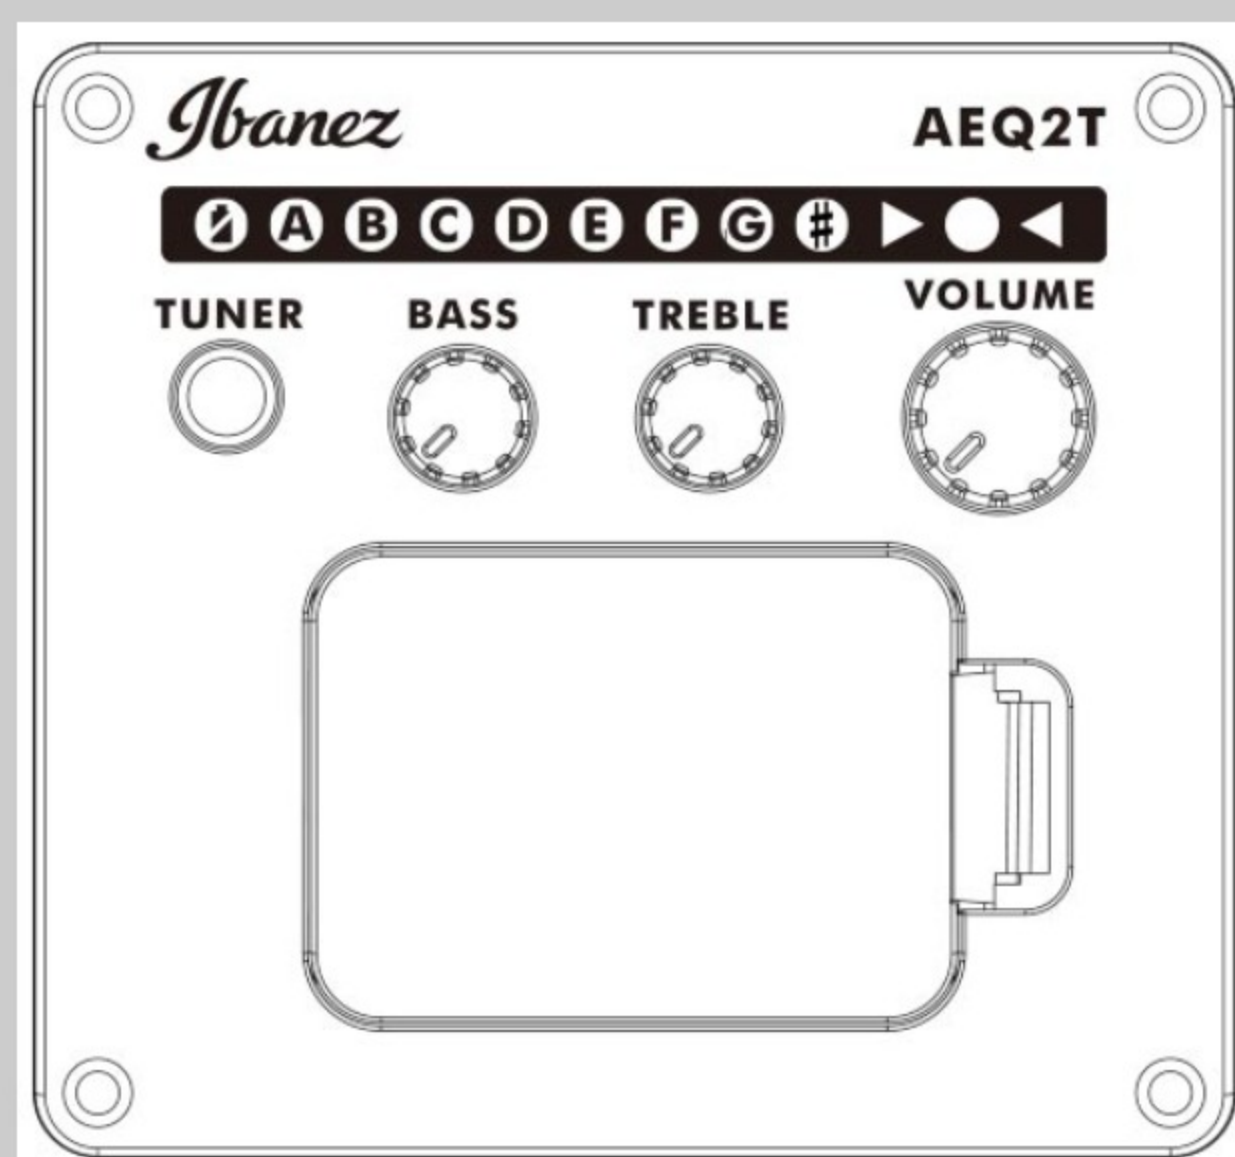

PC12MHCE

COLOR VARIATION :

OPN : Open Pore Natural

SHARE :

SPEC

SPECS

body shape	Cutaway Grand Concert body
top	Sapele top
back & sides	Sapele back & Sapele sides
neck	PC / Nyatoh neck
fretboard	Nandu Wood fretboard
bridge	Nandu Wood bridge
inlay	White dot inlay
soundhole rosette	Tortoiseshell
tuning machine	Chrome Open Gear tuners
number of frets	21
bridge pins	Ibanez Advantage™
strings	Ibanez IACS6C
string gauge	.012/.016/.024/.032/.042/.053
string space	11mm
factory tuning	1E,2B,3G,4D,5A,6E
pickup	Ibanez Undersaddle
preamp	Ibanez AEQ-2T preamp w/Onboard tuner
output jack	1/4" output
battery	9V x1

NECK DIMENSIONS

Scale :	634mm
a : Width	42mm at NUT
b : Width	54mm at 14F
c : Thickness	21.5mm at 1F
d : Thickness	23.5mm at 7F
Radius :	250mmR

DESCRIPTION +

BODY DIMENSIONS

a : Length	19 3/8"
b : Width	15 3/8"
c : Max Depth	4 1/4"

DESCRIPTION +

PREAMP

DESCRIPTION +