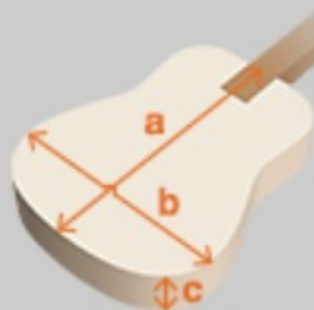

PC12MHE

OPN : Open Pore Natural

COLOR VARIATION :

SHARE : [f](#) [t](#)

SPEC

SPEC

body shape	Grand Concert body
top	Sapele top
back & sides	Sapele back & Sapele sides
neck	PC / Nyatoh neck
fretboard	Nandu Wood fretboard
bridge	Nandu Wood
inlay	White dot inlay
soundhole rosette	Tortoiseshell
tuning machine	Chrome Open Gear tuners
nut material	Plastic
number of frets	20
saddle material	Plastic
bridge pins	Ibanez Advantage™
strings	Ibanez IACS6C
string gauge	.012/.016/.024/.032/.042/.053
string space	11mm
factory tuning	1E,2B,3G,4D,5A,6E
pickup	Ibanez Undersaddle
preamp	Ibanez AEQ-2T preamp w/Onboard tuner
output jack	1/4" output

NECK DIMENSIONS

Scale :	634mm
a : Width	42mm at NUT
b : Width	54mm at 14F
c : Thickness	21.5mm at 1F
d : Thickness	23.5mm at 7F
Radius :	250mmR

BODY DIMENSIONS

a : Length	19 1/4"
b : Width	15 1/4"
c : Max Depth	4 1/4"