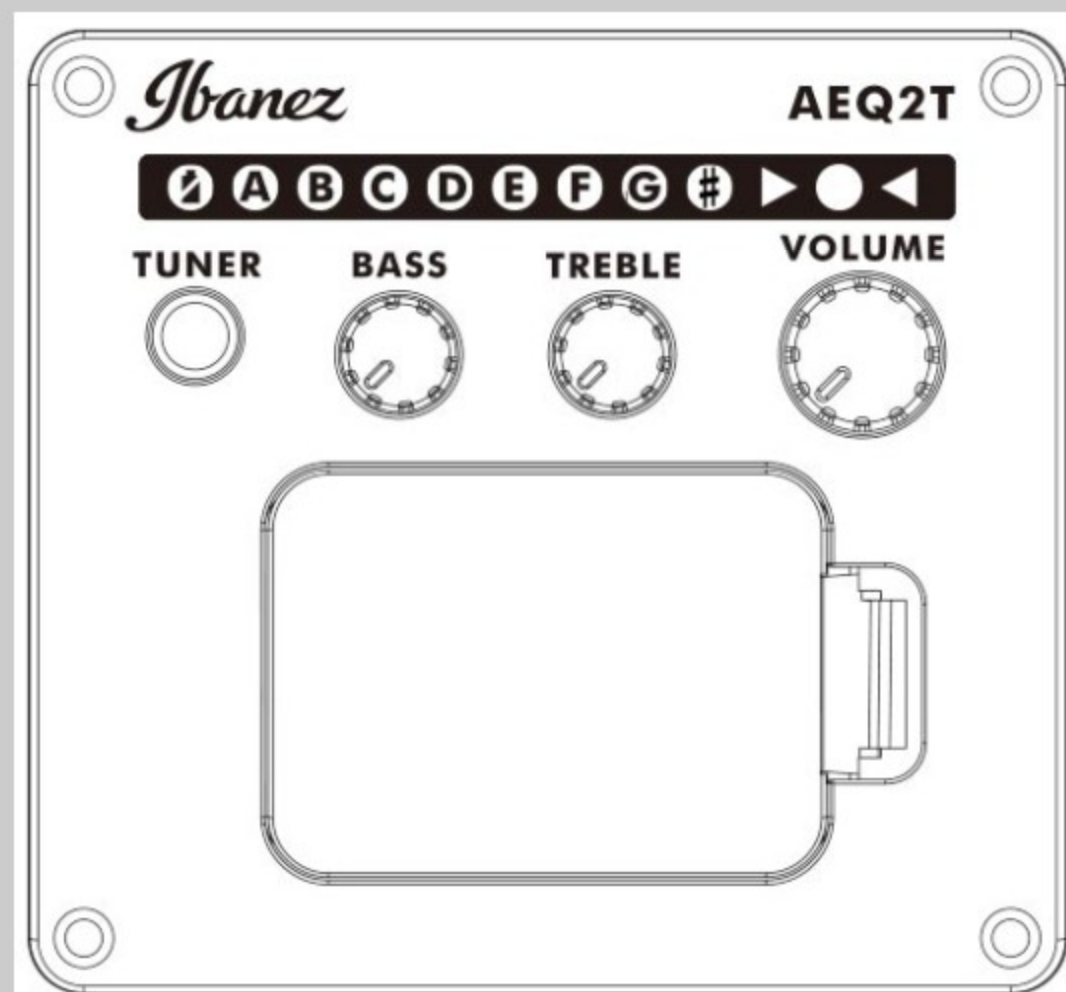

PREAMP

OTHERS

Recommended Case	AC100C