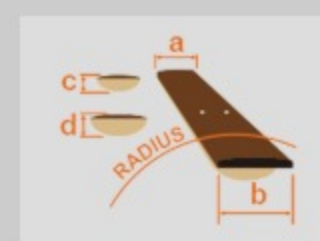

PC12MHE

OPN : Open Pore Natural

COLOR VARIATION :

SHARE : [f](#) [t](#)

SPEC

SPEC

body shape	Grand Concert body
top	Sapele top
back & sides	Sapele back & Sapele sides
neck	PC / Nyatoh neck
fretboard	Nandu Wood fretboard
bridge	Nandu Wood
inlay	White dot inlay
soundhole rosette	Tortoiseshell
tuning machine	Chrome Open Gear tuners
nut material	Plastic
number of frets	20
saddle material	Plastic
bridge pins	Ibanez Advantage™
strings	Ibanez IACS6C
string gauge	.012/.016/.024/.032/.042/.053
string space	11mm
factory tuning	1E,2B,3G,4D,5A,6E
pickup	Ibanez Undersaddle
preamp	Ibanez AEQ-2T preamp w/Onboard tuner
output jack	1/4" output

NECK DIMENSIONS

Scale :	634mm
a : Width	42mm at NUT
b : Width	54mm at 14F
c : Thickness	21.5mm at 1F
d : Thickness	23.5mm at 7F
Radius :	250mmR

BODY DIMENSIONS

a : Length	19 1/4"
b : Width	15 1/4"
c : Max Depth	4 1/4"