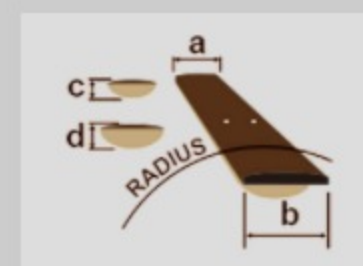

PC12MHE

COLOR VARIATION :

OPN : Open Pore Natural

SHARE :  

SPEC

SPECS

body shape	Grand Concert body
top	Sapele top
back & sides	Sapele back & Sapele sides
neck	PC / Nyatoh neck
fretboard	Nandu Wood fretboard
bridge	Nandu Wood bridge
inlay	White dot inlay
soundhole rosette	Tortoiseshell
tuning machine	Chrome Open Gear tuners
nut material	Plastic
number of frets	20
saddle material	Plastic
bridge pins	Ibanez Advantage™
strings	Ibanez IACS6C
string gauge	.012/.016/.024/.032/.042/.053
string space	11mm
factory tuning	1E,2B,3G,4D,5A,6E
pickup	Ibanez Undersaddle
preamp	Ibanez AEQ-2T preamp w/Onboard tuner
output jack	1/4" output

NECK DIMENSIONS

Scale :	634mm
a : Width	42mm at NUT
b : Width	54mm at 14F
c : Thickness	21.5mm at 1F
d : Thickness	23.5mm at 7F
Radius :	250mmR

DESCRIPTION +

BODY DIMENSIONS

a : Length	19 3/8"
b : Width	15 3/8"
c : Max Depth	4 1/4"