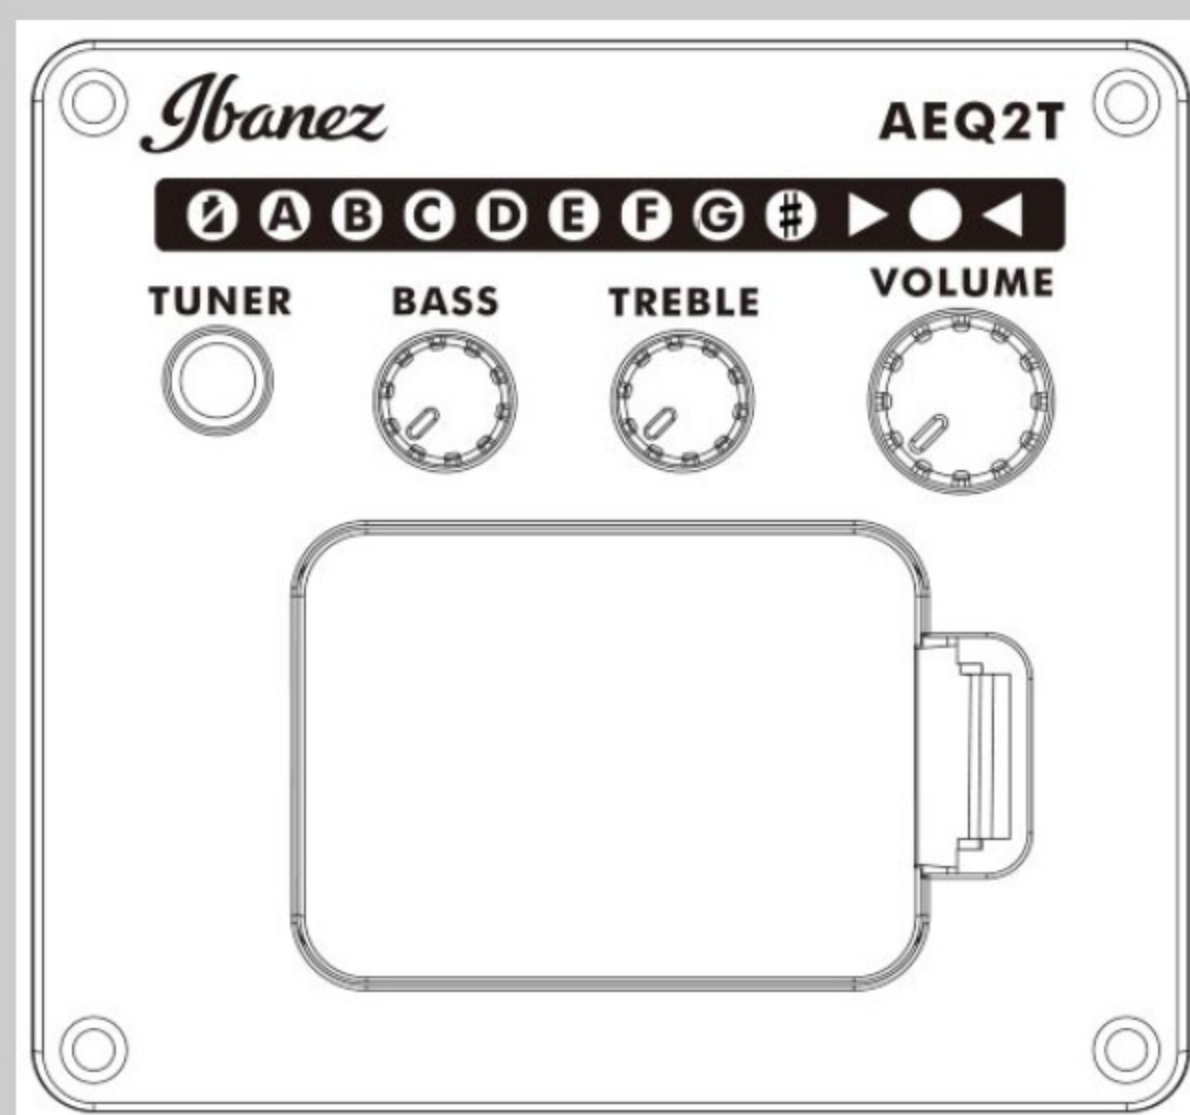

PC12MHE

COLOR VARIATION :

OPN : Open Pore Natural

SHARE :

SPEC

SPECS

body shape	Grand Concert body
top	Sapele top
back & sides	Sapele back & Sapele sides
neck	PC / Nyatoh neck
fretboard	Nandu Wood fretboard
bridge	Nandu Wood bridge
inlay	White dot inlay
soundhole rosette	Tortoiseshell
tuning machine	Chrome Open Gear tuners
nut material	Plastic
number of frets	20
saddle material	Plastic
bridge pins	Ibanez Advantage™
strings	Ibanez IACS6C
string gauge	.012/.016/.024/.032/.042/.053
string space	11mm
factory tuning	1E,2B,3G,4D,5A,6E
pickup	Ibanez Undersaddle
preamp	Ibanez AEQ-2T preamp w/Onboard tuner
output jack	1/4" output

NECK DIMENSIONS

Scale :	634mm
a : Width	42mm at NUT
b : Width	54mm at 14F
c : Thickness	21.5mm at 1F
d : Thickness	23.5mm at 7F
Radius :	250mmR

DESCRIPTION +

BODY DIMENSIONS

a : Length	19 3/8"
b : Width	15 3/8"
c : Max Depth	4 1/4"

DESCRIPTION +

PREAMP

DESCRIPTION +