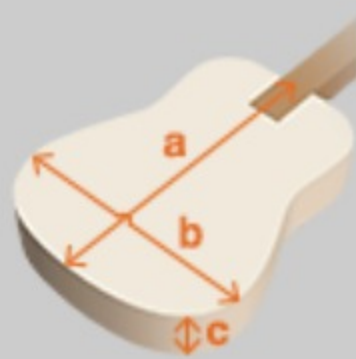

PC12MHE

COLOR VARIATION :

OPN : Open Pore Natural

SHARE :  

SPEC

SPECS

body shape	Grand Concert body
top	Sapele top
back & sides	Sapele back & Sapele sides
neck	PC / Nyatoh neck
fretboard	Nandu Wood fretboard
bridge	Nandu Wood bridge
inlay	White dot inlay
soundhole rosette	Tortoiseshell
tuning machine	Chrome Open Gear tuners
nut material	Plastic
number of frets	20
saddle material	Plastic
bridge pins	Ibanez Advantage™
strings	Ibanez IACS6C
string gauge	.012/.016/.024/.032/.042/.053
string space	11mm
factory tuning	1E,2B,3G,4D,5A,6E
pickup	Ibanez Undersaddle
preamp	Ibanez AEQ-2T preamp w/Onboard tuner
output jack	1/4" output

NECK DIMENSIONS

Scale :	634mm
a : Width	42mm at NUT
b : Width	54mm at 14F
c : Thickness	21.5mm at 1F
d : Thickness	23.5mm at 7F
Radius :	250mmR

DESCRIPTION +

BODY DIMENSIONS

a : Length	19 3/8"
b : Width	15 3/8"
c : Max Depth	4 1/4"

DESCRIPTION +

PREAMP

DESCRIPTION +