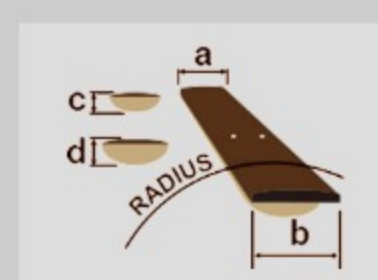

# PC12MHE

COLOR VARIATION :

OPN : Open Pore Natural

SHARE :  

### SPECS

body shape	Grand Concert body
top	Sapele top
back & sides	Sapele back & Sapele sides
neck	PC / Nyatoh neck
fretboard	Nandu Wood fretboard
bridge	Nandu Wood bridge
inlay	White dot inlay
soundhole rosette	Tortoiseshell
tuning machine	Chrome Open Gear tuners
number of frets	20
bridge pins	Ibanez Advantage™
strings	Ibanez IACS6C
string gauge	.012/.016/.024/.032/.042/.053
string space	11mm
factory tuning	1E,2B,3G,4D,5A,6E
pickup	Ibanez Undersaddle
preamp	Ibanez AEQ-2T preamp w/Onboard tuner
output jack	1/4" output
battery	9V x1

### NECK DIMENSIONS

Scale :	634mm
a : Width	42mm at NUT
b : Width	54mm at 14F
c : Thickness	21.5mm at 1F
d : Thickness	23.5mm at 7F
Radius :	250mmR

DESCRIPTION

### BODY DIMENSIONS

a : Length	19 3/8"
b : Width	15 3/8"
c : Max Depth	4 1/4"

DESCRIPTION