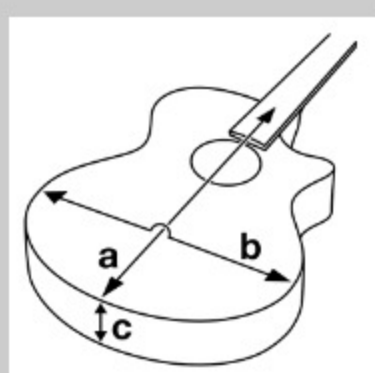

### SPECS

body shape	Grand Concert body
top	Sapele top
back & sides	Sapele back & Sapele sides
neck	PC / Nyatoh neck
fretboard	Nandu Wood fretboard
bridge	Nandu Wood bridge
inlay	White dot inlay
soundhole rosette	Tortoiseshell
tuning machine	Chrome Open Gear tuners
number of frets	20
bridge pins	Ibanez Advantage™
strings	Ibanez IACS6C
string gauge	.012/.016/.024/.032/.042/.053
string space	11mm
factory tuning	1E,2B,3G,4D,5A,6E
pickup	Ibanez Undersaddle
preamp	Ibanez AEQ-2T preamp w/Onboard tuner
output jack	1/4" output
battery	9V x1

### NECK DIMENSIONS

Scale :	634mm
a : Width	42mm at NUT
b : Width	54mm at 14F
c : Thickness	21.5mm at 1F
d : Thickness	23.5mm at 7F
Radius :	250mmR

DESCRIPTION

### BODY DIMENSIONS

a : Length	19 3/8"
b : Width	15 3/8"
c : Max Depth	4 1/4"

DESCRIPTION