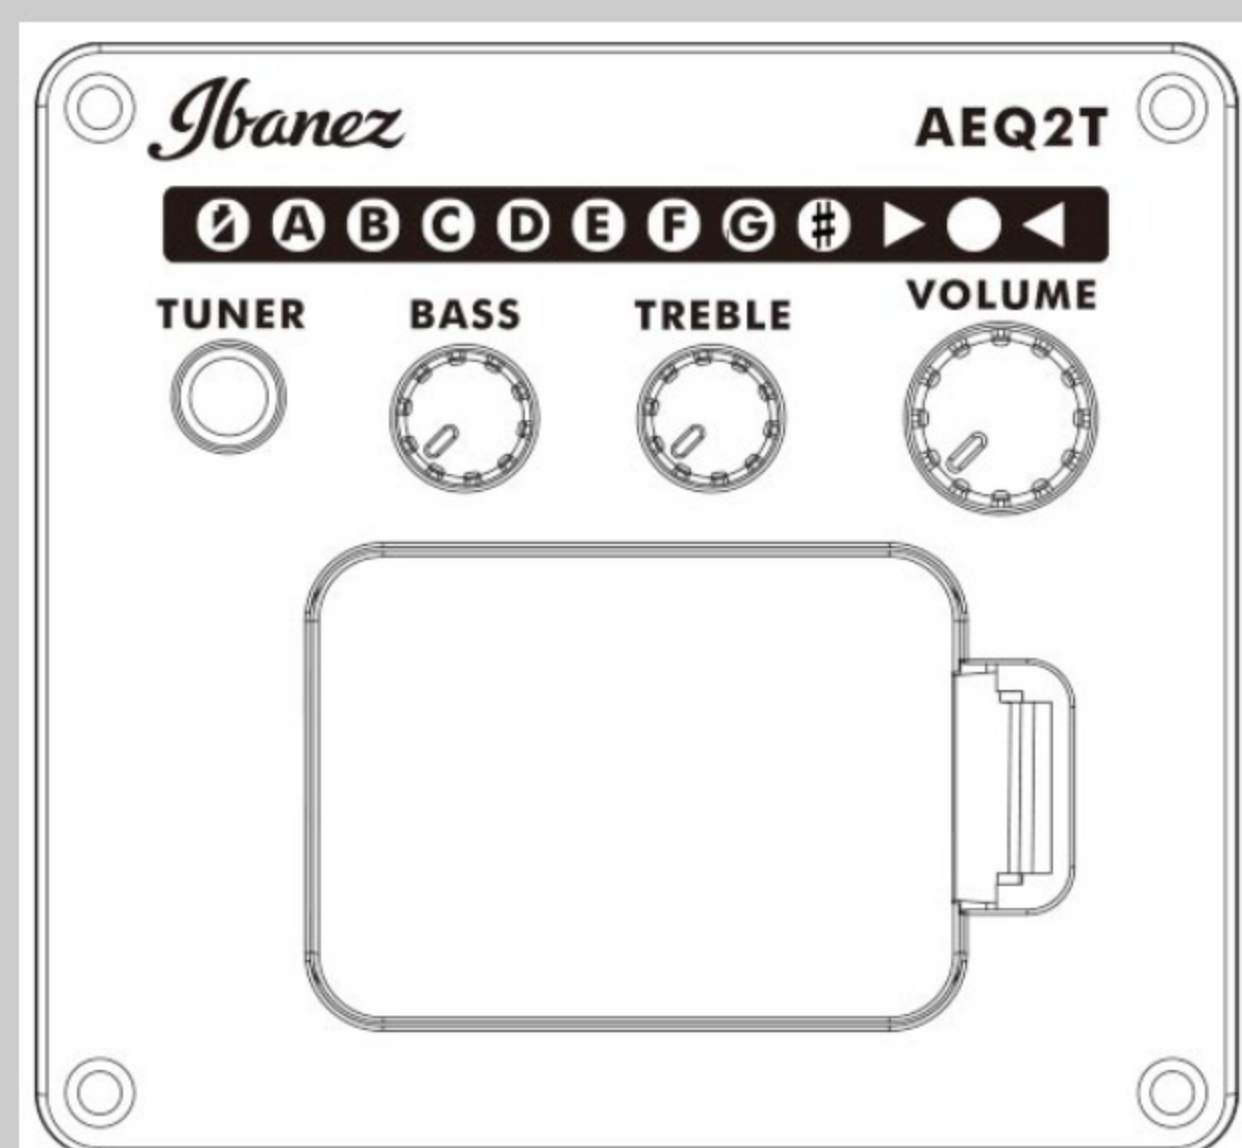

PC12MHE

COLOR VARIATION :

OPN : Open Pore Natural

SHARE :

SPEC

SPECS

body shape	Grand Concert body
top	Sapele top
back & sides	Sapele back & Sapele sides
neck	PC / Nyatoh neck
fretboard	Nandu Wood fretboard
bridge	Nandu Wood bridge
inlay	White dot inlay
soundhole rosette	Tortoiseshell
tuning machine	Chrome Open Gear tuners
number of frets	20
bridge pins	Ibanez Advantage™
strings	Ibanez IACS6C
string gauge	.012/.016/.024/.032/.042/.053
string space	11mm
factory tuning	1E,2B,3G,4D,5A,6E
pickup	Ibanez Undersaddle
preamp	Ibanez AEQ-2T preamp w/Onboard tuner
output jack	1/4" output
battery	9V x1

NECK DIMENSIONS

Scale :	634mm
a : Width	42mm at NUT
b : Width	54mm at 14F
c : Thickness	21.5mm at 1F
d : Thickness	23.5mm at 7F
Radius :	250mmR

DESCRIPTION

BODY DIMENSIONS

a : Length	19 3/8"
b : Width	15 3/8"
c : Max Depth	4 1/4"

DESCRIPTION

PREAMP

DESCRIPTION