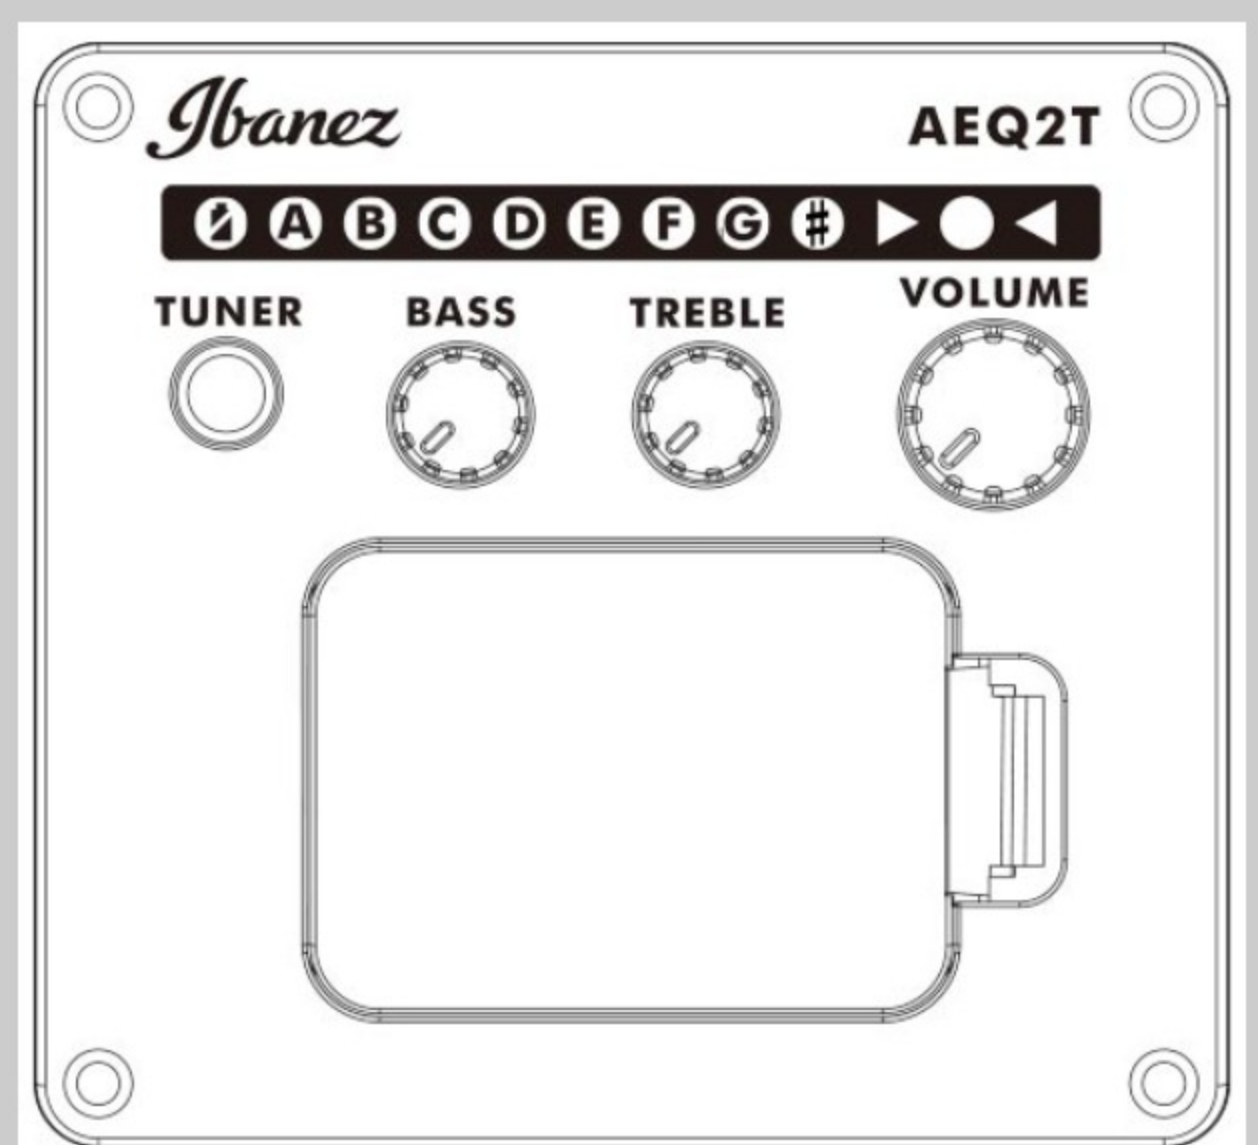

PC12MHLCE

COLOR VARIATION :

OPN : Open Pore Natural

SHARE :

SPEC

SPECS

body shape	Cutaway Grand Concert body
top	Okoume top
back & sides	Okoume back & Okoume sides
neck	PC / Nyatoh neck
fretboard	Laurel fretboard
bridge	Laurel bridge
inlay	White dot inlay
soundhole rosette	Tortoiseshell
tuning machine	Chrome Open Gear tuners
number of frets	20
bridge pins	Ibanez Advantage™
strings	Ibanez IACS6C
string gauge	.012/.016/.024/.032/.042/.053
string space	11mm
factory tuning	1E,2B,3G,4D,5A,6E
pickup	Ibanez Undersaddle
preamp	Ibanez AEQ-2T preamp w/Onboard tuner
output jack	1/4" output

NECK DIMENSIONS

Scale :	634mm
a : Width	42mm at NUT
b : Width	54mm at 14F
c : Thickness	21mm at 1F
d : Thickness	22.5mm at 7F
Radius :	240mmR

DESCRIPTION +

BODY DIMENSIONS

a : Length	19 3/8"
b : Width	15 1/4"
c : Max Depth	4 1/4"

DESCRIPTION +

PREAMP

DESCRIPTION +