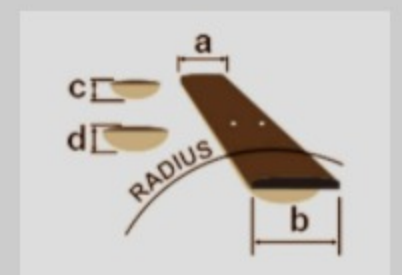

# PC12MHLCE

COLOR VARIATION : 

OPN : Open Pore Natural

SHARE :  

### SPECS

body shape	Cutaway Grand Concert body
top	Okoume top
back & sides	Okoume back & Okoume sides
neck	PC / Nyatoh neck
fretboard	Laurel fretboard
bridge	Laurel bridge
inlay	White dot inlay
soundhole rosette	Tortoiseshell
tuning machine	Chrome Open Gear tuners
number of frets	20
bridge pins	Ibanez Advantage™
strings	Ibanez IACS6C
string gauge	.012/.016/.024/.032/.042/.053
string space	11mm
factory tuning	1E,2B,3G,4D,5A,6E
pickup	Ibanez Undersaddle
preamp	Ibanez AEQ-2T preamp w/Onboard tuner
output jack	1/4" output

### NECK DIMENSIONS

Scale :	634mm
a : Width	42mm at NUT
b : Width	54mm at 14F
c : Thickness	21mm at 1F
d : Thickness	22.5mm at 7F
Radius :	240mmR

DESCRIPTION +

### BODY DIMENSIONS

a : Length	19 3/8"
b : Width	15 1/4"
c : Max Depth	4 1/4"

DESCRIPTION +