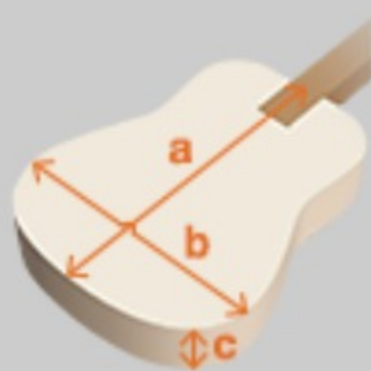

### SPECS

body shape	Cutaway Grand Concert body
top	Okoume top
back & sides	Okoume back & Okoume sides
neck	PC / Nyatoh neck
fretboard	Laurel fretboard
bridge	Laurel bridge
inlay	White dot inlay
soundhole rosette	Tortoiseshell
tuning machine	Chrome Open Gear tuners
number of frets	20
bridge pins	Ibanez Advantage™
strings	Ibanez IACS6C
string gauge	.012/.016/.024/.032/.042/.053
string space	11mm
factory tuning	1E,2B,3G,4D,5A,6E
pickup	Ibanez Undersaddle
preamp	Ibanez AEQ-2T preamp w/Onboard tuner
output jack	1/4" output

### NECK DIMENSIONS

Scale :	634mm
a : Width	42mm at NUT
b : Width	54mm at 14F
c : Thickness	21mm at 1F
d : Thickness	22.5mm at 7F
Radius :	240mmR

DESCRIPTION +

### BODY DIMENSIONS

a : Length	19 3/8"
b : Width	15 1/4"
c : Max Depth	4 1/4"

DESCRIPTION +