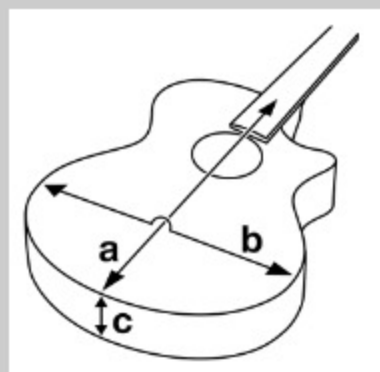

PC12MHLCE

COLOR VARIATION : 

OPN : Open Pore Natural

SHARE :  

SPEC

SPECS

body shape	Cutaway Grand Concert body
top	Okoume top
back & sides	Okoume back & Okoume sides
neck	PC / Nyatoh neck
fretboard	Laurel fretboard
bridge	Laurel bridge
inlay	White dot inlay
soundhole rosette	Tortoiseshell
tuning machine	Chrome Die-cast tuners
number of frets	20
bridge pins	Ibanez Advantage™
strings	Ibanez IACS6C
string gauge	.012/.016/.024/.032/.042/.053
string space	11mm
factory tuning	1E,2B,3G,4D,5A,6E
pickup	Ibanez Undersaddle
preamp	Ibanez AEQ-2T preamp w/Onboard tuner
output jack	1/4" output
battery	9V x1

NECK DIMENSIONS

Scale :	634mm
a : Width	42mm at NUT
b : Width	54mm at 14F
c : Thickness	21mm at 1F
d : Thickness	22.5mm at 7F
Radius :	240mmR

DESCRIPTION +

BODY DIMENSIONS

a : Length	19 3/8"
b : Width	15 1/4"
c : Max Depth	4 1/4"