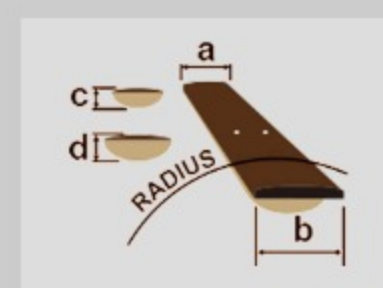

PC12MHLCE

COLOR VARIATION : 

OPN : Open Pore Natural

SHARE :  

SPEC

SPECS

body shape	Cutaway Grand Concert body
top	Okoume top
back & sides	Okoume back & Okoume sides
neck	PC / Nyatoh neck
fretboard	Laurel fretboard
bridge	Laurel bridge
inlay	White dot inlay
soundhole rosette	Tortoiseshell
tuning machine	Chrome Die-cast tuners
number of frets	20
bridge pins	Ibanez Advantage™
strings	Ibanez IACS6C
string gauge	.012/.016/.024/.032/.042/.053
string space	11mm
factory tuning	1E,2B,3G,4D,5A,6E
pickup	Ibanez Undersaddle
preamp	Ibanez AEQ-2T preamp w/Onboard tuner
output jack	1/4" output
battery	9V x1

NECK DIMENSIONS

Scale :	634mm
a : Width	42mm at NUT
b : Width	54mm at 14F
c : Thickness	21mm at 1F
d : Thickness	22.5mm at 7F
Radius :	240mmR

DESCRIPTION +

BODY DIMENSIONS

a : Length	19 3/8"
b : Width	15 1/4"
c : Max Depth	4 1/4"