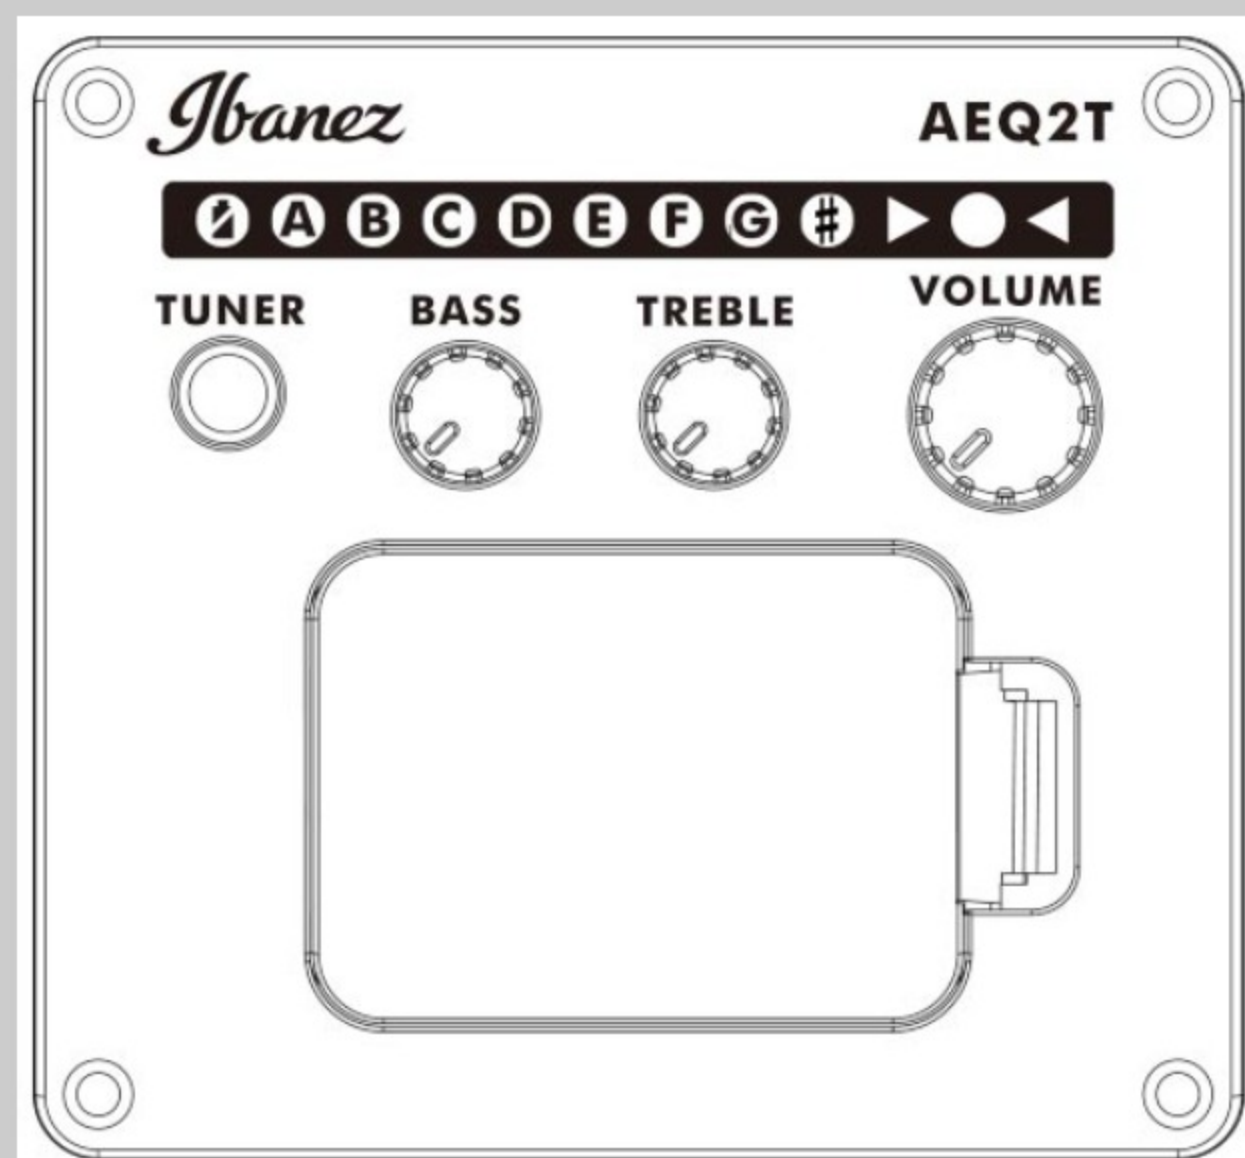

PREAMP

DESCRIPTION +

OTHER FEATURES

Recommended Bag ICB540-BK