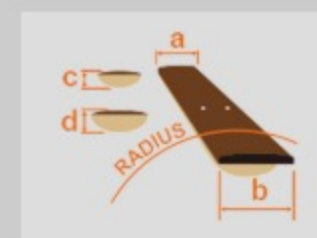

# PC14

WK : Weathered Black Open Pore

COLOR VARIATION :

SHARE :  

### SPEC

<b>body shape</b>	Grand Concert body
<b>bracing</b>	X Bracing
<b>top</b>	African Mahogany top
<b>back &amp; sides</b>	African Mahogany back & African Mahogany sides
<b>neck</b>	Mahogany
<b>fretboard</b>	Laurel
<b>bridge</b>	Laurel
<b>body binding</b>	Ivory
<b>tuning machine</b>	Chrome Open Gear tuners w/Ivory knobs
<b>number of frets</b>	20
<b>bridge pins</b>	Ibanez Advantage™ bridge pins
<b>strings</b>	Ibanez IACS6C coated strings
<b>finish top</b>	Open Pore
<b>finish back and sides</b>	Open Pore
<b>finish neck back</b>	Open Pore

### NECK DIMENSIONS

<b>Scale :</b>	634mm
<b>a : Width</b>	42mm at NUT
<b>b : Width</b>	54mm at 14F
<b>c : Thickness</b>	21mm at 1F
<b>d : Thickness</b>	22.5mm at 7F
<b>Radius :</b>	240mmR

### BODY DIMENSIONS

<b>a : Length</b>	19 1/2"
<b>b : Width</b>	15 1/4"
<b>c : Max Depth</b>	4 1/4"