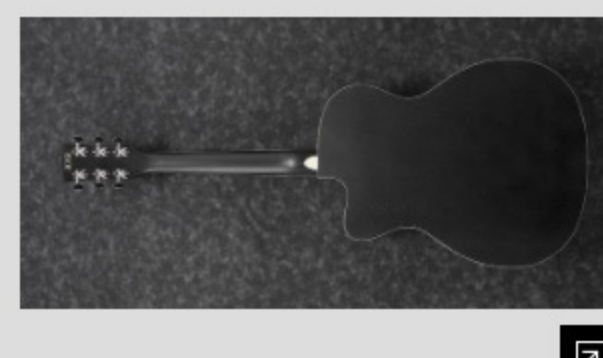

# PC14MHCE

COLOR VARIATION : 

WK : Weathered Black Open Pore

SHARE :  

### SPECS

body shape	Cutaway Grand Concert body
top	Okoume top
back & sides	Okoume back & Okoume sides
neck	PC / Nyatoh neck
fretboard	Laurel fretboard
bridge	Laurel
inlay	White dot inlay
soundhole rosette	Tortoiseshell
tuning machine	Chrome Open Gear tuners
nut material	Plastic
number of frets	20
saddle material	Plastic
bridge pins	Ibanez Advantage™
strings	Ibanez IACS6C
string gauge	.012/.016/.024/.032/.042/.053
string space	11mm
factory tuning	1E,2B,3G,4D,5A,6E
pickup	Ibanez Undersaddle
preamp	Ibanez AEQ-2T preamp w/Onboard tuner
output jack	1/4" output

### BODY DIMENSIONS

a : Length	19 1/4"
b : Width	15 1/4"
c : Max Depth	4 1/4"

DESCRIPTION +