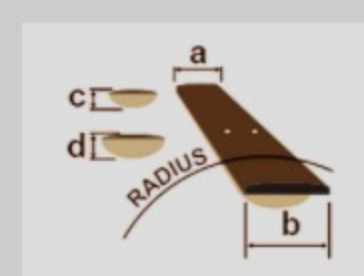

# PC14MHCE

COLOR VARIATION : 

WK : Weathered Black Open Pore

SHARE :  

### SPECS

body shape	Cutaway Grand Concert body
top	Okoume top
back & sides	Okoume back & Okoume sides
neck	PC / Nyatoh neck
fretboard	Laurel fretboard
bridge	Laurel
inlay	White dot inlay
soundhole rosette	Tortoiseshell
tuning machine	Chrome Open Gear tuners
nut material	Plastic
number of frets	20
saddle material	Plastic
bridge pins	Ibanez Advantage™
strings	Ibanez IACS6C
string gauge	.012/.016/.024/.032/.042/.053
string space	11mm
factory tuning	1E,2B,3G,4D,5A,6E
pickup	Ibanez Undersaddle
preamp	Ibanez AEQ-2T preamp w/Onboard tuner
output jack	1/4" output

### NECK DIMENSIONS

Scale :	634mm
a : Width	42mm at NUT
b : Width	54mm at 14F
c : Thickness	21mm at 1F
d : Thickness	22.5mm at 7F
Radius :	240mmR

DESCRIPTION +

### BODY DIMENSIONS

a : Length	19 1/4"
b : Width	15 1/4"
c : Max Depth	4 1/4"

DESCRIPTION +