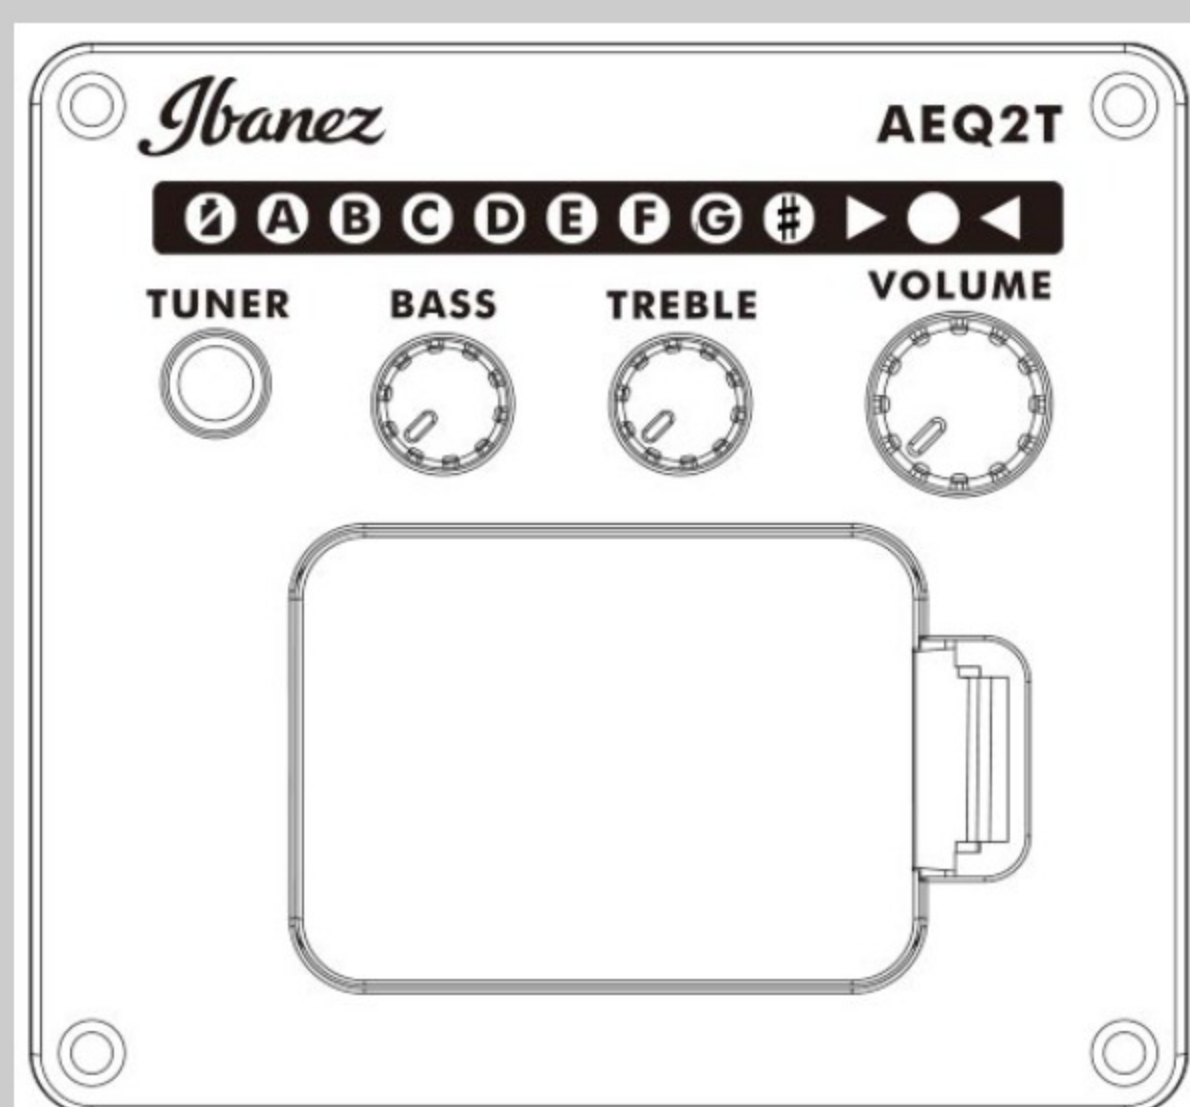

PREAMP

DESCRIPTION +

OTHER FEATURES

Recommended Bag ICB540-BK