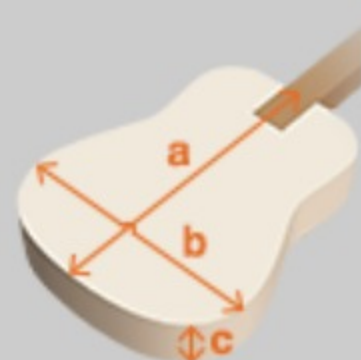

### SPECS

body shape	Cutaway Grand Concert body
top	Okoume top
back & sides	Okoume back & Okoume sides
neck	PC / Nyatoh neck
fretboard	Laurel fretboard
bridge	Laurel
inlay	White dot inlay
soundhole rosette	Tortoiseshell
tuning machine	Chrome Open Gear tuners
nut material	Plastic
number of frets	20
saddle material	Plastic
bridge pins	Ibanez Advantage™
strings	Ibanez IACS6C
string gauge	.012/.016/.024/.032/.042/.053
string space	11mm
factory tuning	1E,2B,3G,4D,5A,6E
pickup	Ibanez Undersaddle
preamp	Ibanez AEQ-2T preamp w/Onboard tuner
output jack	1/4" output

### NECK DIMENSIONS

Scale :	634mm
a : Width	42mm at NUT
b : Width	54mm at 14F
c : Thickness	21mm at 1F
d : Thickness	22.5mm at 7F
Radius :	240mmR

DESCRIPTION +

### BODY DIMENSIONS

a : Length	19 1/4"
b : Width	15 1/4"
c : Max Depth	4 1/4"

DESCRIPTION +