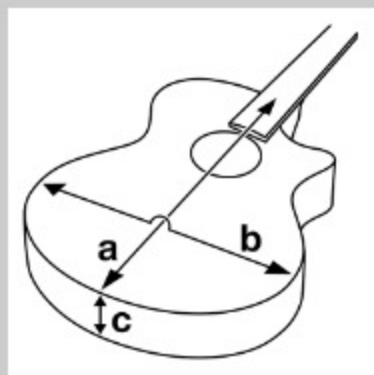

PC14MHCE

COLOR VARIATION : 

WK : Weathered Black Open Pore

SHARE :  

SPEC

SPECS

body shape	Cutaway Grand Concert body
top	Okoume top
back & sides	Okoume back & Okoume sides
neck	PC / Nyatoh neck
fretboard	Laurel fretboard
bridge	Laurel bridge
inlay	White dot inlay
soundhole rosette	Tortoiseshell
tuning machine	Chrome Die-cast tuners
number of frets	20
bridge pins	Ibanez Advantage™
strings	Ibanez IACS6C
string gauge	.012/.016/.024/.032/.042/.053
string space	11mm
factory tuning	1E,2B,3G,4D,5A,6E
pickup	Ibanez Undersaddle
preamp	Ibanez AEQ-2T preamp w/Onboard tuner
output jack	1/4" output
battery	9V x1

NECK DIMENSIONS

Scale :	634mm
a : Width	42mm at NUT
b : Width	54mm at 14F
c : Thickness	21mm at 1F
d : Thickness	22.5mm at 7F
Radius :	240mmR

DESCRIPTION +

BODY DIMENSIONS

a : Length	19 3/8"
b : Width	15 1/4"
c : Max Depth	4 1/4"