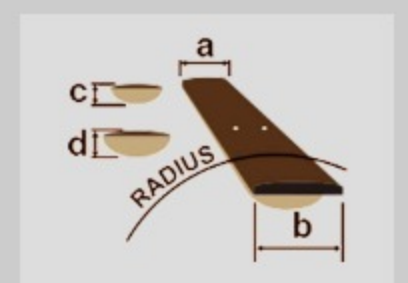

PC14MHCE

COLOR VARIATION : 

WK : Weathered Black Open Pore

SHARE :  

SPEC

SPECS

body shape	Cutaway Grand Concert body
top	Okoume top
back & sides	Okoume back & Okoume sides
neck	PC / Nyatoh neck
fretboard	Laurel fretboard
bridge	Laurel bridge
inlay	White dot inlay
soundhole rosette	Tortoiseshell
tuning machine	Chrome Die-cast tuners
number of frets	20
bridge pins	Ibanez Advantage™
strings	Ibanez IACS6C
string gauge	.012/.016/.024/.032/.042/.053
string space	11mm
factory tuning	1E,2B,3G,4D,5A,6E
pickup	Ibanez Undersaddle
preamp	Ibanez AEQ-2T preamp w/Onboard tuner
output jack	1/4" output
battery	9V x1

NECK DIMENSIONS

Scale :	634mm
a : Width	42mm at NUT
b : Width	54mm at 14F
c : Thickness	21mm at 1F
d : Thickness	22.5mm at 7F
Radius :	240mmR

DESCRIPTION +

BODY DIMENSIONS

a : Length	19 3/8"
b : Width	15 1/4"
c : Max Depth	4 1/4"