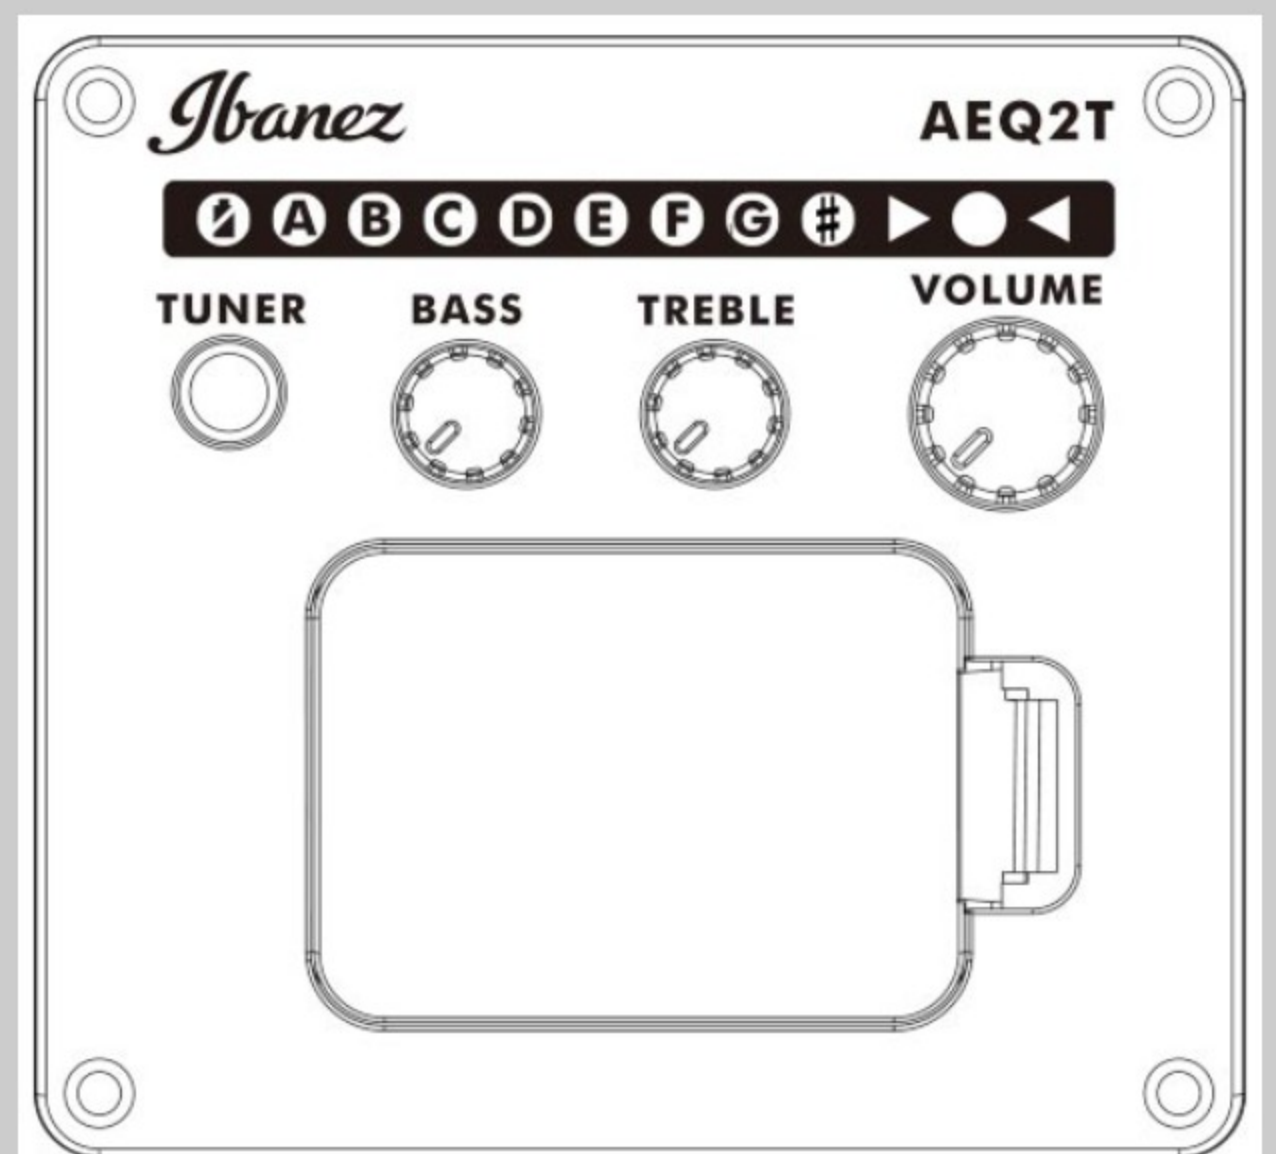

PREAMP

DESCRIPTION +

OTHER FEATURES

Recommended Bag ICB540-BK