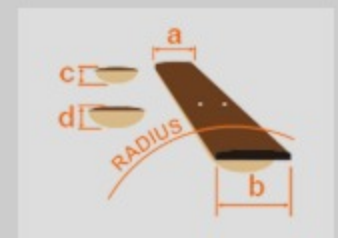

PC15

NT : Natural High Gloss

COLOR VARIATION :

SHARE : [f](#) [t](#)

SPEC

SPEC

body shape	Grand Concert body
bracing	X Bracing
top	Spruce top
back & sides	Sapele back & Sapele sides
neck	Mahogany
fretboard	Nandu Wood
bridge	Nandu Wood
tuning machine	Chrome Die-cast tuners
number of frets	20
bridge pins	Ibanez Advantage™ bridge pins
strings	Coated bronze strings
finish top	Gloss
finish back and sides	Gloss
finish neck back	Gloss

NECK DIMENSIONS

Scale :	634mm
a : Width	42mm at NUT
b : Width	54mm at 14F
c : Thickness	21.5mm at 1F
d : Thickness	23.5mm at 7F
Radius :	250mmR

BODY DIMENSIONS

a : Length	19 1/2"
b : Width	15 1/4"
c : Max Depth	4 1/4"