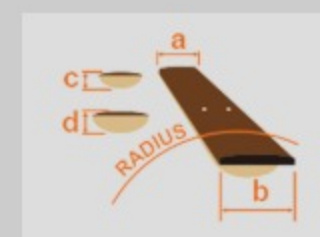

PC15

NT : Natural High Gloss

COLOR VARIATION : 

SHARE :  

SPEC

SPEC

body shape	Grand Concert body
top	Spruce top
back & sides	Nyatoh back & Nyatoh sides
neck	PC / Nyatoh neck
fretboard	Nandu Wood fretboard
bridge	Nandu Wood bridge
inlay	White dot
soundhole rosette	Black & White multi
tuning machine	Chrome Die-cast Tuners
nut material	Plastic
number of frets	20
saddle material	Plastic
bridge pins	Ibanez Advantage™
strings	-
string gauge	.012/.016/.024/.032/.042/.053
string space	11mm
factory tuning	1E,2B,3G,4D,5A,6E

NECK DIMENSIONS

Scale :	634mm
a : Width	42mm at NUT
b : Width	54mm at 14F
c : Thickness	21.5mm at 1F
d : Thickness	23.5mm at 7F
Radius :	250mmR

BODY DIMENSIONS

a : Length	19 1/4"
b : Width	15 1/4"
c : Max Depth	4 1/4"