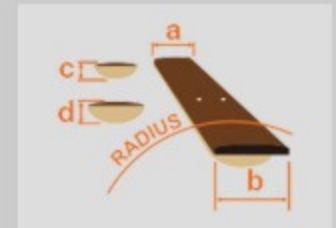

PC15

NT : Natural High Gloss

COLOR VARIATION :

SHARE :  

SPEC

SPEC

body shape	Grand Concert body
top	Spruce top
back & sides	Nyatoh back & Nyatoh sides
neck	PC / Nyatoh neck
fretboard	Nandu Wood fretboard
bridge	Nandu Wood
inlay	White dot inlay
soundhole rosette	Black & White multi
tuning machine	Chrome Die-cast tuners
nut material	Plastic
number of frets	20
saddle material	Plastic
bridge pins	Ibanez Advantage™
string gauge	.012/.016/.024/.032/.042/.053
string space	11mm
factory tuning	1E,2B,3G,4D,5A,6E

NECK DIMENSIONS

Scale :	634mm
a : Width	42mm at NUT
b : Width	54mm at 14F
c : Thickness	21.5mm at 1F
d : Thickness	23.5mm at 7F
Radius :	250mmR

BODY DIMENSIONS

a : Length	19 1/4"
b : Width	15 1/4"
c : Max Depth	4 1/4"