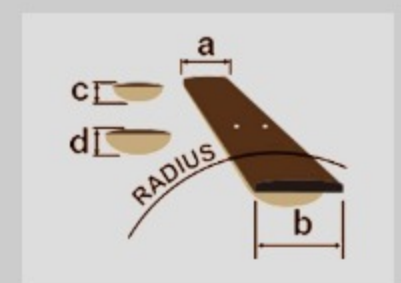

# PC15

COLOR VARIATION :

NT : Natural High Gloss

SHARE :  

### SPECS

body shape	Grand Concert body
top	Spruce top
back & sides	Nyatoh back & Nyatoh sides
neck	PC / Nyatoh neck
fretboard	Nandu Wood fretboard
bridge	Nandu Wood bridge
inlay	White dot inlay
soundhole rosette	Black & White multi
tuning machine	Chrome Die-cast tuners
number of frets	20
bridge pins	Ibanez Advantage™
string gauge	.012/.016/.024/.032/.042/.053
string space	11mm
factory tuning	1E,2B,3G,4D,5A,6E

### NECK DIMENSIONS

Scale :	634mm
a : Width	42mm at NUT
b : Width	54mm at 14F
c : Thickness	21.5mm at 1F
d : Thickness	23.5mm at 7F
Radius :	250mmR

DESCRIPTION +

### BODY DIMENSIONS

a : Length	19 3/8"
b : Width	15 3/8"
c : Max Depth	4 1/4"

DESCRIPTION +