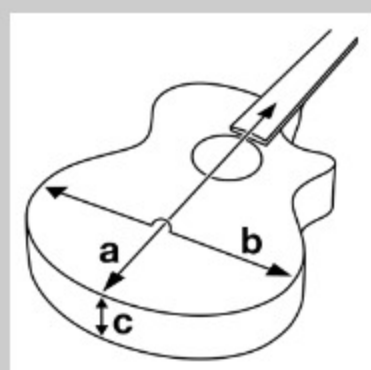

### SPECS

body shape	Grand Concert body
top	Spruce top
back & sides	Nyatoh back & Nyatoh sides
neck	PC / Nyatoh neck
fretboard	Nandu Wood fretboard
bridge	Nandu Wood bridge
inlay	White dot inlay
soundhole rosette	Black & White multi
tuning machine	Chrome Die-cast tuners
number of frets	20
bridge pins	Ibanez Advantage™
string gauge	.012/.016/.024/.032/.042/.053
string space	11mm
factory tuning	1E,2B,3G,4D,5A,6E

### NECK DIMENSIONS

Scale :	634mm
a : Width	42mm at NUT
b : Width	54mm at 14F
c : Thickness	21.5mm at 1F
d : Thickness	23.5mm at 7F
Radius :	250mmR

DESCRIPTION +

### BODY DIMENSIONS

a : Length	19 3/8"
b : Width	15 3/8"
c : Max Depth	4 1/4"

DESCRIPTION +