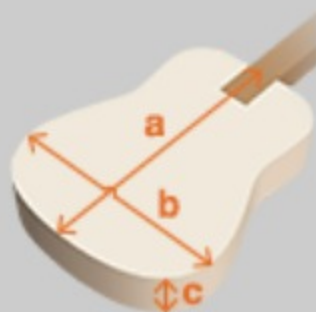

PC15ECE

NT : Natural High Gloss

COLOR VARIATION :

SHARE :  

SPEC

SPEC

body shape	Cutaway Grand Concert body
bracing	X Bracing
top	Spruce top
back & sides	Sapele back & Sapele sides
neck	Mahogany
fretboard	Nandu Wood
bridge	Nandu Wood
tuning machine	Chrome Die-cast tuners
number of frets	21
bridge pins	Ibanez Advantage™ bridge pins
strings	Coated bronze strings
pickup	Ibanez Under Saddle pickup
preamp	Ibanez AEQ-2T preamp w/Onboard tuner
output jack	1/4" output
battery	9V battery
finish top	Gloss
finish back and sides	Gloss
finish neck back	Gloss

NECK DIMENSIONS

Scale :	634mm
a : Width	42mm at NUT
b : Width	54mm at 14F
c : Thickness	21.5mm at 1F
d : Thickness	23.5mm at 7F
Radius :	250mmR

BODY DIMENSIONS

a : Length	19 1/2"
b : Width	15 1/4"
c : Max Depth	4 1/4"