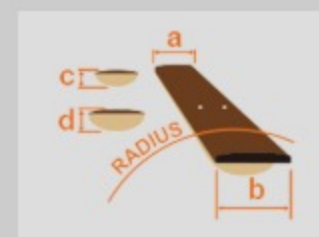

PC15ECE

NT : Natural High Gloss

COLOR VARIATION :

SHARE :  

SPEC

SPEC

body shape	Cutaway Grand Concert body
bracing	X Bracing
top	Spruce top
back & sides	Sapele back & Sapele sides
neck	Mahogany
fretboard	Nandu Wood
bridge	Nandu Wood
tuning machine	Chrome Die-cast tuners
number of frets	21
bridge pins	Ibanez Advantage™ bridge pins
strings	Coated bronze strings
pickup	Ibanez Under Saddle pickup
preamp	Ibanez AEQ-2T preamp w/Onboard tuner
output jack	1/4" output
battery	9V battery
finish top	Gloss
finish back and sides	Gloss
finish neck back	Gloss

NECK DIMENSIONS

Scale :	634mm
a : Width	42mm at NUT
b : Width	54mm at 14F
c : Thickness	21.5mm at 1F
d : Thickness	23.5mm at 7F
Radius :	250mmR

BODY DIMENSIONS

a : Length	19 1/2"
b : Width	15 1/4"
c : Max Depth	4 1/4"