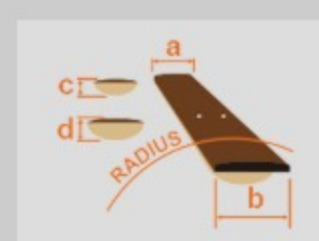

PC15ECE

NT : Natural High Gloss

COLOR VARIATION :

SHARE :  

SPEC

SPEC

body shape	Cutaway Grand Concert body
top	Spruce top
back & sides	Nyatoth back & Nyatoth sides
neck	PC / Nyatoth neck
fretboard	Nandu Wood fretboard
bridge	Nandu Wood bridge
inlay	White dot
soundhole rosette	Black & White multi
tuning machine	Chrome Die-cast Tuners
nut material	Plastic
number of frets	21
saddle material	Plastic
bridge pins	Ibanez Advantage™
strings	-
string gauge	.012/.016/.024/.032/.042/.053
string space	11mm
factory tuning	1E,2B,3G,4D,5A,6E
pickup	Ibanez Undersaddle
preamp	Ibanez AEQ-2T preamp w/Onboard tuner
output jack	1/4" output

NECK DIMENSIONS

Scale :	634mm
a : Width	42mm at NUT
b : Width	54mm at 14F
c : Thickness	21.5mm at 1F
d : Thickness	23.5mm at 7F
Radius :	250mmR

BODY DIMENSIONS

a : Length	19 1/4"
b : Width	15 1/4"
c : Max Depth	4 1/4"