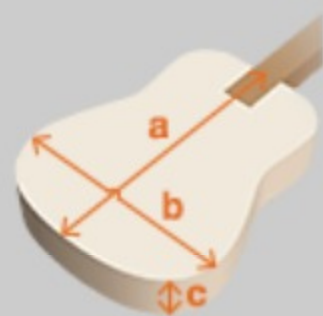

PC15ECE

NT : Natural High Gloss

COLOR VARIATION :

SHARE :  

SPEC

SPEC

body shape	Cutaway Grand Concert body
top	Spruce top
back & sides	Nyatoth back & Nyatoth sides
neck	PC / Nyatoth neck
fretboard	Nandu Wood fretboard
bridge	Nandu Wood bridge
inlay	White dot
soundhole rosette	Black & White multi
tuning machine	Chrome Die-cast Tuners
nut material	Plastic
number of frets	21
saddle material	Plastic
bridge pins	Ibanez Advantage™
strings	-
string gauge	.012/.016/.024/.032/.042/.053
string space	11mm
factory tuning	1E,2B,3G,4D,5A,6E
pickup	Ibanez Undersaddle
preamp	Ibanez AEQ-2T preamp w/Onboard tuner
output jack	1/4" output

NECK DIMENSIONS

Scale :	634mm
a : Width	42mm at NUT
b : Width	54mm at 14F
c : Thickness	21.5mm at 1F
d : Thickness	23.5mm at 7F
Radius :	250mmR

BODY DIMENSIONS

a : Length	19 1/4"
b : Width	15 1/4"
c : Max Depth	4 1/4"