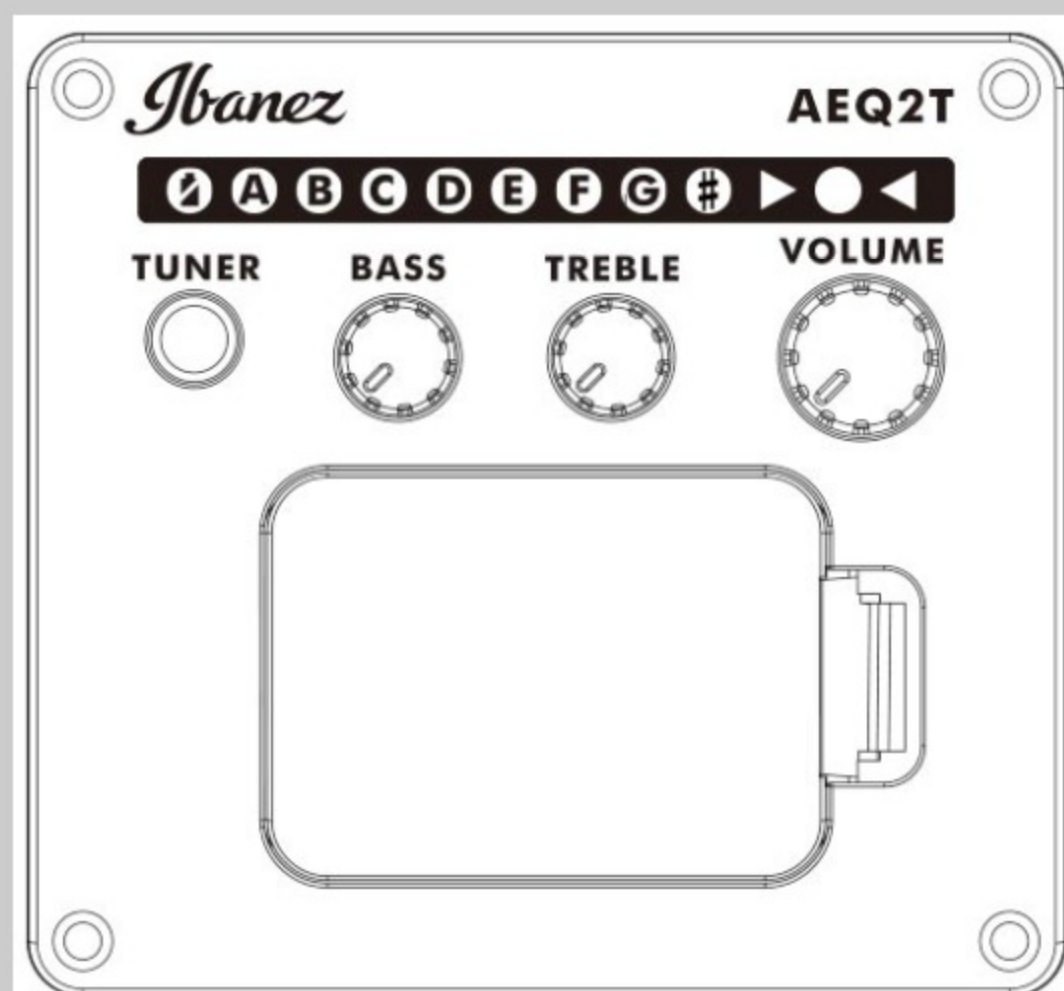

PREAMP

OTHERS

Recommended Case	AC100C