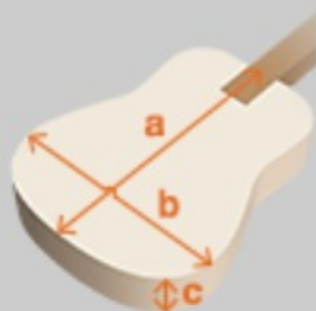

PC15ECE

NT : Natural High Gloss

COLOR VARIATION :

SHARE :  

SPEC

SPEC

body shape	Cutaway Grand Concert body
top	Spruce top
back & sides	Nyatoh back & Nyatoh sides
neck	PC / Nyatoh neck
fretboard	Nandu Wood fretboard
bridge	Nandu Wood
inlay	White dot inlay
soundhole rosette	Black & White multi
tuning machine	Chrome Die-cast tuners
nut material	Plastic
number of frets	21
saddle material	Plastic
bridge pins	Ibanez Advantage™
string gauge	.012/.016/.024/.032/.042/.053
string space	11mm
factory tuning	1E,2B,3G,4D,5A,6E
pickup	Ibanez Undersaddle
preamp	Ibanez AEQ-2T preamp w/Onboard tuner
output jack	1/4" output

NECK DIMENSIONS

Scale :	634mm
a : Width	42mm at NUT
b : Width	54mm at 14F
c : Thickness	21.5mm at 1F
d : Thickness	23.5mm at 7F
Radius :	250mmR

BODY DIMENSIONS

a : Length	19 1/4"
b : Width	15 1/4"
c : Max Depth	4 1/4"