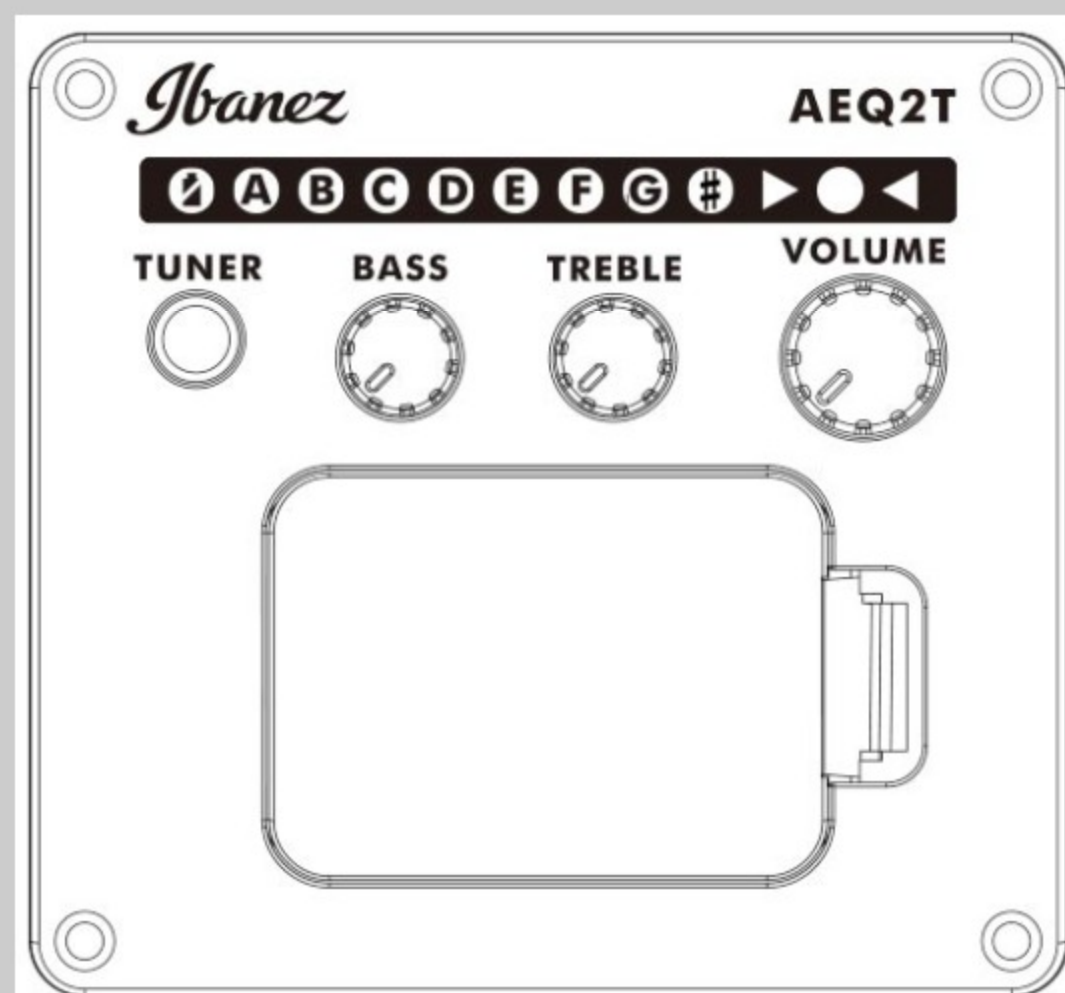

PREAMP

OTHERS

Recommended Case	AC100C