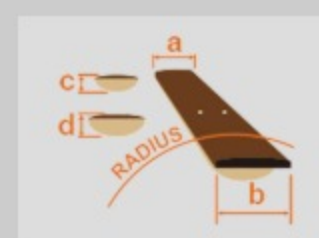

PC15ECE

NT : Natural High Gloss

COLOR VARIATION :

SHARE :  

SPEC

SPEC

body shape	Cutaway Grand Concert body
top	Spruce top
back & sides	Nyatoh back & Nyatoh sides
neck	PC / Nyatoh neck
fretboard	Nandu Wood fretboard
bridge	Nandu Wood
inlay	White dot inlay
soundhole rosette	Black & White multi
tuning machine	Chrome Die-cast tuners
nut material	Plastic
number of frets	21
saddle material	Plastic
bridge pins	Ibanez Advantage™
string gauge	.012/.016/.024/.032/.042/.053
string space	11mm
factory tuning	1E,2B,3G,4D,5A,6E
pickup	Ibanez Undersaddle
preamp	Ibanez AEQ-2T preamp w/Onboard tuner
output jack	1/4" output

NECK DIMENSIONS

Scale :	634mm
a : Width	42mm at NUT
b : Width	54mm at 14F
c : Thickness	21.5mm at 1F
d : Thickness	23.5mm at 7F
Radius :	250mmR

BODY DIMENSIONS

a : Length	19 1/4"
b : Width	15 1/4"
c : Max Depth	4 1/4"