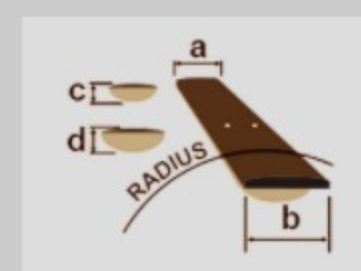

PC15ECE

COLOR VARIATION : 

NT : Natural High Gloss

SHARE :  

SPEC

SPECS

body shape	Cutaway Grand Concert body
top	Spruce top
back & sides	Nyatoh back & Nyatoh sides
neck	PC / Nyatoh neck
fretboard	Nandu Wood fretboard
bridge	Nandu Wood bridge
inlay	White dot inlay
soundhole rosette	Black & White multi
tuning machine	Chrome Die-cast tuners
nut material	Plastic
number of frets	21
saddle material	Plastic
bridge pins	Ibanez Advantage™
string gauge	.012/.016/.024/.032/.042/.053
string space	11mm
factory tuning	1E,2B,3G,4D,5A,6E
pickup	Ibanez Undersaddle
preamp	Ibanez AEQ-2T preamp w/Onboard tuner
output jack	1/4" output

NECK DIMENSIONS

Scale :	634mm
a : Width	42mm at NUT
b : Width	54mm at 14F
c : Thickness	21.5mm at 1F
d : Thickness	23.5mm at 7F
Radius :	250mmR

DESCRIPTION +

BODY DIMENSIONS

a : Length	19 3/8"
b : Width	15 3/8"
c : Max Depth	4 1/4"