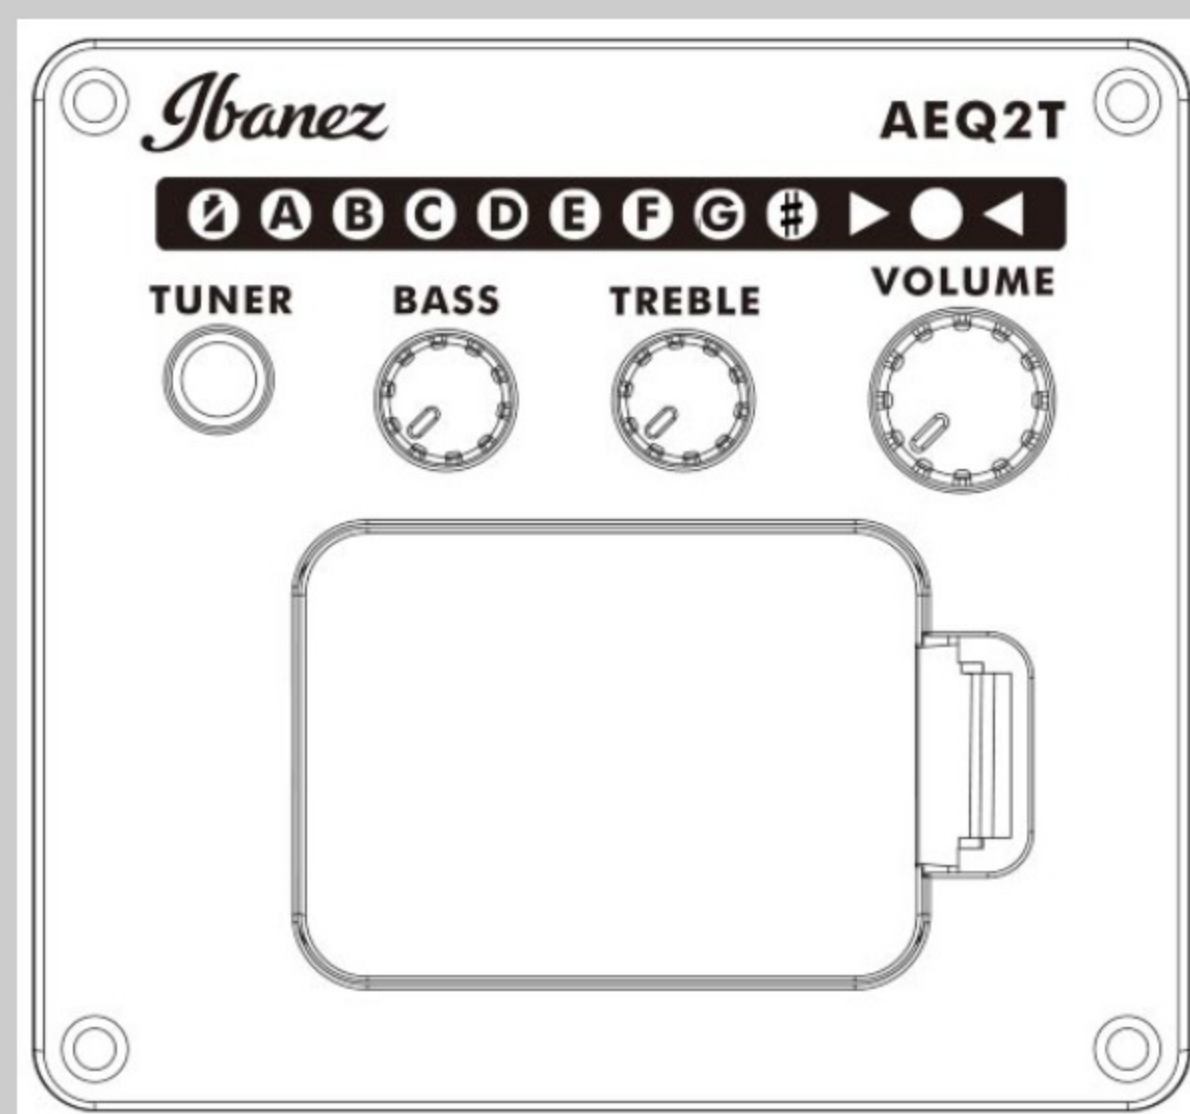

PC15ECE

COLOR VARIATION :

NT : Natural High Gloss

SHARE :

SPEC

SPECS

body shape	Cutaway Grand Concert body
top	Spruce top
back & sides	Nyatoh back & Nyatoh sides
neck	PC / Nyatoh neck
fretboard	Nandu Wood fretboard
bridge	Nandu Wood bridge
inlay	White dot inlay
soundhole rosette	Black & White multi
tuning machine	Chrome Die-cast tuners
nut material	Plastic
number of frets	21
saddle material	Plastic
bridge pins	Ibanez Advantage™
string gauge	.012/.016/.024/.032/.042/.053
string space	11mm
factory tuning	1E,2B,3G,4D,5A,6E
pickup	Ibanez Undersaddle
preamp	Ibanez AEQ-2T preamp w/Onboard tuner
output jack	1/4" output

NECK DIMENSIONS

Scale :	634mm
a : Width	42mm at NUT
b : Width	54mm at 14F
c : Thickness	21.5mm at 1F
d : Thickness	23.5mm at 7F
Radius :	250mmR

DESCRIPTION +

BODY DIMENSIONS

a : Length	19 3/8"
b : Width	15 3/8"
c : Max Depth	4 1/4"

DESCRIPTION +

PREAMP

DESCRIPTION +