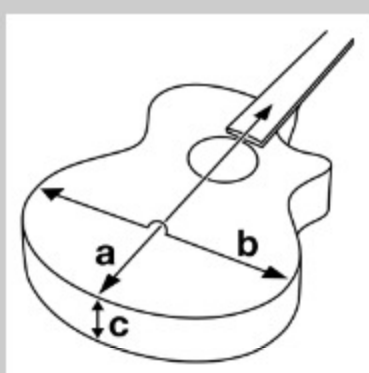

### SPECS

body shape	Cutaway Grand Concert body
top	Spruce top
back & sides	Nyatoh back & Nyatoh sides
neck	PC / Nyatoh neck
fretboard	Nandu Wood fretboard
bridge	Nandu Wood bridge
inlay	White dot inlay
soundhole rosette	Black & White multi
tuning machine	Chrome Die-cast tuners
number of frets	21
bridge pins	Ibanez Advantage™
string gauge	.012/.016/.024/.032/.042/.053
string space	11mm
factory tuning	1E,2B,3G,4D,5A,6E
pickup	Ibanez Undersaddle
preamp	Ibanez AEQ-2T preamp w/Onboard tuner
output jack	1/4" output
battery	9V x1

### NECK DIMENSIONS

Scale :	634mm
a : Width	42mm at NUT
b : Width	54mm at 14F
c : Thickness	21.5mm at 1F
d : Thickness	23.5mm at 7F
Radius :	250mmR

DESCRIPTION +

### BODY DIMENSIONS

a : Length	19 3/8"
b : Width	15 3/8"
c : Max Depth	4 1/4"

DESCRIPTION +