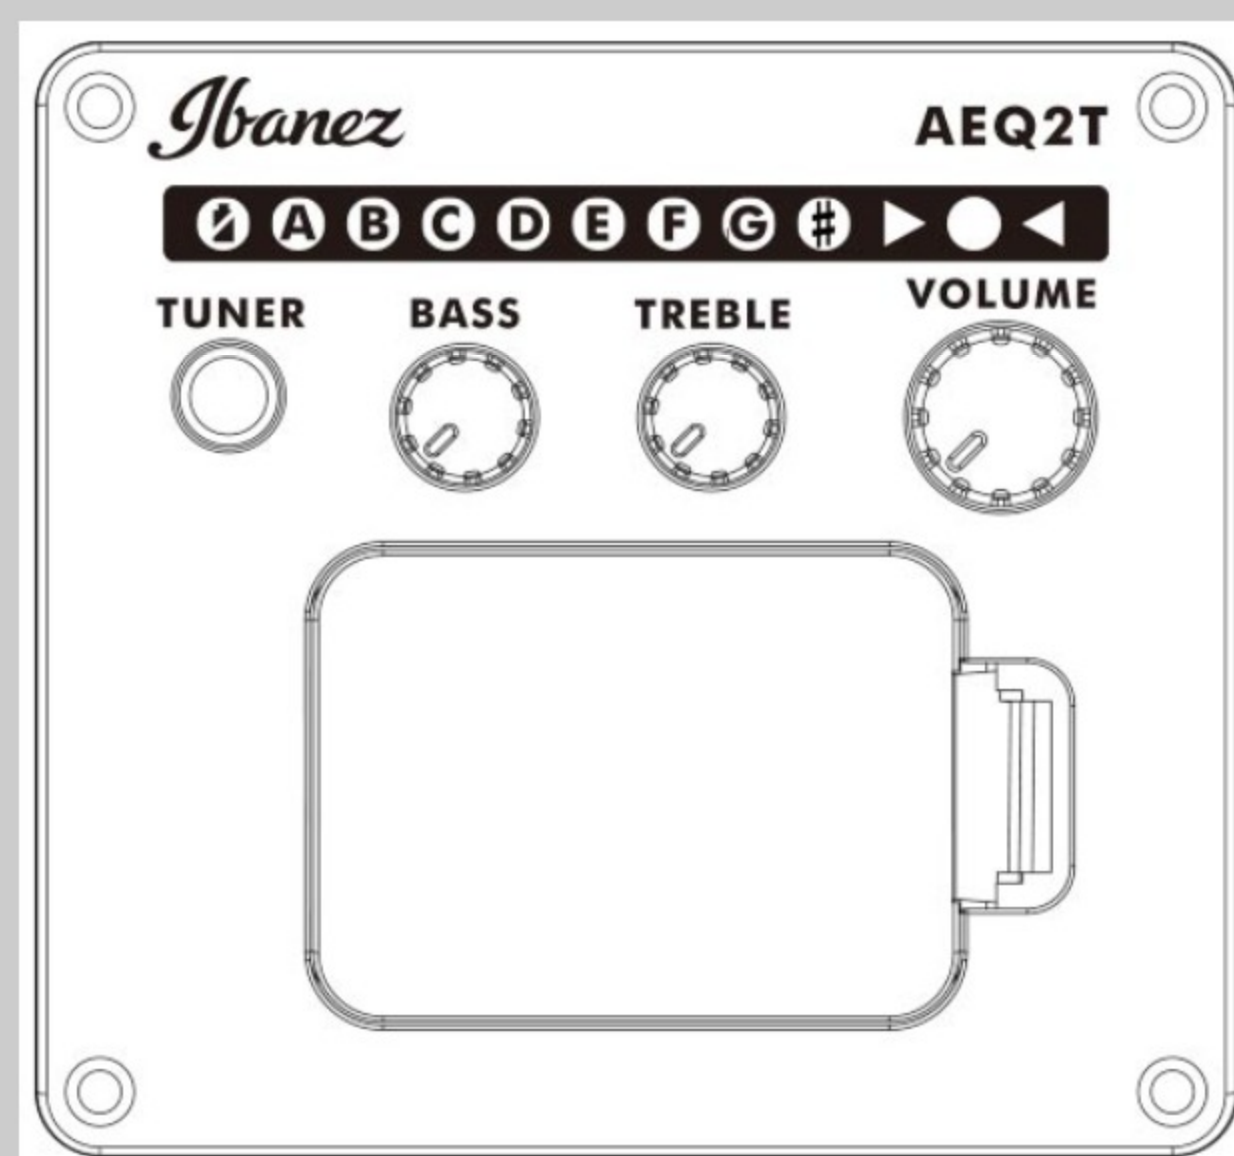

PC15ECE

COLOR VARIATION :

NT : Natural High Gloss

SHARE :

SPEC

SPECS

body shape	Cutaway Grand Concert body
top	Spruce top
back & sides	Nyatoh back & Nyatoh sides
neck	PC / Nyatoh neck
fretboard	Nandu Wood fretboard
bridge	Nandu Wood bridge
inlay	White dot inlay
soundhole rosette	Black & White multi
tuning machine	Chrome Die-cast tuners
number of frets	21
bridge pins	Ibanez Advantage™
string gauge	.012/.016/.024/.032/.042/.053
string space	11mm
factory tuning	1E,2B,3G,4D,5A,6E
pickup	Ibanez Undersaddle
preamp	Ibanez AEQ-2T preamp w/Onboard tuner
output jack	1/4" output
battery	9V x1

NECK DIMENSIONS

Scale :	634mm
a : Width	42mm at NUT
b : Width	54mm at 14F
c : Thickness	21.5mm at 1F
d : Thickness	23.5mm at 7F
Radius :	250mmR

DESCRIPTION +

BODY DIMENSIONS

a : Length	19 3/8"
b : Width	15 3/8"
c : Max Depth	4 1/4"

DESCRIPTION +

PREAMP

DESCRIPTION

+