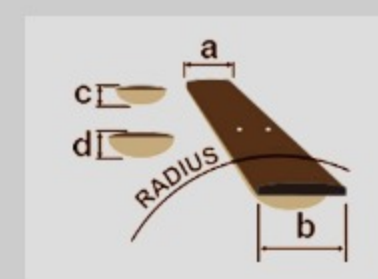

# PC15ECE

COLOR VARIATION : 

NT : Natural High Gloss

SHARE :  

### SPECS

body shape	Cutaway Grand Concert body
top	Spruce top
back & sides	Nyatoh back & Nyatoh sides
neck	PC / Nyatoh neck
fretboard	Nandu Wood fretboard
bridge	Nandu Wood bridge
inlay	White dot inlay
soundhole rosette	Black & White multi
tuning machine	Chrome Die-cast tuners
number of frets	21
bridge pins	Ibanez Advantage™
string gauge	.012/.016/.024/.032/.042/.053
string space	11mm
factory tuning	1E,2B,3G,4D,5A,6E
pickup	Ibanez Undersaddle
preamp	Ibanez AEQ-2T preamp w/Onboard tuner
output jack	1/4" output
battery	9V x1

### NECK DIMENSIONS

Scale :	634mm
a : Width	42mm at NUT
b : Width	54mm at 14F
c : Thickness	21.5mm at 1F
d : Thickness	23.5mm at 7F
Radius :	250mmR

DESCRIPTION +

### BODY DIMENSIONS

a : Length	19 3/8"
b : Width	15 3/8"
c : Max Depth	4 1/4"

DESCRIPTION +