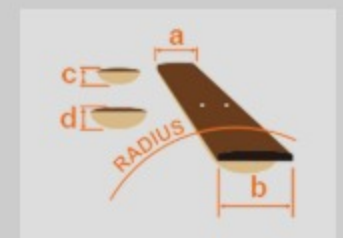

PC18MH

MHS : Mahogany Sunburst Open Pore

COLOR VARIATION : 

SHARE :  

SPEC

SPEC

| | |
|------------------------------|--------------------------------|
| body shape | Grand Concert body |
| bracing | X Bracing |
| top | Mahogany top |
| back & sides | Mahogany back & Mahogany sides |
| neck | Mahogany |
| fretboard | Laurel |
| bridge | Laurel |
| tuning machine | Chrome Open Gear tuners |
| number of frets | 20 |
| bridge pins | Ibanez Advantage™ bridge pins |
| strings | Ibanez IACS6C coated strings |
| finish top | Open Pore |
| finish back and sides | Open Pore |
| finish neck back | Open Pore |

NECK DIMENSIONS

| | |
|----------------------|--------------|
| Scale : | 634mm |
| a : Width | 42mm at NUT |
| b : Width | 54mm at 14F |
| c : Thickness | 21mm at 1F |
| d : Thickness | 22.5mm at 7F |
| Radius : | 240mmR |

BODY DIMENSIONS

| | |
|----------------------|---------|
| a : Length | 19 1/2" |
| b : Width | 15 1/4" |
| c : Max Depth | 4 1/4" |