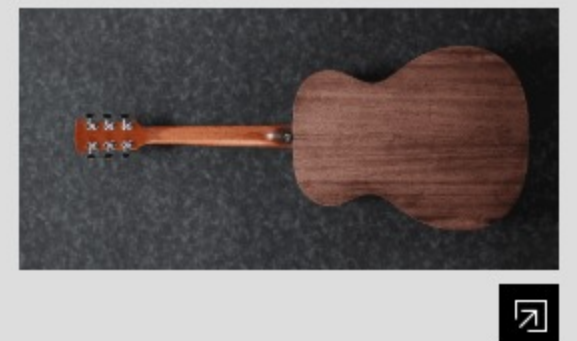

PC18MH

MHS : Mahogany Sunburst Open Pore

COLOR VARIATION : 

SHARE :  

SPEC

SPEC

| | |
|------------------------------|--------------------------------|
| body shape | Grand Concert body |
| bracing | X Bracing |
| top | Mahogany top |
| back & sides | Mahogany back & Mahogany sides |
| neck | Mahogany |
| fretboard | Laurel |
| bridge | Laurel |
| tuning machine | Chrome Open Gear tuners |
| number of frets | 20 |
| bridge pins | Ibanez Advantage™ bridge pins |
| strings | Ibanez IACS6C coated strings |
| finish top | Open Pore |
| finish back and sides | Open Pore |
| finish neck back | Open Pore |