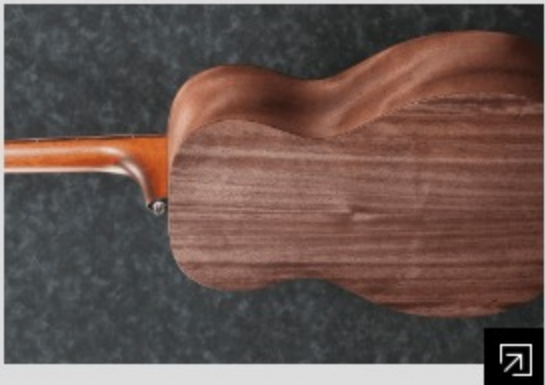

PC18MH

MHS : Mahogany Sunburst Open Pore

COLOR VARIATION : 

SHARE :  

SPEC

SPEC

| | |
|------------------------------|--------------------------------|
| body shape | Grand Concert body |
| bracing | X Bracing |
| top | Mahogany top |
| back & sides | Mahogany back & Mahogany sides |
| neck | Mahogany |
| fretboard | Laurel |
| bridge | Laurel |
| tuning machine | Chrome Open Gear tuners |
| number of frets | 20 |
| bridge pins | Ibanez Advantage™ bridge pins |
| strings | Ibanez IACS6C coated strings |
| finish top | Open Pore |
| finish back and sides | Open Pore |
| finish neck back | Open Pore |