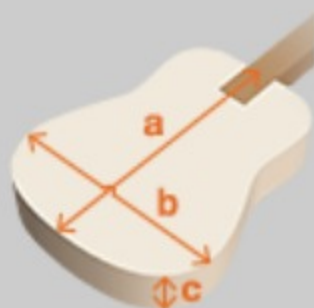

PC18MH

MHS : Mahogany Sunburst Open Pore

COLOR VARIATION :

SHARE :  

SPEC

SPEC

body shape	Grand Concert body
top	Okoume top
back & sides	Okoume back & Okoume sides
neck	PC / Nyatoh neck
fretboard	Laurel fretboard
bridge	Laurel bridge
inlay	White dot
soundhole rosette	Black & White multi
tuning machine	Chrome Open Gear machine heads
nut material	Plastic
number of frets	20
saddle material	Plastic
bridge pins	Ibanez Advantage™
strings	Ibanez IACS6C
string gauge	.012/.016/.024/.032/.042/.053
string space	11mm
factory tuning	1E,2B,3G,4D,5A,6E

NECK DIMENSIONS

Scale :	634mm
a : Width	42mm at NUT
b : Width	54mm at 14F
c : Thickness	21mm at 1F
d : Thickness	22.5mm at 7F
Radius :	240mmR

BODY DIMENSIONS

a : Length	19 1/4"
b : Width	15 1/4"
c : Max Depth	4 1/4"