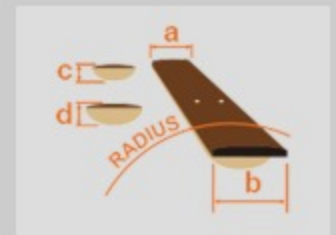

PC18MH

MHS : Mahogany Sunburst Open Pore

COLOR VARIATION :

SHARE :  

SPEC

SPEC

body shape	Grand Concert body
top	Okoume top
back & sides	Okoume back & Okoume sides
neck	PC / Nyatoh neck
fretboard	Laurel fretboard
bridge	Laurel bridge
inlay	White dot
soundhole rosette	Black & White multi
tuning machine	Chrome Open Gear machine heads
nut material	Plastic
number of frets	20
saddle material	Plastic
bridge pins	Ibanez Advantage™
strings	Ibanez IACS6C
string gauge	.012/.016/.024/.032/.042/.053
string space	11mm
factory tuning	1E,2B,3G,4D,5A,6E

NECK DIMENSIONS

Scale :	634mm
a : Width	42mm at NUT
b : Width	54mm at 14F
c : Thickness	21mm at 1F
d : Thickness	22.5mm at 7F
Radius :	240mmR

BODY DIMENSIONS

a : Length	19 1/4"
b : Width	15 1/4"
c : Max Depth	4 1/4"