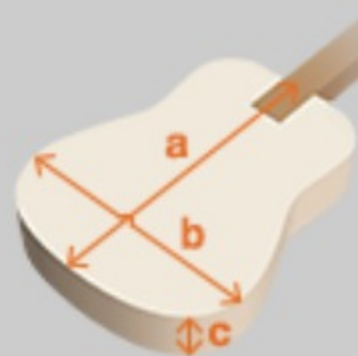

PC33CE

COLOR VARIATION :

NT : Natural High Gloss

オープン価格

SHARE :  

SPEC

SPEC

body shape	PC Cutaway Grand Concert body
top	Spruce top
back & sides	Sapele back & Sapele sides
neck	Nyatoh
fretboard	Laurel fretboard
bridge	Laurel bridge
inlay	Specially designed Wooden vine inlay
soundhole rosette	Maple
tuning machine	Chrome Die-cast tuners
number of frets	20
bridge pins	Ibanez Advantage™ bridge pins
strings	Ibanez IACS6C coated strings
string gauge	.012/.016/.024/.032/.042/.053
pickup	Ibanez Under Saddle pickup
preamp	Ibanez AEQ-2T preamp w/Onboard tuner
output jack	1/4" output

NECK DIMENSIONS

Scale :	634mm
a : Width	43mm at NUT
b : Width	55mm at 14F
c : Thickness	21mm at 1F
d : Thickness	22mm at 7F
Radius :	300mmR

DESCRIPTION +

BODY DIMENSIONS

a : Length	19 3/8"
b : Width	15"
c : Max Depth	4 1/4"

DESCRIPTION +

PREAMP

DESCRIPTION +