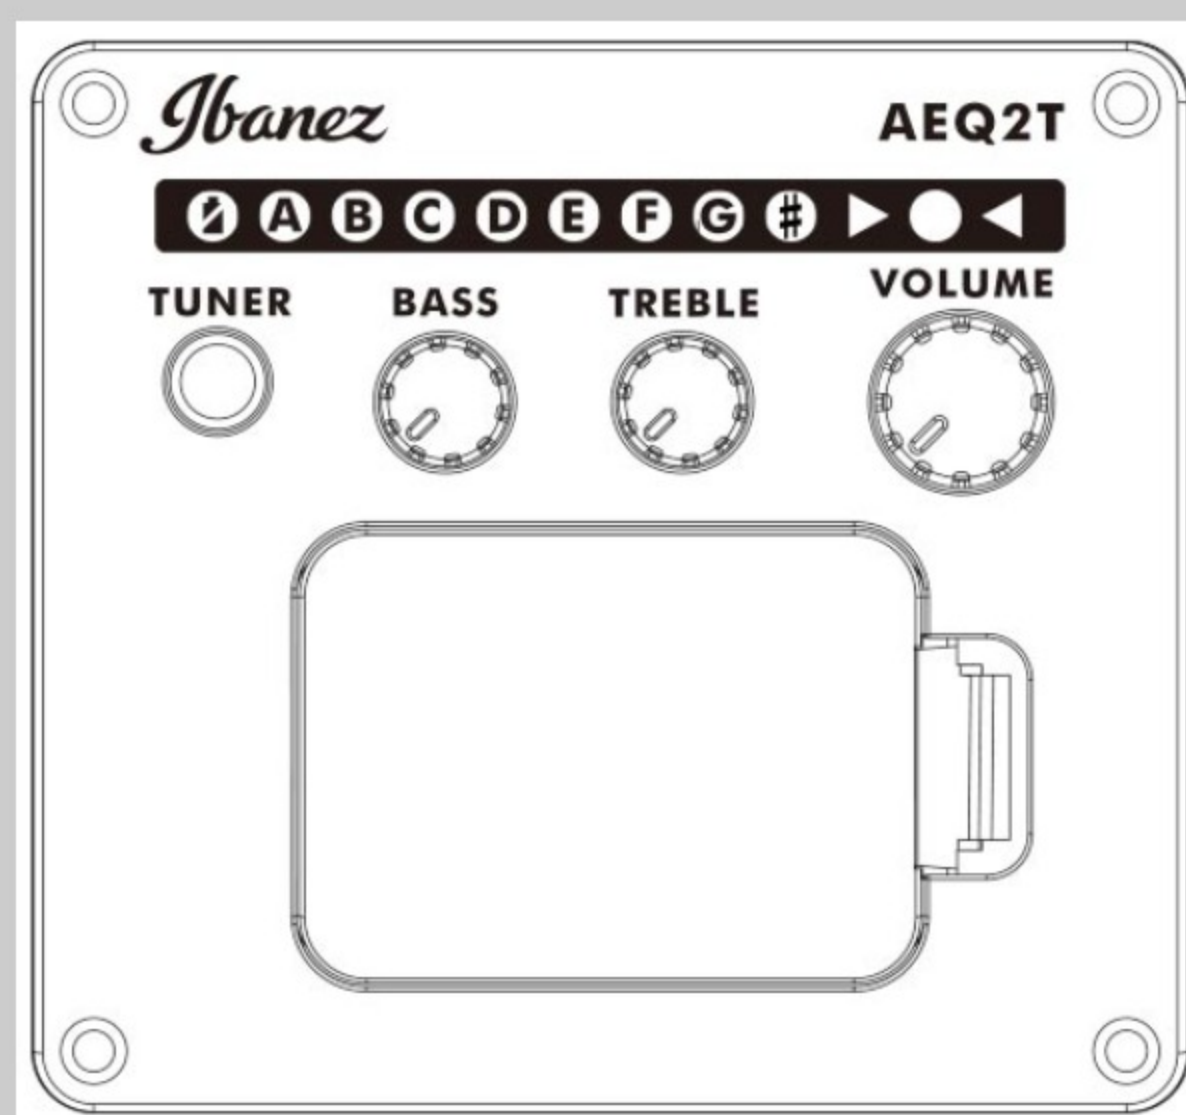

PC33CE

COLOR VARIATION :

NT : Natural High Gloss

オープン価格

SHARE :

SPEC

SPEC

body shape	PC Cutaway Grand Concert body
top	Spruce top
back & sides	Sapele back & Sapele sides
neck	Nyatoh
fretboard	Laurel fretboard
bridge	Laurel bridge
inlay	Specially designed Wooden vine inlay
soundhole rosette	Maple
tuning machine	Chrome Die-cast tuners
number of frets	20
bridge pins	Ibanez Advantage™ bridge pins
strings	Ibanez IACS6C coated strings
string gauge	.012/.016/.024/.032/.042/.053
pickup	Ibanez Under Saddle pickup
preamp	Ibanez AEQ-2T preamp w/Onboard tuner
output jack	1/4" output

NECK DIMENSIONS

Scale :	634mm
a : Width	43mm at NUT
b : Width	55mm at 14F
c : Thickness	21mm at 1F
d : Thickness	22mm at 7F
Radius :	300mmR

DESCRIPTION +

BODY DIMENSIONS

a : Length	19 3/8"
b : Width	15"
c : Max Depth	4 1/4"

DESCRIPTION +

PREAMP

DESCRIPTION +