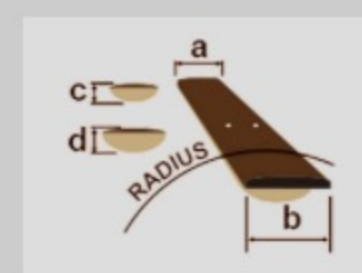

PC33CE

COLOR VARIATION :

NT : Natural High Gloss

オープン価格

SHARE :  

SPEC

SPEC

body shape	PC Cutaway Grand Concert body
top	Spruce top
back & sides	Sapele back & Sapele sides
neck	Nyatoh
fretboard	Laurel fretboard
bridge	Laurel bridge
inlay	Specially designed Wooden vine inlay
soundhole rosette	Maple
tuning machine	Chrome Die-cast tuners
number of frets	20
bridge pins	Ibanez Advantage™ bridge pins
strings	Ibanez IACS6C coated strings
string gauge	.012/.016/.024/.032/.042/.053
pickup	Ibanez Under Saddle pickup
preamp	Ibanez AEQ-2T preamp w/Onboard tuner
output jack	1/4" output

NECK DIMENSIONS

Scale :	634mm
a : Width	43mm at NUT
b : Width	55mm at 14F
c : Thickness	21mm at 1F
d : Thickness	22mm at 7F
Radius :	300mmR

DESCRIPTION +

BODY DIMENSIONS

a : Length	19 3/8"
b : Width	15"
c : Max Depth	4 1/4"