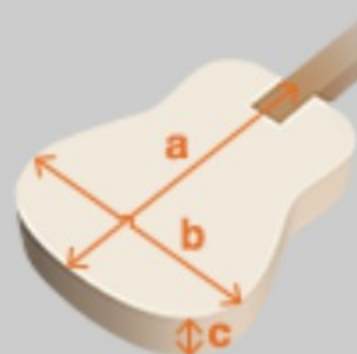

### SPEC

body shape	PC Cutaway Grand Concert body
top	Sapele top
back & sides	Sapele back & Sapele sides
neck	Nyatoh
fretboard	Laurel fretboard
bridge	Laurel bridge
inlay	Specially designed Wooden vine inlay
soundhole rosette	Acrylic
tuning machine	Chrome Die-cast tuners
number of frets	20
bridge pins	Ibanez Advantage™ bridge pins
strings	Ibanez IACS6C coated strings
string gauge	.012/.016/.024/.033/.042/.053
pickup	Ibanez Under Saddle pickup
preamp	Ibanez AEQ-2T preamp w/Onboard tuner
output jack	1/4" output

### NECK DIMENSIONS

Scale :	634mm
a : Width	43mm at NUT
b : Width	55mm at 14F
c : Thickness	21mm at 1F
d : Thickness	22mm at 7F
Radius :	300mmR

DESCRIPTION +

### BODY DIMENSIONS

a : Length	19 3/8"
b : Width	15 "
c : Max Depth	4 1/4"

DESCRIPTION +