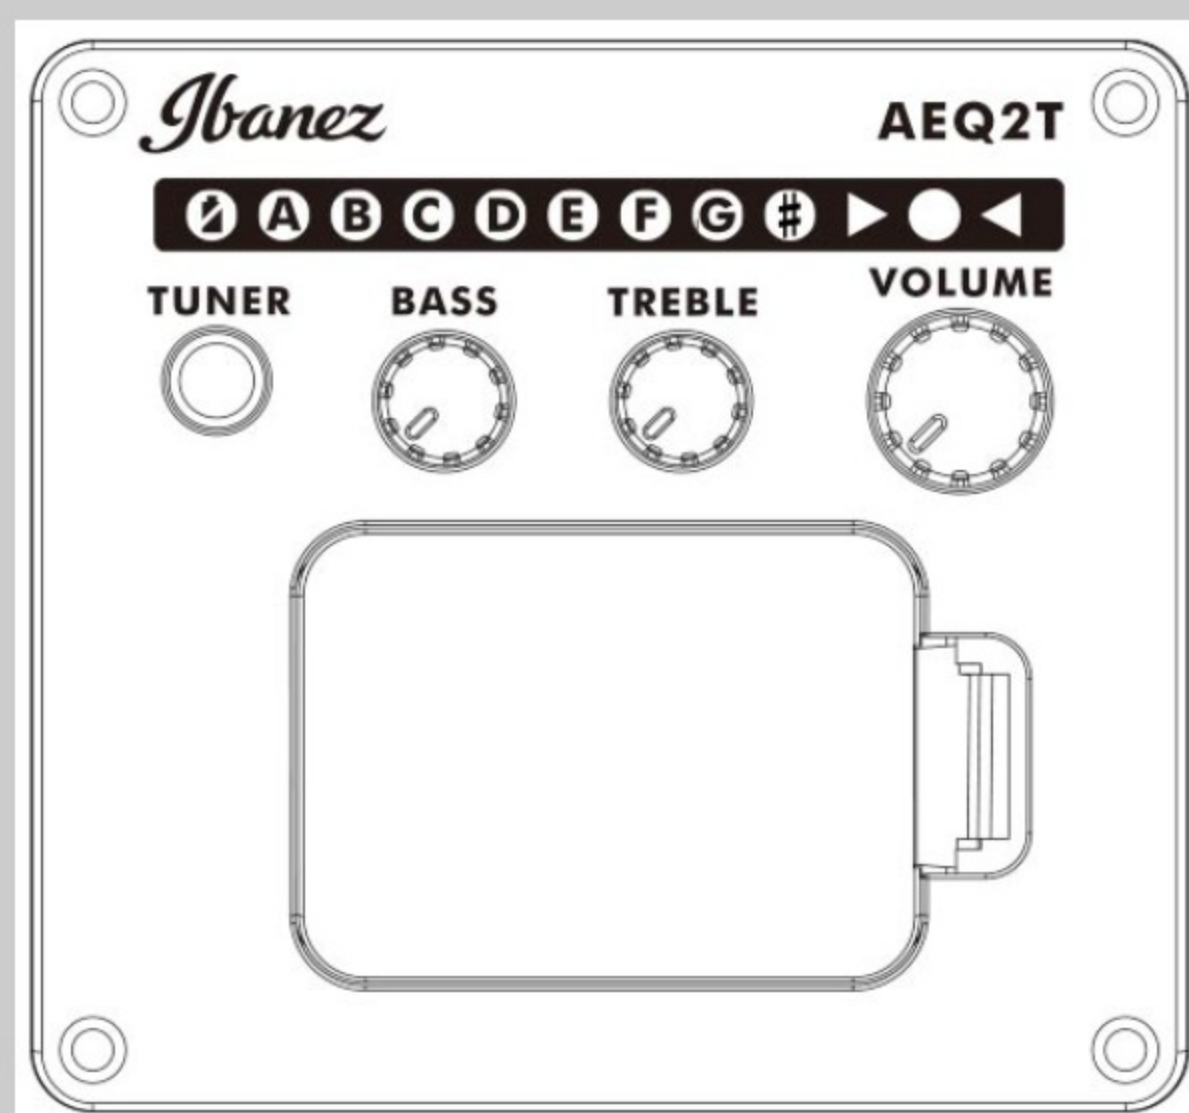

PC33MHCE

COLOR VARIATION :

NMH : Natural Mahogany High Gloss

オープン価格

SHARE :

SPEC

SPEC

body shape	PC Cutaway Grand Concert body
top	Sapele top
back & sides	Sapele back & Sapele sides
neck	Nyatoh
fretboard	Laurel fretboard
bridge	Laurel bridge
inlay	Specially designed Wooden vine inlay
soundhole rosette	Acrylic
tuning machine	Chrome Die-cast tuners
number of frets	20
bridge pins	Ibanez Advantage™ bridge pins
strings	Ibanez IACS6C coated strings
string gauge	.012/.016/.024/.033/.042/.053
pickup	Ibanez Under Saddle pickup
preamp	Ibanez AEQ-2T preamp w/Onboard tuner
output jack	1/4" output

NECK DIMENSIONS

Scale :	634mm
a : Width	43mm at NUT
b : Width	55mm at 14F
c : Thickness	21mm at 1F
d : Thickness	22mm at 7F
Radius :	300mmR

DESCRIPTION +

BODY DIMENSIONS

a : Length	19 3/8"
b : Width	15 "
c : Max Depth	4 1/4"

DESCRIPTION +

PREAMP

DESCRIPTION +