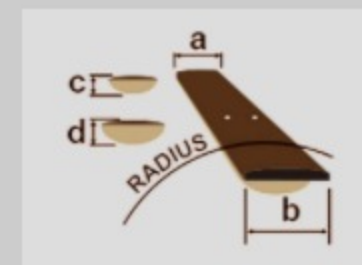

### SPEC

body shape	PC Cutaway Grand Concert body
top	Sapele top
back & sides	Sapele back & Sapele sides
neck	Nyatoh
fretboard	Laurel fretboard
bridge	Laurel bridge
inlay	Specially designed Wooden vine inlay
soundhole rosette	Acrylic
tuning machine	Chrome Die-cast tuners
number of frets	20
bridge pins	Ibanez Advantage™ bridge pins
strings	Ibanez IACS6C coated strings
string gauge	.012/.016/.024/.033/.042/.053
pickup	Ibanez Under Saddle pickup
preamp	Ibanez AEQ-2T preamp w/Onboard tuner
output jack	1/4" output

### NECK DIMENSIONS

Scale :	634mm
a : Width	43mm at NUT
b : Width	55mm at 14F
c : Thickness	21mm at 1F
d : Thickness	22mm at 7F
Radius :	300mmR

DESCRIPTION +

### BODY DIMENSIONS

a : Length	19 3/8"
b : Width	15 "
c : Max Depth	4 1/4"

DESCRIPTION +