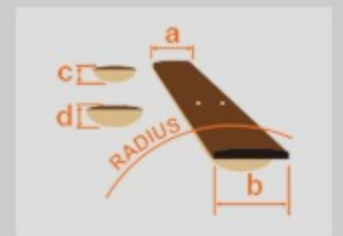

# PCBE12

OPN : Open Pore Natural

COLOR VARIATION :

SHARE :  

### SPEC

body shape	Grand Concert body
bracing	X Bracing
top	Spruce top
back & sides	Sapele back & Sapele sides
neck	Maple
fretboard	Treated New Zealand Pine
bridge	Treated New Zealand Pine
soundhole rosette	Tortoiseshell rosette
tuning machine	Chrome Die-cast tuners
number of frets	20
strings	Ibanez IABS4XC32 carbon coated strings
pickup	Ibanez Under Saddle pickup
preamp	Ibanez AEQ-2T preamp w/Onboard tuner
output jack	1/4" output
battery	9V battery
finish top	Open Pore
finish back and sides	Open Pore
finish neck back	Open Pore

### NECK DIMENSIONS

Scale :	812.8mm
a : Width	43mm at NUT
b : Width	58mm at 14F
c : Thickness	21mm at 1F
d : Thickness	23.5mm at 7F
Radius :	400mmR

### BODY DIMENSIONS

a : Length	19 1/2"
b : Width	15 1/4"
c : Max Depth	4 1/4"