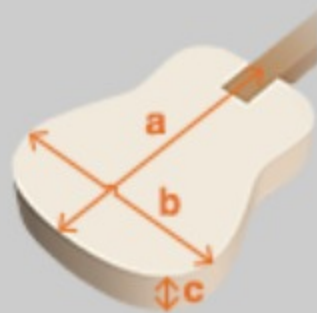

BODY DIMENSIONS

a : Length	19 1/2"
b : Width	15 1/4"
c : Max Depth	4 1/4"