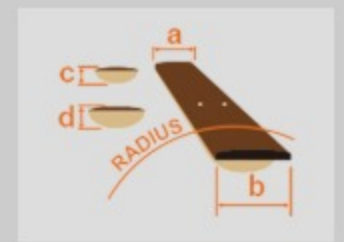

### SPEC

body shape	Grand Concert body
top	Spruce top
back & sides	Sapele back & Sapele sides
neck	Maple
fretboard	Nandu Wood
bridge	Nandu Wood
back strip inlay	Multi
soundhole rosette	Tortoiseshell rosette
tuning machine	Chrome Die-cast tuners
number of frets	20
strings	Ibanez IABS4XC32 carbon coated strings
pickup	Ibanez Under Saddle pickup
preamp	Ibanez AEQ-2T preamp w/Onboard tuner
output jack	1/4" output
battery	9V battery
finish top	Open Pore
finish back and sides	Open Pore
finish neck back	Open Pore

### NECK DIMENSIONS

Scale :	812.8mm
a : Width	43mm at NUT
b : Width	58mm at 14F
c : Thickness	21mm at 1F
d : Thickness	23.5mm at 7F
Radius :	400mmR

### BODY DIMENSIONS

a : Length	19 1/2"
b : Width	15 1/4"
c : Max Depth	4 1/4"