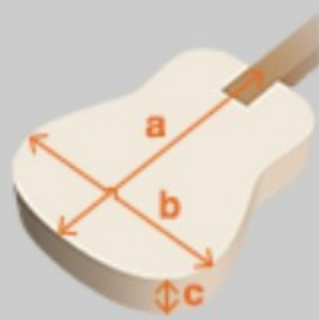

## SPEC

### SPEC

body shape	Grand Concert body
top	Spruce top
back & sides	Sapele back & Sapele sides
neck	Maple
fretboard	Nandu Wood
bridge	Nandu Wood
back strip inlay	Multi
soundhole rosette	Tortoiseshell rosette
tuning machine	Chrome Die-cast tuners
number of frets	20
strings	Ibanez IABS4XC32 carbon coated strings
pickup	Ibanez Under Saddle pickup
preamp	Ibanez AEQ-2T preamp w/Onboard tuner
output jack	1/4" output
battery	9V battery
finish top	Open Pore
finish back and sides	Open Pore
finish neck back	Open Pore

### NECK DIMENSIONS

Scale :	812.8mm
a : Width	43mm at NUT
b : Width	58mm at 14F
c : Thickness	21mm at 1F
d : Thickness	23.5mm at 7F
Radius :	400mmR

### BODY DIMENSIONS

a : Length	19 1/2"
b : Width	15 1/4"
c : Max Depth	4 1/4"