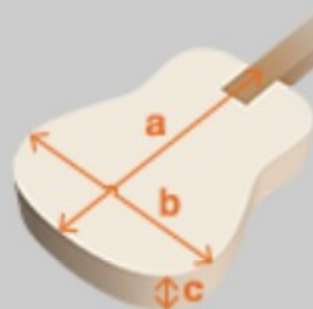

## SPEC

### SPEC

body shape	Grand Concert body
top	Spruce top
back & sides	Okoume back & Okoume sides
neck	PCBE / Maple neck
fretboard	Laurel fretboard
bridge	Laurel
inlay	White dot inlay
soundhole rosette	Tortoiseshell
tuning machine	Chrome Die-cast tuners
nut material	Plastic
number of frets	20
saddle material	Plastic
bridge pins	Black with white dot
strings	Ibanez IABS4XC32 Carbon coated
string gauge	.040/.060/.075/.095
string space	19mm
factory tuning	1G,2D,3A,4E
pickup	Ibanez Undersaddle
preamp	Ibanez AEQ-2T preamp w/Onboard tuner
output jack	1/4" output

### NECK DIMENSIONS

Scale :	810mm
a : Width	43mm at NUT
b : Width	58mm at 14F
c : Thickness	21mm at 1F
d : Thickness	23.5mm at 7F
Radius :	400mmR

### BODY DIMENSIONS

a : Length	19 1/4"
b : Width	15 1/4"
c : Max Depth	4 1/4"