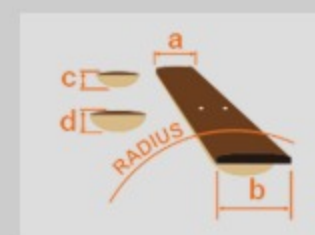

# PCBE12

OPN : Open Pore Natural

COLOR VARIATION :

SHARE :  

### SPEC

body shape	Grand Concert body
top	Spruce top
back & sides	Okoume back & Okoume sides
neck	PCBE / Maple neck
fretboard	Laurel fretboard
bridge	Laurel
inlay	White dot inlay
soundhole rosette	Tortoiseshell
tuning machine	Chrome Die-cast tuners
nut material	Plastic
number of frets	20
saddle material	Plastic
bridge pins	Black with white dot
strings	Ibanez IABS4XC32 Carbon coated
string gauge	.040/.060/.075/.095
string space	19mm
factory tuning	1G,2D,3A,4E
pickup	Ibanez Undersaddle
preamp	Ibanez AEQ-2T preamp w/Onboard tuner
output jack	1/4" output

### NECK DIMENSIONS

Scale :	810mm
a : Width	43mm at NUT
b : Width	58mm at 14F
c : Thickness	21mm at 1F
d : Thickness	23.5mm at 7F
Radius :	400mmR

### BODY DIMENSIONS

a : Length	19 1/4"
b : Width	15 1/4"
c : Max Depth	4 1/4"