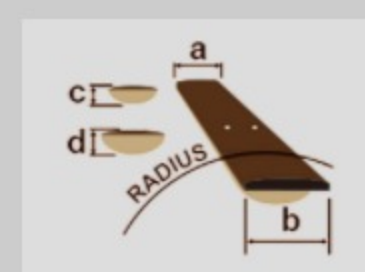

PCBE12

COLOR VARIATION :

OPN : Open Pore Natural

SHARE :

SPEC

SPECS

body shape	Grand Concert body
top	Spruce top
back & sides	Okoume back & Okoume sides
neck	PCBE / Maple neck
fretboard	Laurel fretboard
bridge	Laurel bridge
inlay	White dot inlay
soundhole rosette	Tortoiseshell
tuning machine	Chrome Die-cast tuners
nut material	Plastic
number of frets	20
saddle material	Plastic
strings	Ibanez IABS4XC32 Carbon coated
string gauge	.040/.060/.075/.095
string space	19mm
factory tuning	1G,2D,3A,4E
pickup	Ibanez Undersaddle
preamp	Ibanez AEQ-2T preamp w/Onboard tuner
output jack	1/4" output

NECK DIMENSIONS

Scale :	810mm/32"
a : Width	43mm at NUT
b : Width	58mm at 14F
c : Thickness	21mm at 1F
d : Thickness	23.5mm at 7F
Radius :	400mmR

DESCRIPTION +

BODY DIMENSIONS

a : Length	19 3/8"
b : Width	15 1/4"
c : Max Depth	4 1/4"