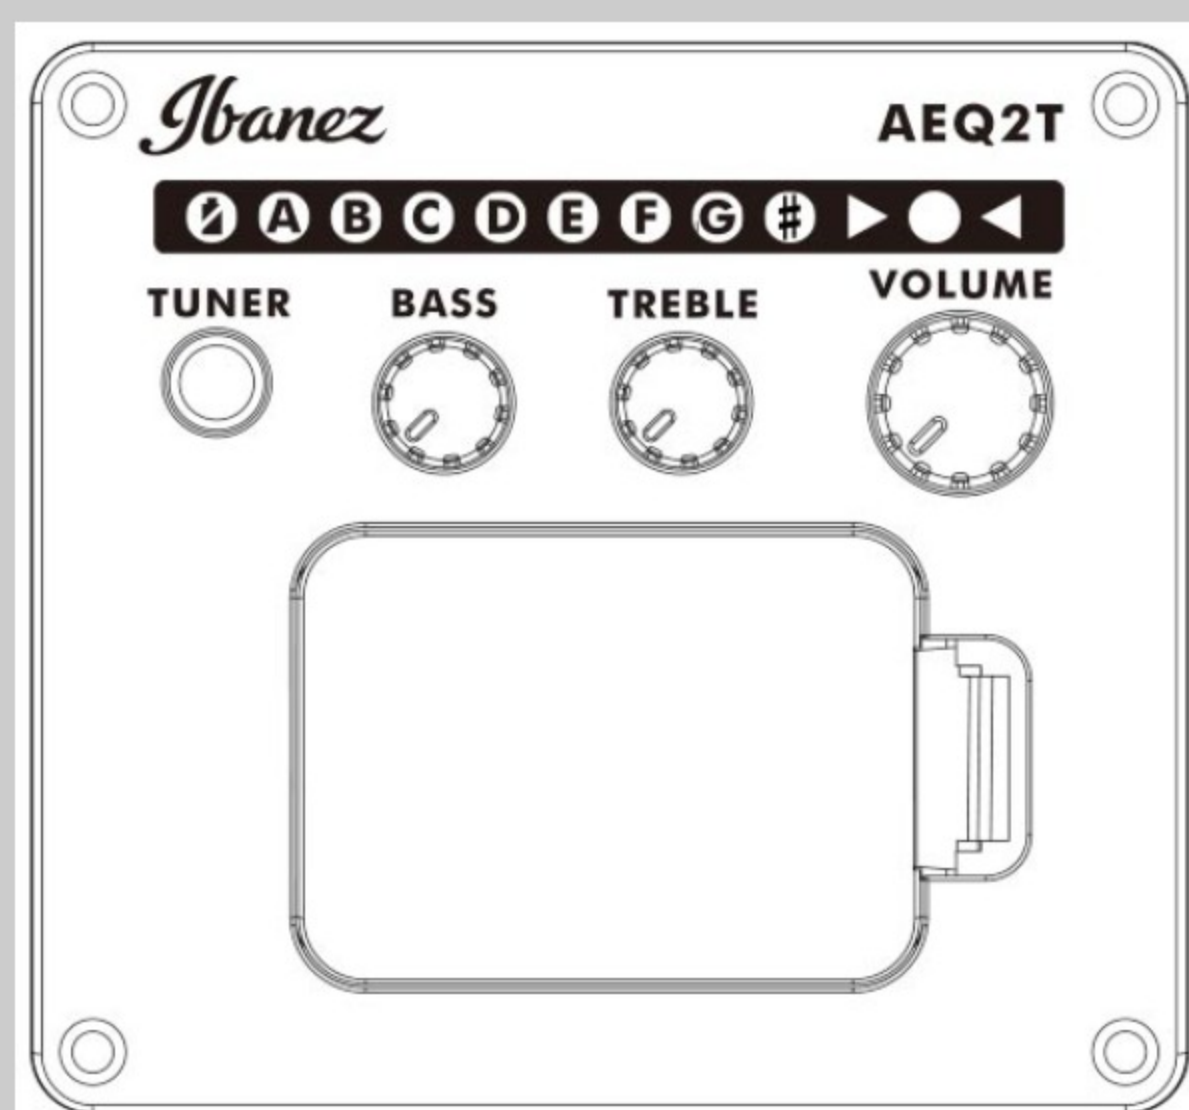

PREAMP

DESCRIPTION +

OTHER FEATURES

Recommended Bag IABB540-BK