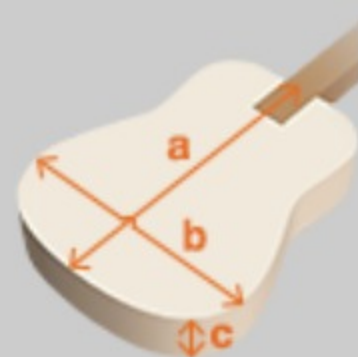

PCBE12

COLOR VARIATION :

OPN : Open Pore Natural

SHARE :

SPEC

SPECS

body shape	Grand Concert body
top	Spruce top
back & sides	Okoume back & Okoume sides
neck	PCBE / Maple neck
fretboard	Laurel fretboard
bridge	Laurel bridge
inlay	White dot inlay
soundhole rosette	Tortoiseshell
tuning machine	Chrome Die-cast tuners
nut material	Plastic
number of frets	20
saddle material	Plastic
strings	Ibanez IABS4XC32 Carbon coated
string gauge	.040/.060/.075/.095
string space	19mm
factory tuning	1G,2D,3A,4E
pickup	Ibanez Undersaddle
preamp	Ibanez AEQ-2T preamp w/Onboard tuner
output jack	1/4" output

NECK DIMENSIONS

Scale :	810mm/32"
a : Width	43mm at NUT
b : Width	58mm at 14F
c : Thickness	21mm at 1F
d : Thickness	23.5mm at 7F
Radius :	400mmR

DESCRIPTION +

BODY DIMENSIONS

a : Length	19 3/8"
b : Width	15 1/4"
c : Max Depth	4 1/4"