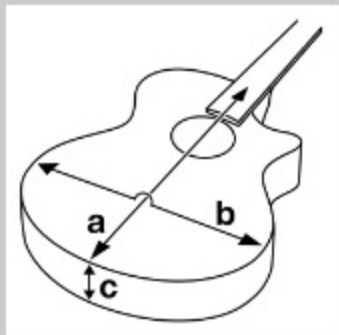

PCBE12

COLOR VARIATION : 
OPN : Open Pore Natural

SHARE :  

SPEC

SPECS

body shape	Grand Concert body
top	Spruce top
back & sides	Okoume back & Okoume sides
neck	PCBE / Maple neck
fretboard	Laurel fretboard
bridge	Laurel bridge
inlay	White dot inlay
soundhole rosette	Tortoiseshell
tuning machine	Chrome Die-cast tuners
number of frets	20
bridge pins	Black with white dot
strings	Ibanez IABS4XC32 Carbon coated
string gauge	.040/.060/.075/.095
string space	19mm
factory tuning	1G,2D,3A,4E
pickup	Ibanez Undersaddle
preamp	Ibanez AEQ-2T preamp w/Onboard tuner
output jack	1/4" output
battery	9V x1

NECK DIMENSIONS

Scale :	810mm/32"
a : Width	43mm at NUT
b : Width	58mm at 14F
c : Thickness	21mm at 1F
d : Thickness	23.5mm at 7F
Radius :	400mmR

DESCRIPTION +

BODY DIMENSIONS

a : Length	19 3/8"
b : Width	15 1/4"
c : Max Depth	4 1/4"