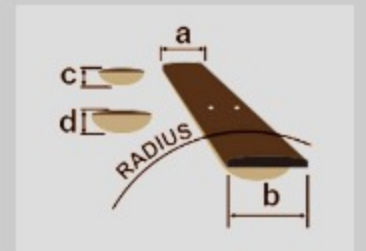

PCBE12

COLOR VARIATION : 
OPN : Open Pore Natural

SHARE :  

SPEC

SPECS

body shape	Grand Concert body
top	Spruce top
back & sides	Okoume back & Okoume sides
neck	PCBE / Maple neck
fretboard	Laurel fretboard
bridge	Laurel bridge
inlay	White dot inlay
soundhole rosette	Tortoiseshell
tuning machine	Chrome Die-cast tuners
number of frets	20
bridge pins	Black with white dot
strings	Ibanez IABS4XC32 Carbon coated
string gauge	.040/.060/.075/.095
string space	19mm
factory tuning	1G,2D,3A,4E
pickup	Ibanez Undersaddle
preamp	Ibanez AEQ-2T preamp w/Onboard tuner
output jack	1/4" output
battery	9V x1

NECK DIMENSIONS

Scale :	810mm/32"
a : Width	43mm at NUT
b : Width	58mm at 14F
c : Thickness	21mm at 1F
d : Thickness	23.5mm at 7F
Radius :	400mmR

DESCRIPTION +

BODY DIMENSIONS

a : Length	19 3/8"
b : Width	15 1/4"
c : Max Depth	4 1/4"