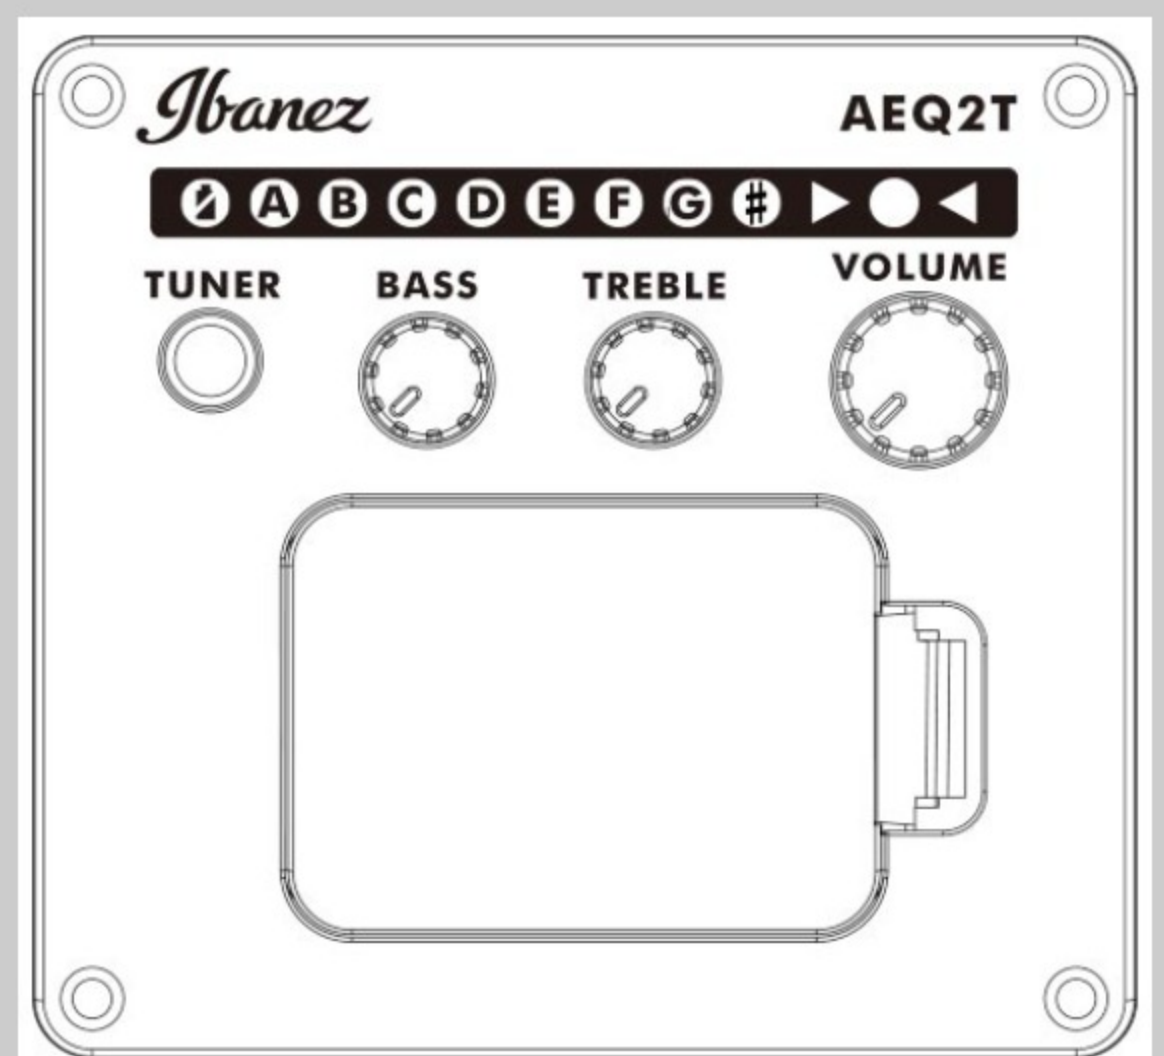

PREAMP

DESCRIPTION +

OTHER FEATURES

Recommended Bag IABB540-BK