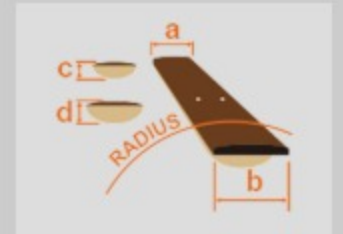

PCBE12

OPN : Open Pore Natural

COLOR VARIATION :

SHARE :  

SPEC

SPEC

body shape	Grand Concert body
top	Spruce top
back & sides	Sapele back & Sapele sides
neck	PCBE / Maple neck
fretboard	Nandu Wood fretboard
bridge	Nandu Wood bridge
inlay	White dot
soundhole rosette	Tortoiseshell
tuning machine	Chrome Die-cast Tuners
nut material	Plastic
number of frets	20
saddle material	Plastic
bridge pins	Black with white dot
strings	Ibanez IABS4XC32 Carbon coated
string gauge	.040/.060/.075/.095
string space	19mm
factory tuning	1G,2D,3A,4E
pickup	Ibanez Undersaddle
preamp	Ibanez AEQ-2T preamp w/Onboard tuner
output jack	1/4" output

NECK DIMENSIONS

Scale :	812.8mm
a : Width	43mm at NUT
b : Width	58mm at 14F
c : Thickness	21mm at 1F
d : Thickness	23.5mm at 7F
Radius :	400mmR

BODY DIMENSIONS

a : Length	19 1/4"
b : Width	15 1/4"
c : Max Depth	4 1/4"