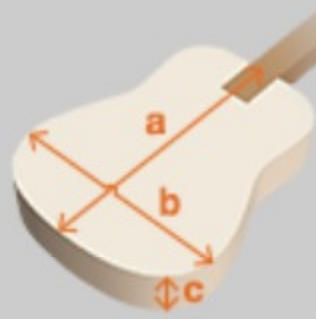

PCBE12

OPN : Open Pore Natural

COLOR VARIATION :

SHARE :  

SPEC

SPEC

body shape	Grand Concert body
top	Spruce top
back & sides	Sapele back & Sapele sides
neck	PCBE / Maple neck
fretboard	Nandu Wood fretboard
bridge	Nandu Wood bridge
inlay	White dot
soundhole rosette	Tortoiseshell
tuning machine	Chrome Die-cast Tuners
nut material	Plastic
number of frets	20
saddle material	Plastic
bridge pins	Black with white dot
strings	Ibanez IABS4XC32 Carbon coated
string gauge	.040/.060/.075/.095
string space	19mm
factory tuning	1G,2D,3A,4E
pickup	Ibanez Undersaddle
preamp	Ibanez AEQ-2T preamp w/Onboard tuner
output jack	1/4" output

NECK DIMENSIONS

Scale :	812.8mm
a : Width	43mm at NUT
b : Width	58mm at 14F
c : Thickness	21mm at 1F
d : Thickness	23.5mm at 7F
Radius :	400mmR

BODY DIMENSIONS

a : Length	19 1/4"
b : Width	15 1/4"
c : Max Depth	4 1/4"