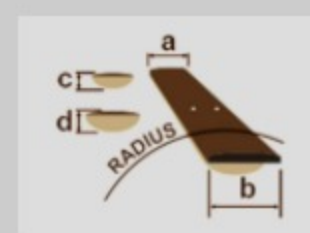

PCBE12

COLOR VARIATION : 

OPN : Open Pore Natural

SHARE :  

SPEC

SPECS

body shape	Grand Concert body
top	Spruce top
back & sides	Sapele back & Sapele sides
neck	PCBE / Maple neck
fretboard	Nandu Wood fretboard
bridge	Nandu Wood bridge
inlay	White dot inlay
soundhole rosette	Tortoiseshell
tuning machine	Chrome Die-cast tuners
number of frets	20
bridge pins	Black with white dot
strings	Ibanez IABS4XC32 Carbon coated
string gauge	.040/.060/.075/.095
string space	19mm
factory tuning	1G,2D,3A,4E
pickup	Ibanez Undersaddle
preamp	Ibanez AEQ-2T preamp w/Onboard tuner
output jack	1/4" output

NECK DIMENSIONS

Scale :	812.8mm/32"
a : Width	43mm at NUT
b : Width	58mm at 14F
c : Thickness	21mm at 1F
d : Thickness	23.5mm at 7F
Radius :	400mmR

DESCRIPTION +

BODY DIMENSIONS

a : Length	19 3/8"
b : Width	15 3/8"
c : Max Depth	4 1/4"