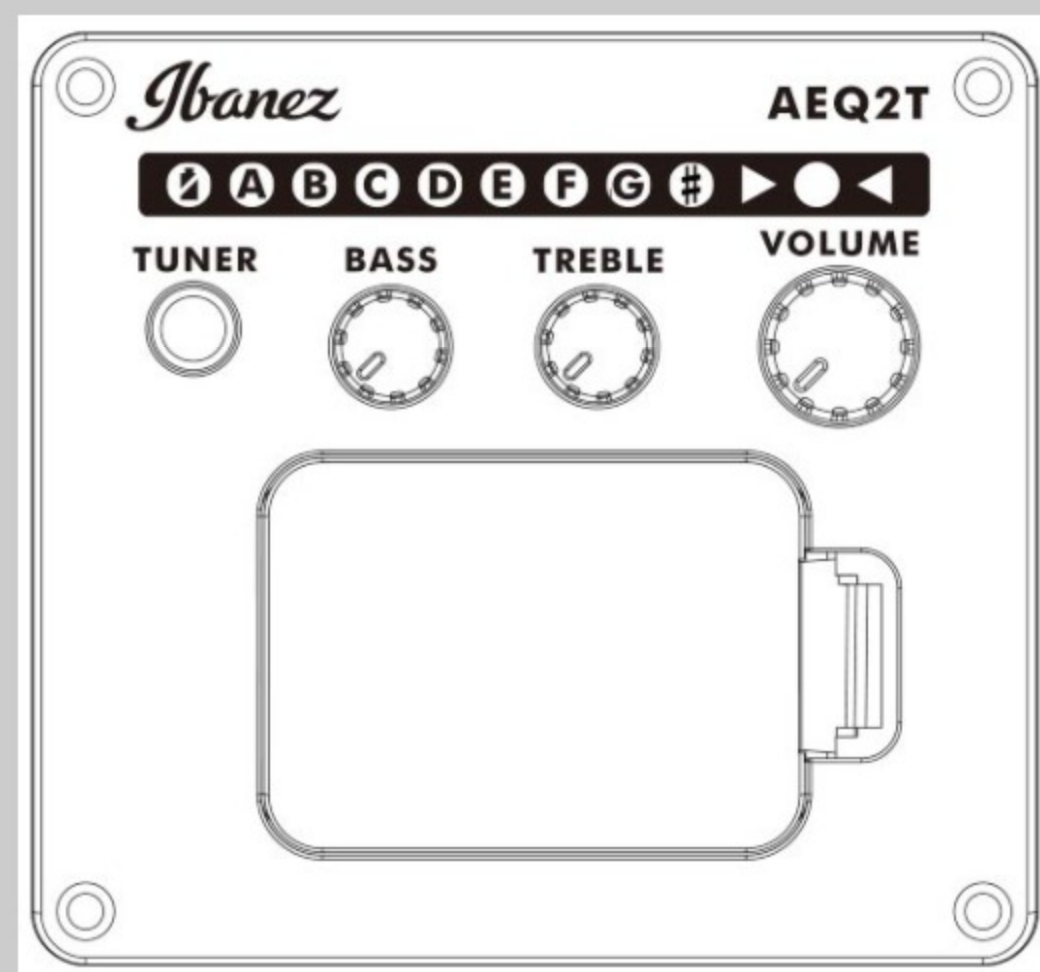

PCBE12

COLOR VARIATION :

OPN : Open Pore Natural

SHARE :

SPEC

SPECS

body shape	Grand Concert body
top	Spruce top
back & sides	Sapele back & Sapele sides
neck	PCBE / Maple neck
fretboard	Nandu Wood fretboard
bridge	Nandu Wood bridge
inlay	White dot inlay
soundhole rosette	Tortoiseshell
tuning machine	Chrome Die-cast tuners
number of frets	20
bridge pins	Black with white dot
strings	Ibanez IABS4XC32 Carbon coated
string gauge	.040/.060/.075/.095
string space	19mm
factory tuning	1G,2D,3A,4E
pickup	Ibanez Undersaddle
preamp	Ibanez AEQ-2T preamp w/Onboard tuner
output jack	1/4" output

NECK DIMENSIONS

Scale :	812.8mm/32"
a : Width	43mm at NUT
b : Width	58mm at 14F
c : Thickness	21mm at 1F
d : Thickness	23.5mm at 7F
Radius :	400mmR

DESCRIPTION +

BODY DIMENSIONS

a : Length	19 3/8"
b : Width	15 3/8"
c : Max Depth	4 1/4"

DESCRIPTION +

PREAMP

DESCRIPTION +