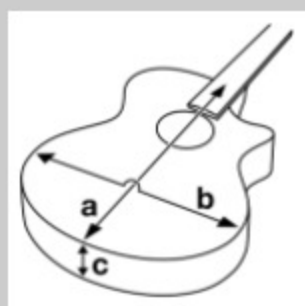

PCBE12

COLOR VARIATION : 

OPN : Open Pore Natural

SHARE :  

SPEC

SPECS

body shape	Grand Concert body
top	Spruce top
back & sides	Sapele back & Sapele sides
neck	PCBE / Maple neck
fretboard	Nandu Wood fretboard
bridge	Nandu Wood bridge
inlay	White dot inlay
soundhole rosette	Tortoiseshell
tuning machine	Chrome Die-cast tuners
number of frets	20
bridge pins	Black with white dot
strings	Ibanez IABS4XC32 Carbon coated
string gauge	.040/.060/.075/.095
string space	19mm
factory tuning	1G,2D,3A,4E
pickup	Ibanez Undersaddle
preamp	Ibanez AEQ-2T preamp w/Onboard tuner
output jack	1/4" output

NECK DIMENSIONS

Scale :	812.8mm/32"
a : Width	43mm at NUT
b : Width	58mm at 14F
c : Thickness	21mm at 1F
d : Thickness	23.5mm at 7F
Radius :	400mmR

DESCRIPTION +

BODY DIMENSIONS

a : Length	19 3/8"
b : Width	15 3/8"
c : Max Depth	4 1/4"