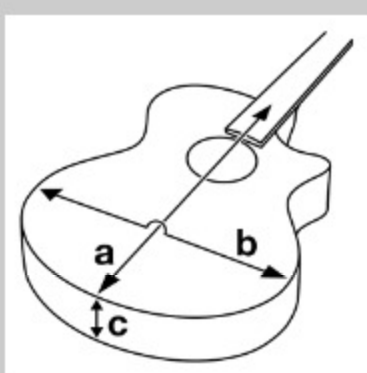

PCBE12

COLOR VARIATION : 

OPN : Open Pore Natural

SHARE :  

SPEC

SPECS

body shape	Grand Concert body
top	Spruce top
back & sides	Sapele back & Sapele sides
neck	PCBE / Maple neck
fretboard	Nandu Wood fretboard
bridge	Nandu Wood bridge
inlay	White dot inlay
soundhole rosette	Tortoiseshell
tuning machine	Chrome Die-cast tuners
number of frets	20
bridge pins	Black with white dot
strings	Ibanez IABS4XC32 Carbon coated
string gauge	.040/.060/.075/.095
string space	11mm
factory tuning	1G,2D,3A,4E
pickup	Ibanez Undersaddle
preamp	Ibanez AEQ-2T preamp w/Onboard tuner
output jack	1/4" output
battery	9V x1

NECK DIMENSIONS

Scale :	812.8mm/32"
a : Width	43mm at NUT
b : Width	58mm at 14F
c : Thickness	21mm at 1F
d : Thickness	23.5mm at 7F
Radius :	400mmR

DESCRIPTION +

BODY DIMENSIONS

a : Length	19 3/8"
b : Width	15 3/8"
c : Max Depth	4 1/4"