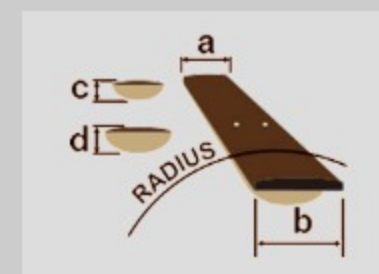

PCBE12

COLOR VARIATION : 

OPN : Open Pore Natural

SHARE :  

SPEC

SPECS

body shape	Grand Concert body
top	Spruce top
back & sides	Sapele back & Sapele sides
neck	PCBE / Maple neck
fretboard	Nandu Wood fretboard
bridge	Nandu Wood bridge
inlay	White dot inlay
soundhole rosette	Tortoiseshell
tuning machine	Chrome Die-cast tuners
number of frets	20
bridge pins	Black with white dot
strings	Ibanez IABS4XC32 Carbon coated
string gauge	.040/.060/.075/.095
string space	11mm
factory tuning	1G,2D,3A,4E
pickup	Ibanez Undersaddle
preamp	Ibanez AEQ-2T preamp w/Onboard tuner
output jack	1/4" output
battery	9V x1

NECK DIMENSIONS

Scale :	812.8mm/32"
a : Width	43mm at NUT
b : Width	58mm at 14F
c : Thickness	21mm at 1F
d : Thickness	23.5mm at 7F
Radius :	400mmR

DESCRIPTION +

BODY DIMENSIONS

a : Length	19 3/8"
b : Width	15 3/8"
c : Max Depth	4 1/4"