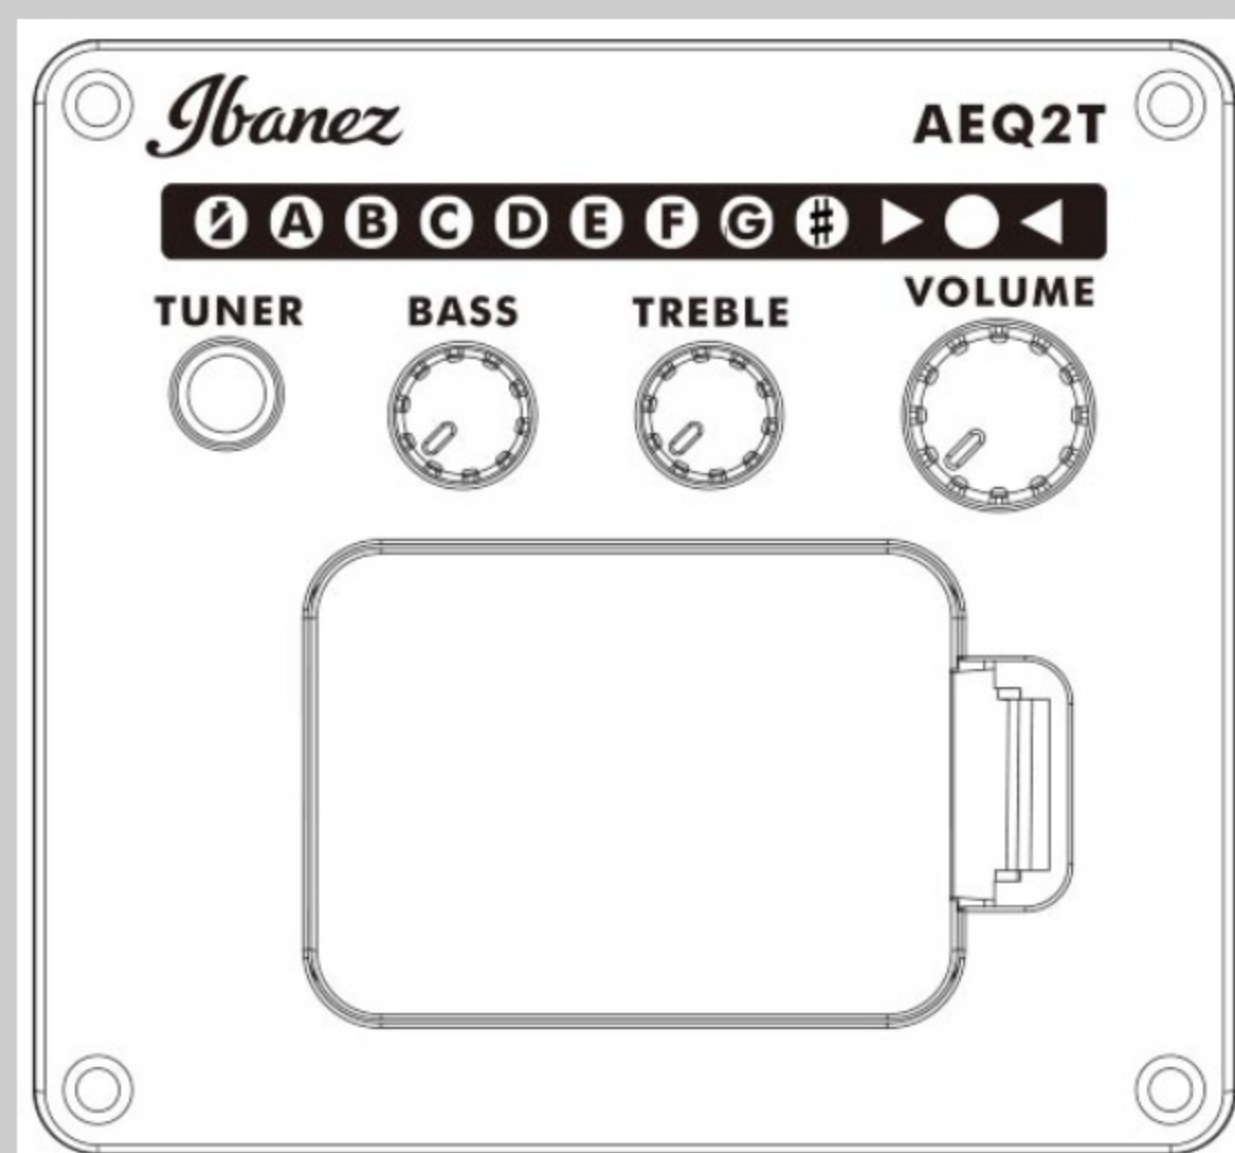

PCBE12

COLOR VARIATION :

OPN : Open Pore Natural

SHARE :

SPEC

SPECS

body shape	Grand Concert body
top	Spruce top
back & sides	Sapele back & Sapele sides
neck	PCBE / Maple neck
fretboard	Nandu Wood fretboard
bridge	Nandu Wood bridge
inlay	White dot inlay
soundhole rosette	Tortoiseshell
tuning machine	Chrome Die-cast tuners
number of frets	20
bridge pins	Black with white dot
strings	Ibanez IABS4XC32 Carbon coated
string gauge	.040/.060/.075/.095
string space	11mm
factory tuning	1G,2D,3A,4E
pickup	Ibanez Undersaddle
preamp	Ibanez AEQ-2T preamp w/Onboard tuner
output jack	1/4" output
battery	9V x1

NECK DIMENSIONS

Scale :	812.8mm/32"
a : Width	43mm at NUT
b : Width	58mm at 14F
c : Thickness	21mm at 1F
d : Thickness	23.5mm at 7F
Radius :	400mmR

DESCRIPTION +

BODY DIMENSIONS

a : Length	19 3/8"
b : Width	15 3/8"
c : Max Depth	4 1/4"

DESCRIPTION +

PREAMP

DESCRIPTION +