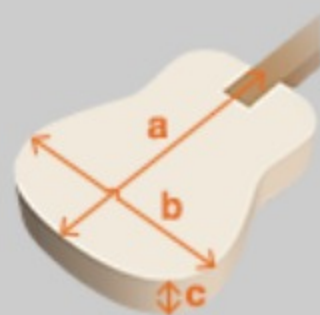

PCBE12MH

OPN : Open Pore Natural

COLOR VARIATION :

SHARE : [f](#) [t](#)

SPEC

SPEC

body shape	Grand Concert body
top	Sapele top
back & sides	Sapele back & Sapele sides
neck	Maple
fretboard	Nandu Wood
bridge	Nandu Wood
soundhole rosette	Tortoiseshell rosette
tuning machine	Chrome Die-cast tuners
number of frets	20
strings	Ibanez IABS4XC32 carbon coated strings
pickup	Ibanez Under Saddle pickup
preamp	Ibanez AEQ-2T preamp w/Onboard tuner
output jack	1/4" output
battery	9V battery
finish top	Open Pore
finish back and sides	Open Pore
finish neck back	Open Pore

NECK DIMENSIONS

Scale :	812.8mm
a : Width	43mm at NUT
b : Width	58mm at 14F
c : Thickness	21mm at 1F
d : Thickness	23.5mm at 7F
Radius :	400mmR

BODY DIMENSIONS

a : Length	19 1/2"
b : Width	15 1/4"
c : Max Depth	4 1/4"