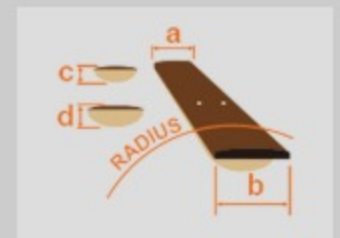

PCBE12MH

OPN : Open Pore Natural

COLOR VARIATION :

SHARE : [f](#) [t](#)

SPEC

SPEC

body shape	Grand Concert body
top	Sapele top
back & sides	Sapele back & Sapele sides
neck	Maple
fretboard	Nandu Wood
bridge	Nandu Wood
soundhole rosette	Tortoiseshell rosette
tuning machine	Chrome Die-cast tuners
number of frets	20
strings	Ibanez IABS4XC32 carbon coated strings
pickup	Ibanez Under Saddle pickup
preamp	Ibanez AEQ-2T preamp w/Onboard tuner
output jack	1/4" output
battery	9V battery
finish top	Open Pore
finish back and sides	Open Pore
finish neck back	Open Pore

NECK DIMENSIONS

Scale :	812.8mm
a : Width	43mm at NUT
b : Width	58mm at 14F
c : Thickness	21mm at 1F
d : Thickness	23.5mm at 7F
Radius :	400mmR

BODY DIMENSIONS

a : Length	19 1/2"
b : Width	15 1/4"
c : Max Depth	4 1/4"