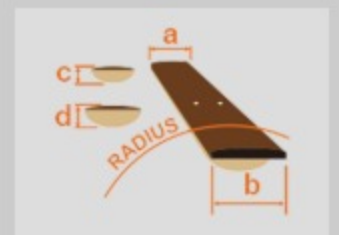

PCBE12MH

OPN : Open Pore Natural

COLOR VARIATION :

SHARE : [f](#) [t](#)

SPEC

SPEC

body shape	Grand Concert body
top	Okoume top
back & sides	Okoume back & Okoume sides
neck	PCBE / Maple neck
fretboard	Laurel fretboard
bridge	Laurel
inlay	White dot inlay
soundhole rosette	Tortoiseshell
tuning machine	Chrome Die-cast tuners
nut material	Plastic
number of frets	20
saddle material	Plastic
bridge pins	Black with white dot
strings	Ibanez IABS4XC32 Carbon coated
string gauge	.040/.060/.075/.095
string space	19mm
factory tuning	1G,2D,3A,4E
pickup	Ibanez Undersaddle
preamp	Ibanez AEQ-2T preamp w/Onboard tuner
output jack	1/4" output

NECK DIMENSIONS

Scale :	810mm
a : Width	43mm at NUT
b : Width	58mm at 14F
c : Thickness	21mm at 1F
d : Thickness	23.5mm at 7F
Radius :	400mmR

BODY DIMENSIONS

a : Length	19 1/4"
b : Width	15 1/4"
c : Max Depth	4 1/4"