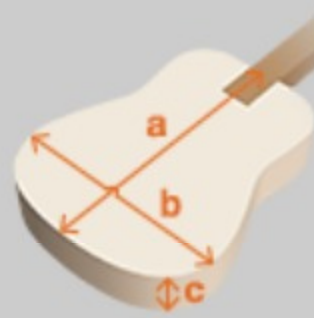

PCBE12MH

OPN : Open Pore Natural

COLOR VARIATION :

SHARE : [f](#) [t](#)

SPEC

SPEC

body shape	Grand Concert body
top	Okoume top
back & sides	Okoume back & Okoume sides
neck	PCBE / Maple neck
fretboard	Laurel fretboard
bridge	Laurel
inlay	White dot inlay
soundhole rosette	Tortoiseshell
tuning machine	Chrome Die-cast tuners
nut material	Plastic
number of frets	20
saddle material	Plastic
bridge pins	Black with white dot
strings	Ibanez IABS4XC32 Carbon coated
string gauge	.040/.060/.075/.095
string space	19mm
factory tuning	1G,2D,3A,4E
pickup	Ibanez Undersaddle
preamp	Ibanez AEQ-2T preamp w/Onboard tuner
output jack	1/4" output

NECK DIMENSIONS

Scale :	810mm
a : Width	43mm at NUT
b : Width	58mm at 14F
c : Thickness	21mm at 1F
d : Thickness	23.5mm at 7F
Radius :	400mmR

BODY DIMENSIONS

a : Length	19 1/4"
b : Width	15 1/4"
c : Max Depth	4 1/4"