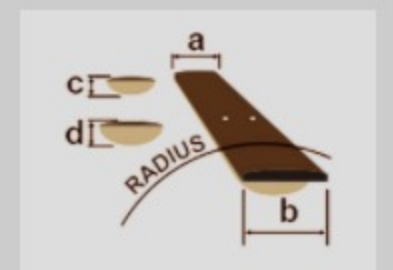

PCBE12MH

COLOR VARIATION : 

OPN : Open Pore Natural

SHARE :  

SPEC

SPECS

body shape	Grand Concert body
top	Okoume top
back & sides	Okoume back & Okoume sides
neck	PCBE / Maple neck
fretboard	Laurel fretboard
bridge	Laurel bridge
inlay	White dot inlay
soundhole rosette	Tortoiseshell
tuning machine	Chrome Die-cast tuners
nut material	Plastic
number of frets	20
saddle material	Plastic
strings	Ibanez IABS4XC32 Carbon coated
string gauge	.040/.060/.075/.095
string space	19mm
factory tuning	1G,2D,3A,4E
pickup	Ibanez Undersaddle
preamp	Ibanez AEQ-2T preamp w/Onboard tuner
output jack	1/4" output

NECK DIMENSIONS

Scale :	810mm/32"
a : Width	43mm at NUT
b : Width	58mm at 14F
c : Thickness	21mm at 1F
d : Thickness	23.5mm at 7F
Radius :	400mmR

DESCRIPTION +

BODY DIMENSIONS

a : Length	19 3/8"
b : Width	15 1/4"
c : Max Depth	4 1/4"