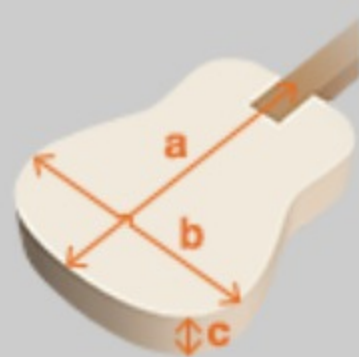

PCBE12MH

COLOR VARIATION : 

OPN : Open Pore Natural

SHARE :  

SPEC

SPECS

body shape	Grand Concert body
top	Okoume top
back & sides	Okoume back & Okoume sides
neck	PCBE / Maple neck
fretboard	Laurel fretboard
bridge	Laurel bridge
inlay	White dot inlay
soundhole rosette	Tortoiseshell
tuning machine	Chrome Die-cast tuners
nut material	Plastic
number of frets	20
saddle material	Plastic
strings	Ibanez IABS4XC32 Carbon coated
string gauge	.040/.060/.075/.095
string space	19mm
factory tuning	1G,2D,3A,4E
pickup	Ibanez Undersaddle
preamp	Ibanez AEQ-2T preamp w/Onboard tuner
output jack	1/4" output

NECK DIMENSIONS

Scale :	810mm/32"
a : Width	43mm at NUT
b : Width	58mm at 14F
c : Thickness	21mm at 1F
d : Thickness	23.5mm at 7F
Radius :	400mmR

DESCRIPTION +

BODY DIMENSIONS

a : Length	19 3/8"
b : Width	15 1/4"
c : Max Depth	4 1/4"