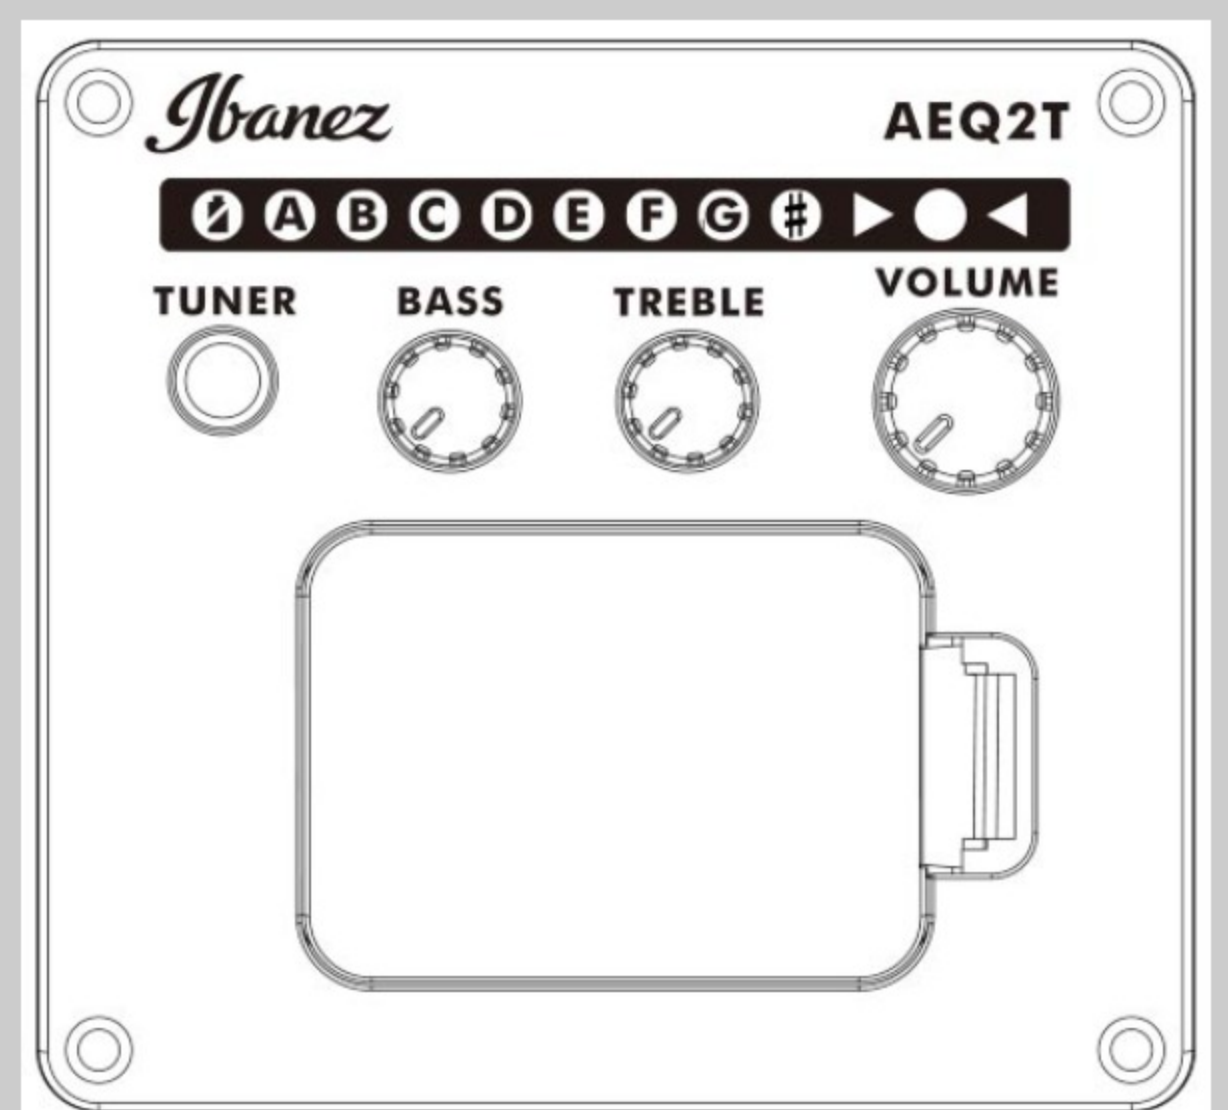

PREAMP

DESCRIPTION +

OTHER FEATURES

Recommended Bag IABB540-BK