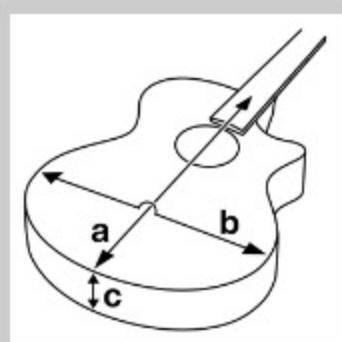

PCBE12MH

COLOR VARIATION :

OPN : Open Pore Natural

SHARE :  

SPEC

SPECS

body shape	Grand Concert body
top	Okoume top
back & sides	Okoume back & Okoume sides
neck	PCBE / Maple neck
fretboard	Laurel fretboard
bridge	Laurel bridge
inlay	White dot inlay
soundhole rosette	Tortoiseshell
tuning machine	Chrome Die-cast tuners
number of frets	20
bridge pins	Black with white dot
strings	Ibanez IABS4XC32 Carbon coated
string gauge	.040/.060/.075/.095
string space	19mm
factory tuning	1G,2D,3A,4E
pickup	Ibanez Undersaddle
preamp	Ibanez AEQ-2T preamp w/Onboard tuner
output jack	1/4" output
battery	9V x1

NECK DIMENSIONS

Scale :	810mm/32"
a : Width	43mm at NUT
b : Width	58mm at 14F
c : Thickness	21mm at 1F
d : Thickness	23.5mm at 7F
Radius :	400mmR

DESCRIPTION +

BODY DIMENSIONS

a : Length	19 3/8"
b : Width	15 1/4"
c : Max Depth	4 1/4"