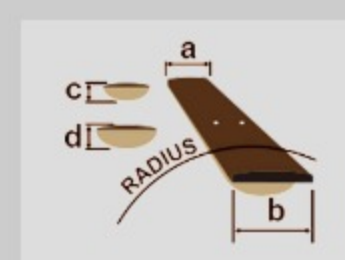

PCBE12MH

COLOR VARIATION :

OPN : Open Pore Natural

SHARE :  

SPEC

SPECS

body shape	Grand Concert body
top	Okoume top
back & sides	Okoume back & Okoume sides
neck	PCBE / Maple neck
fretboard	Laurel fretboard
bridge	Laurel bridge
inlay	White dot inlay
soundhole rosette	Tortoiseshell
tuning machine	Chrome Die-cast tuners
number of frets	20
bridge pins	Black with white dot
strings	Ibanez IABS4XC32 Carbon coated
string gauge	.040/.060/.075/.095
string space	19mm
factory tuning	1G,2D,3A,4E
pickup	Ibanez Undersaddle
preamp	Ibanez AEQ-2T preamp w/Onboard tuner
output jack	1/4" output
battery	9V x1

NECK DIMENSIONS

Scale :	810mm/32"
a : Width	43mm at NUT
b : Width	58mm at 14F
c : Thickness	21mm at 1F
d : Thickness	23.5mm at 7F
Radius :	400mmR

DESCRIPTION +

BODY DIMENSIONS

a : Length	19 3/8"
b : Width	15 1/4"
c : Max Depth	4 1/4"