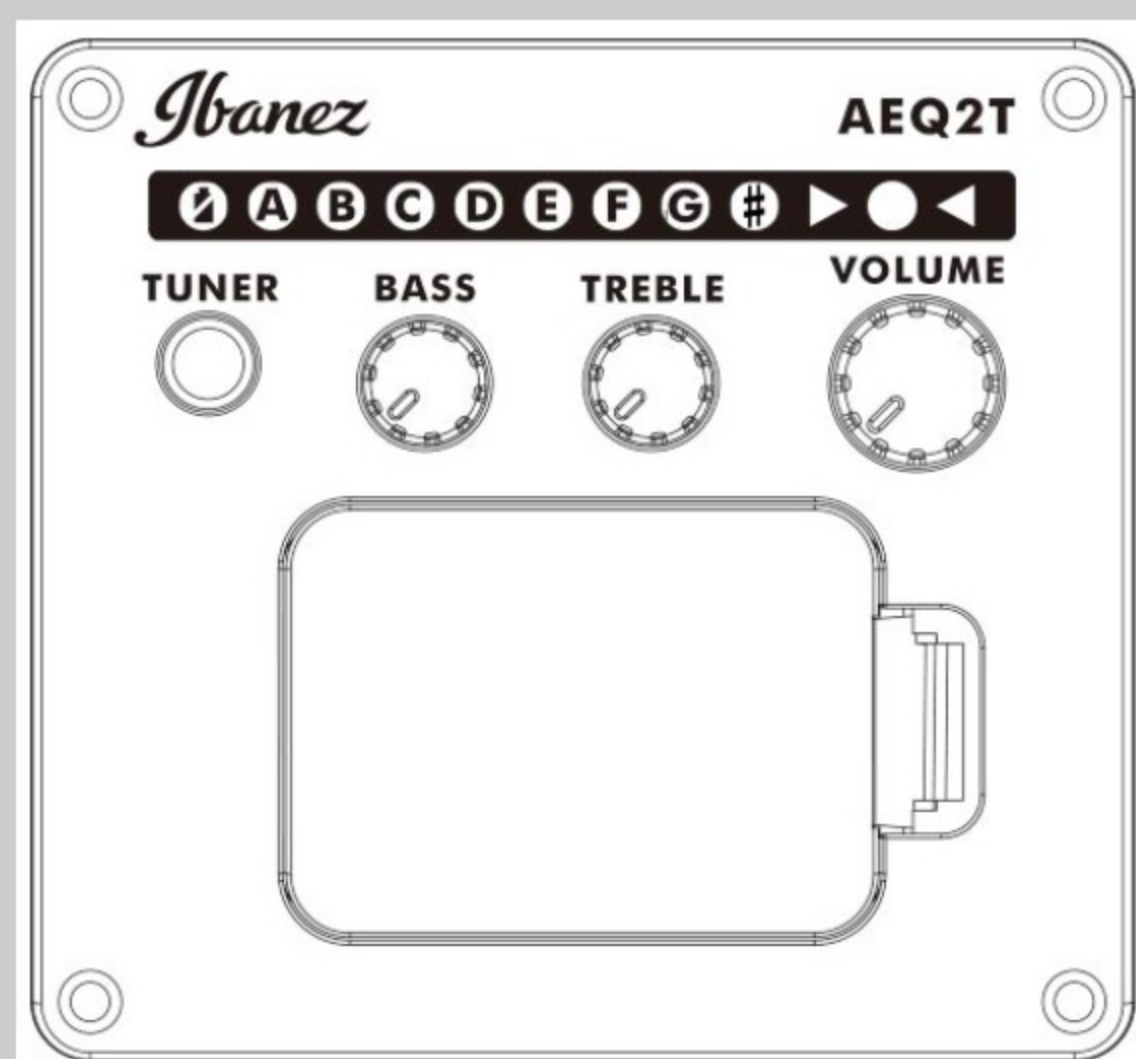

PREAMP

DESCRIPTION +

OTHER FEATURES

Recommended Bag IABB540-BK