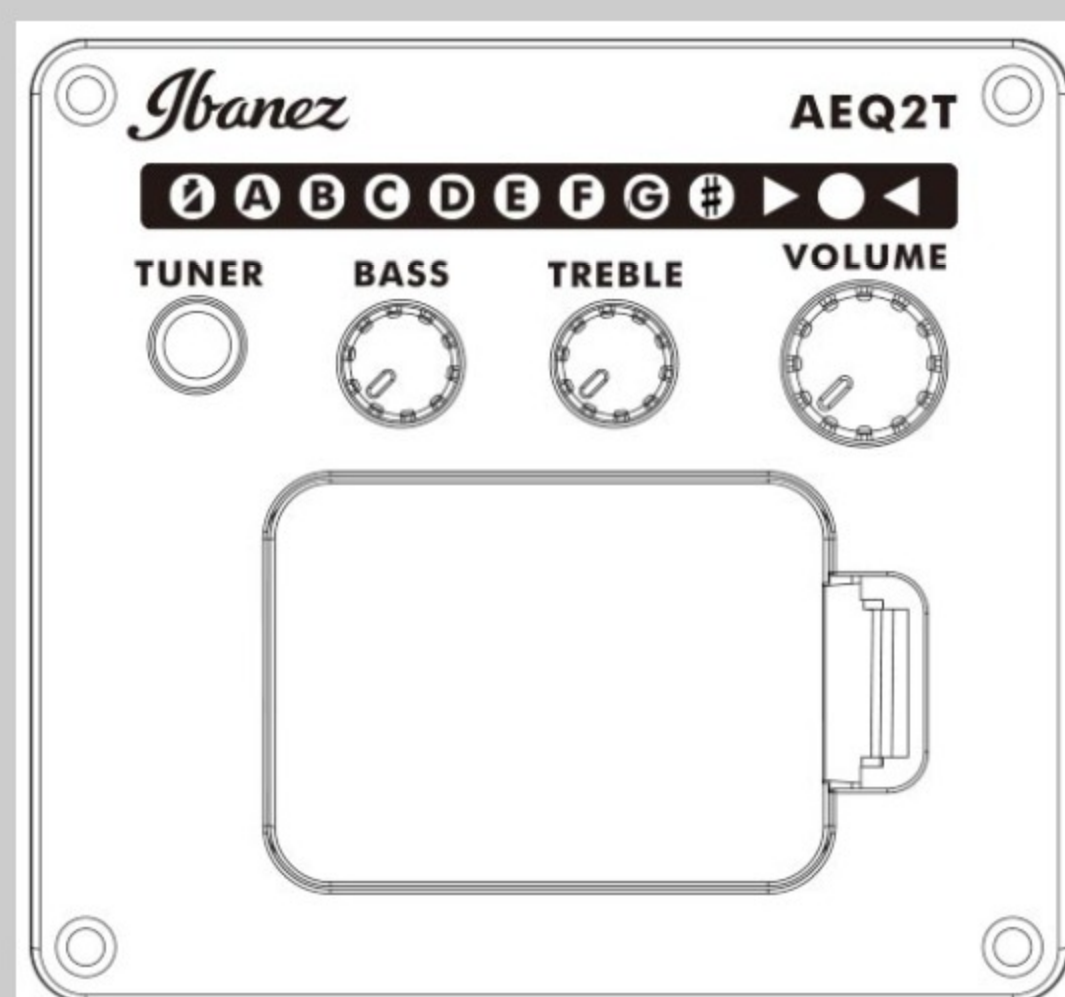

PREAMP

OTHERS

Recommended Case	SGBE50C