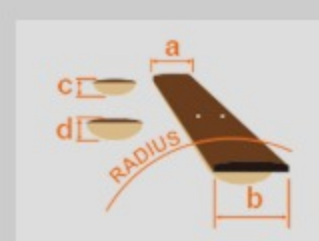

# PCBE12MH

OPN : Open Pore Natural

COLOR VARIATION :

SHARE :  

### SPEC

body shape	Grand Concert body
top	Sapele top
back & sides	Sapele back & Sapele sides
neck	PCBE / Maple neck
fretboard	Nandu Wood fretboard
bridge	Nandu Wood bridge
inlay	White dot
soundhole rosette	Tortoiseshell
tuning machine	Chrome Die-cast Tuners
nut material	Plastic
number of frets	20
saddle material	Plastic
bridge pins	Black with white dot
strings	Ibanez IABS4XC32 Carbon coated
string gauge	.040/.060/.075/.095
string space	19mm
factory tuning	1G,2D,3A,4E
pickup	Ibanez Undersaddle
preamp	Ibanez AEQ-2T preamp w/Onboard tuner
output jack	1/4" output

### NECK DIMENSIONS

Scale :	812.8mm
a : Width	43mm at NUT
b : Width	58mm at 14F
c : Thickness	21mm at 1F
d : Thickness	23.5mm at 7F
Radius :	400mmR

### BODY DIMENSIONS

a : Length	19 1/4"
b : Width	15 1/4"
c : Max Depth	4 1/4"