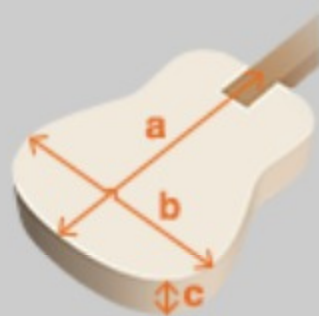

### SPEC

body shape	Grand Concert body
top	Sapele top
back & sides	Sapele back & Sapele sides
neck	PCBE / Maple neck
fretboard	Nandu Wood fretboard
bridge	Nandu Wood bridge
inlay	White dot
soundhole rosette	Tortoiseshell
tuning machine	Chrome Die-cast Tuners
nut material	Plastic
number of frets	20
saddle material	Plastic
bridge pins	Black with white dot
strings	Ibanez IABS4XC32 Carbon coated
string gauge	.040/.060/.075/.095
string space	19mm
factory tuning	1G,2D,3A,4E
pickup	Ibanez Undersaddle
preamp	Ibanez AEQ-2T preamp w/Onboard tuner
output jack	1/4" output

### NECK DIMENSIONS

Scale :	812.8mm
a : Width	43mm at NUT
b : Width	58mm at 14F
c : Thickness	21mm at 1F
d : Thickness	23.5mm at 7F
Radius :	400mmR

### BODY DIMENSIONS

a : Length	19 1/4"
b : Width	15 1/4"
c : Max Depth	4 1/4"