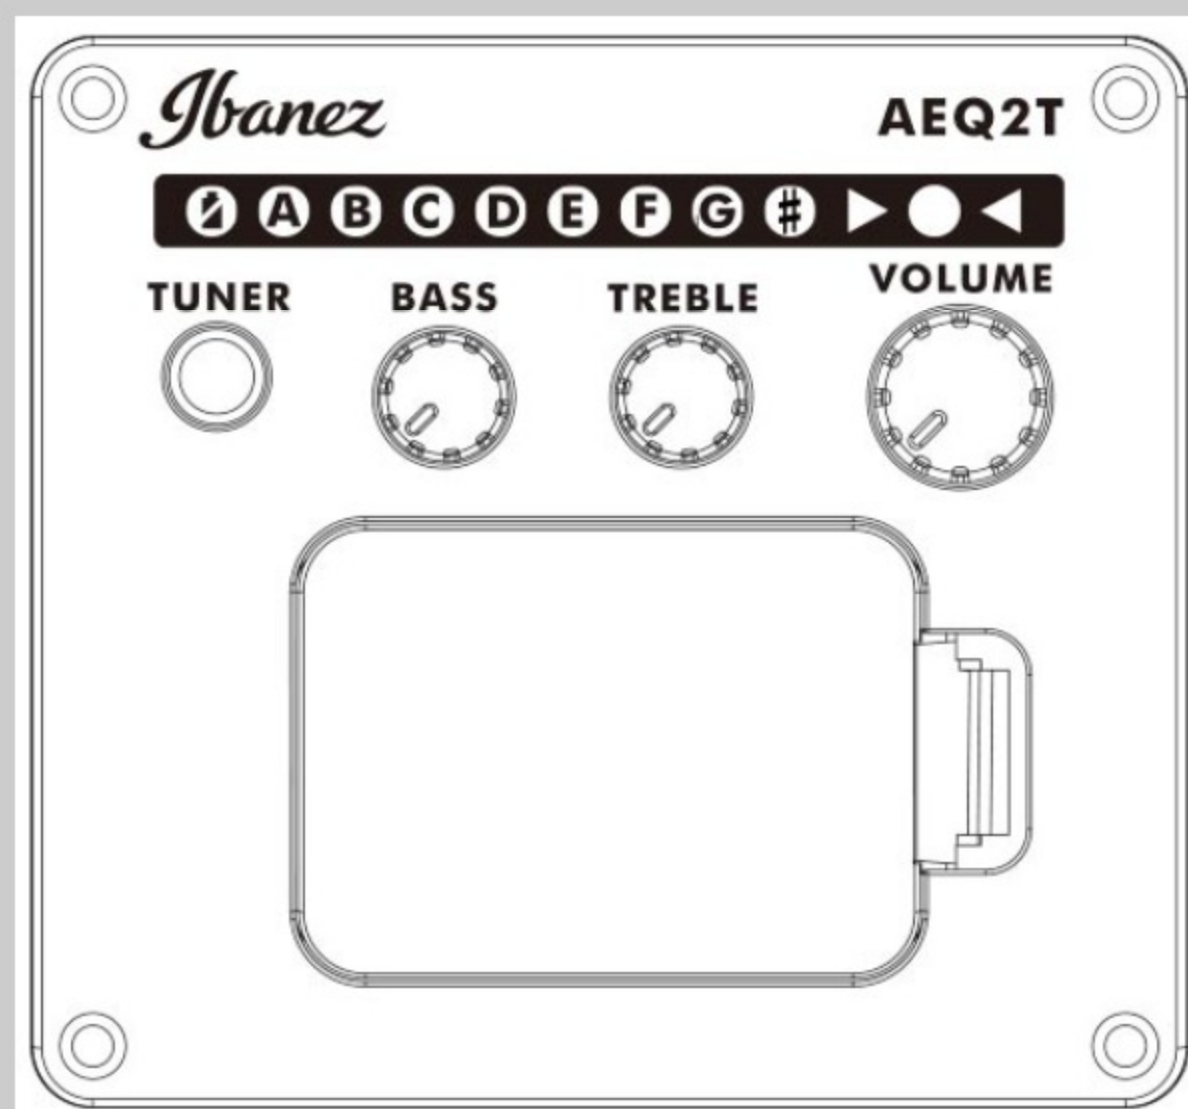

PCBE12MH

COLOR VARIATION :

OPN : Open Pore Natural

SHARE :

SPEC

SPECS

body shape	Grand Concert body
top	Sapele top
back & sides	Sapele back & Sapele sides
neck	PCBE / Maple neck
fretboard	Nandu Wood fretboard
bridge	Nandu Wood bridge
inlay	White dot inlay
soundhole rosette	Tortoiseshell
tuning machine	Chrome Die-cast tuners
nut material	Plastic
number of frets	20
saddle material	Plastic
strings	Ibanez IABS4XC32 Carbon coated
string gauge	.040/.060/.075/.095
string space	19mm
factory tuning	1G,2D,3A,4E
pickup	Ibanez Undersaddle
preamp	Ibanez AEQ-2T preamp w/Onboard tuner
output jack	1/4" output

NECK DIMENSIONS

Scale :	812.8mm/32"
a : Width	43mm at NUT
b : Width	58mm at 14F
c : Thickness	21mm at 1F
d : Thickness	23.5mm at 7F
Radius :	400mmR

DESCRIPTION +

BODY DIMENSIONS

a : Length	19 3/8"
b : Width	15 3/8"
c : Max Depth	4 1/4"

DESCRIPTION +

PREAMP

DESCRIPTION +