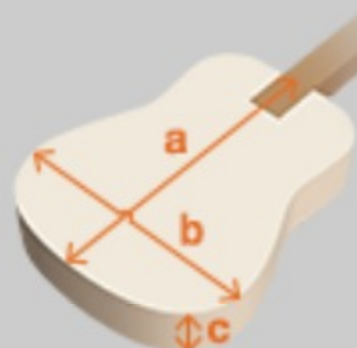

PCBE12MH

COLOR VARIATION : 

OPN : Open Pore Natural

SHARE :  

SPEC

SPECS

body shape	Grand Concert body
top	Sapele top
back & sides	Sapele back & Sapele sides
neck	PCBE / Maple neck
fretboard	Nandu Wood fretboard
bridge	Nandu Wood bridge
inlay	White dot inlay
soundhole rosette	Tortoiseshell
tuning machine	Chrome Die-cast tuners
nut material	Plastic
number of frets	20
saddle material	Plastic
strings	Ibanez IABS4XC32 Carbon coated
string gauge	.040/.060/.075/.095
string space	19mm
factory tuning	1G,2D,3A,4E
pickup	Ibanez Undersaddle
preamp	Ibanez AEQ-2T preamp w/Onboard tuner
output jack	1/4" output

NECK DIMENSIONS

Scale :	812.8mm/32"
a : Width	43mm at NUT
b : Width	58mm at 14F
c : Thickness	21mm at 1F
d : Thickness	23.5mm at 7F
Radius :	400mmR

DESCRIPTION +

BODY DIMENSIONS

a : Length	19 3/8"
b : Width	15 3/8"
c : Max Depth	4 1/4"

DESCRIPTION +

PREAMP

DESCRIPTION +