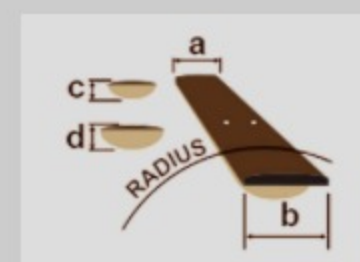

PCBE12MH

COLOR VARIATION : 

OPN : Open Pore Natural

SHARE :  

SPEC

SPECS

body shape	Grand Concert body
top	Sapele top
back & sides	Sapele back & Sapele sides
neck	PCBE / Maple neck
fretboard	Nandu Wood fretboard
bridge	Nandu Wood bridge
inlay	White dot inlay
soundhole rosette	Tortoiseshell
tuning machine	Chrome Die-cast tuners
nut material	Plastic
number of frets	20
saddle material	Plastic
strings	Ibanez IABS4XC32 Carbon coated
string gauge	.040/.060/.075/.095
string space	19mm
factory tuning	1G,2D,3A,4E
pickup	Ibanez Undersaddle
preamp	Ibanez AEQ-2T preamp w/Onboard tuner
output jack	1/4" output

NECK DIMENSIONS

Scale :	812.8mm/32"
a : Width	43mm at NUT
b : Width	58mm at 14F
c : Thickness	21mm at 1F
d : Thickness	23.5mm at 7F
Radius :	400mmR

DESCRIPTION +

BODY DIMENSIONS

a : Length	19 3/8"
b : Width	15 3/8"
c : Max Depth	4 1/4"