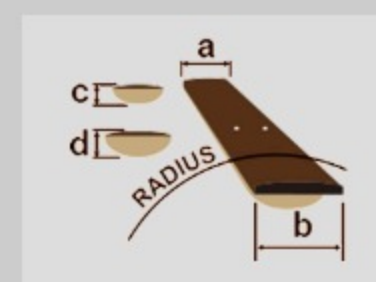

# PCBE12MH

COLOR VARIATION : 

OPN : Open Pore Natural

SHARE :  

### SPECS

body shape	Grand Concert body
top	Sapele top
back & sides	Sapele back & Sapele sides
neck	PCBE / Maple neck
fretboard	Nandu Wood fretboard
bridge	Nandu Wood bridge
inlay	White dot inlay
soundhole rosette	Tortoiseshell
tuning machine	Chrome Die-cast tuners
number of frets	20
bridge pins	Black with white dot
strings	Ibanez IABS4XC32 Carbon coated
string gauge	.040/.060/.075/.095
string space	11mm
factory tuning	1G,2D,3A,4E
pickup	Ibanez Undersaddle
preamp	Ibanez AEQ-2T preamp w/Onboard tuner
output jack	1/4" output
battery	9V x1

### NECK DIMENSIONS

Scale :	812.8mm/32"
a : Width	43mm at NUT
b : Width	58mm at 14F
c : Thickness	21mm at 1F
d : Thickness	23.5mm at 7F
Radius :	400mmR

DESCRIPTION +

### BODY DIMENSIONS

a : Length	19 3/8"
b : Width	15 3/8"
c : Max Depth	4 1/4"

DESCRIPTION +