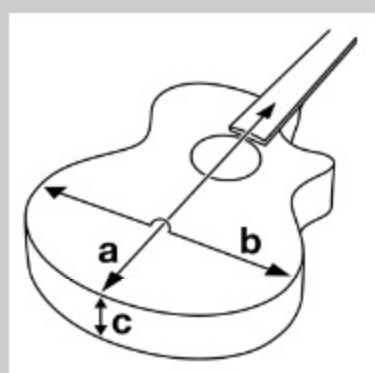

### SPECS

body shape	Grand Concert body
top	Sapele top
back & sides	Sapele back & Sapele sides
neck	PCBE / Maple neck
fretboard	Nandu Wood fretboard
bridge	Nandu Wood bridge
inlay	White dot inlay
soundhole rosette	Tortoiseshell
tuning machine	Chrome Die-cast tuners
number of frets	20
bridge pins	Black with white dot
strings	Ibanez IABS4XC32 Carbon coated
string gauge	.040/.060/.075/.095
string space	11mm
factory tuning	1G,2D,3A,4E
pickup	Ibanez Undersaddle
preamp	Ibanez AEQ-2T preamp w/Onboard tuner
output jack	1/4" output
battery	9V x1

### NECK DIMENSIONS

Scale :	812.8mm/32"
a : Width	43mm at NUT
b : Width	58mm at 14F
c : Thickness	21mm at 1F
d : Thickness	23.5mm at 7F
Radius :	400mmR

DESCRIPTION +

### BODY DIMENSIONS

a : Length	19 3/8"
b : Width	15 3/8"
c : Max Depth	4 1/4"

DESCRIPTION +