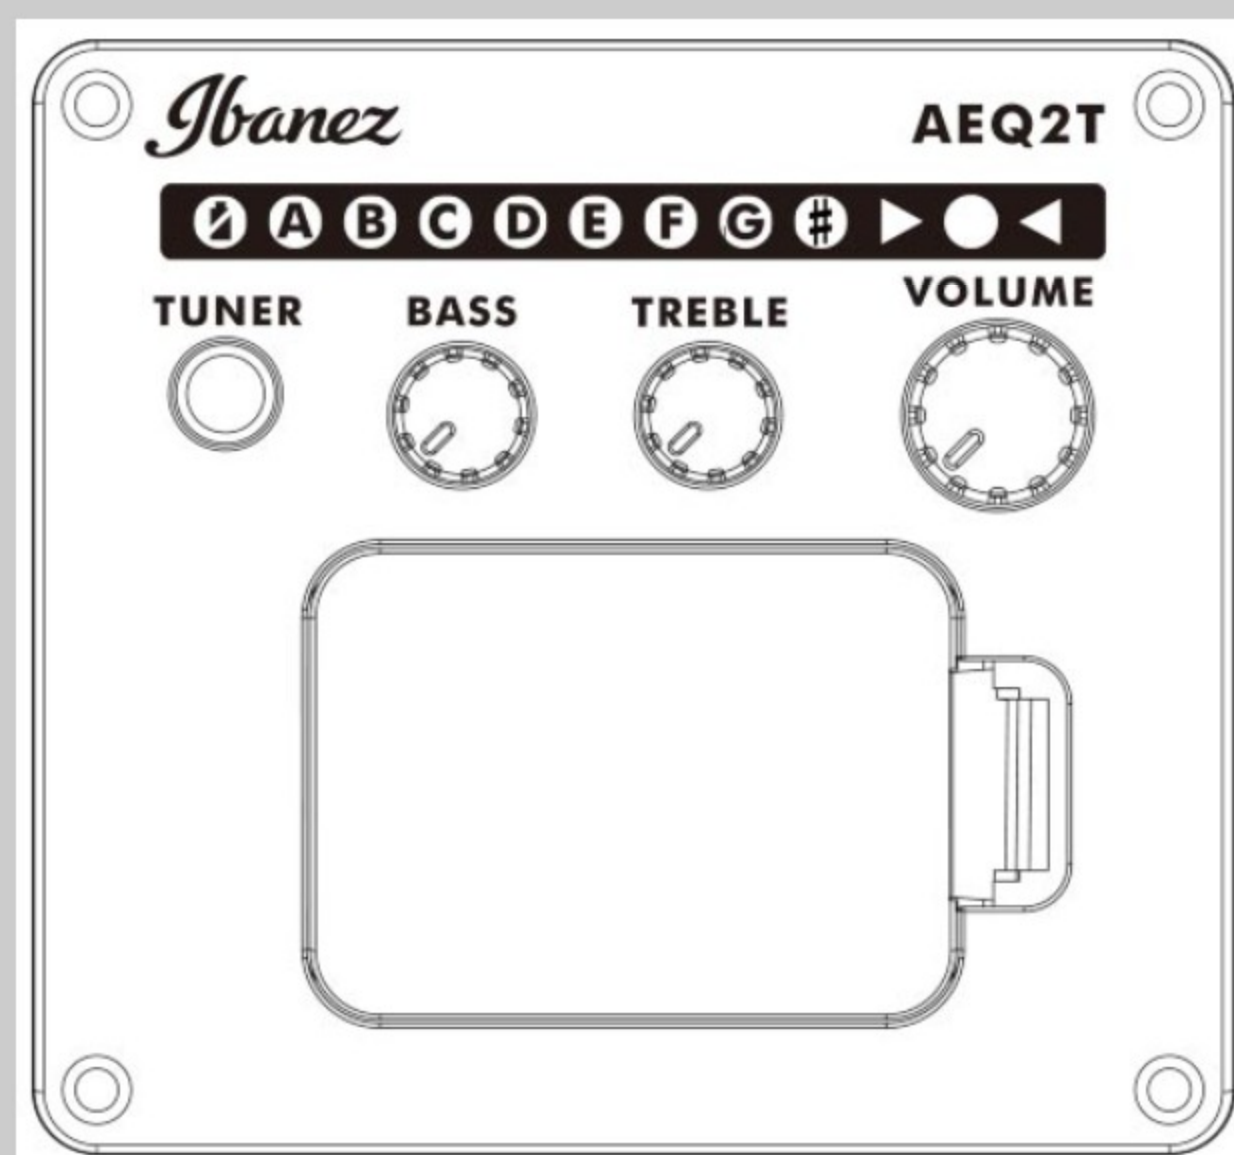

PCBE12MH

COLOR VARIATION :

OPN : Open Pore Natural

SHARE :

SPEC

SPECS

body shape	Grand Concert body
top	Sapele top
back & sides	Sapele back & Sapele sides
neck	PCBE / Maple neck
fretboard	Nandu Wood fretboard
bridge	Nandu Wood bridge
inlay	White dot inlay
soundhole rosette	Tortoiseshell
tuning machine	Chrome Die-cast tuners
number of frets	20
bridge pins	Black with white dot
strings	Ibanez IABS4XC32 Carbon coated
string gauge	.040/.060/.075/.095
string space	11mm
factory tuning	1G,2D,3A,4E
pickup	Ibanez Undersaddle
preamp	Ibanez AEQ-2T preamp w/Onboard tuner
output jack	1/4" output
battery	9V x1

NECK DIMENSIONS

Scale :	812.8mm/32"
a : Width	43mm at NUT
b : Width	58mm at 14F
c : Thickness	21mm at 1F
d : Thickness	23.5mm at 7F
Radius :	400mmR

DESCRIPTION +

BODY DIMENSIONS

a : Length	19 3/8"
b : Width	15 3/8"
c : Max Depth	4 1/4"

DESCRIPTION +

PREAMP

DESCRIPTION +