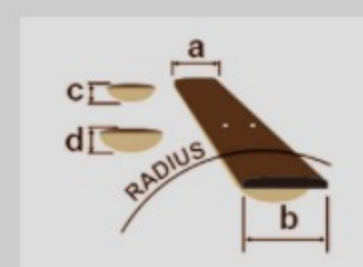

# PCBE14MH

COLOR VARIATION : ●

WK : Weathered Black Open Pore

SHARE : [f](#) [t](#)

### SPECS

body shape	Grand Concert body
top	Okoume top
back & sides	Okoume back & Okoume sides
neck	PCBE / Maple neck
fretboard	Laurel fretboard
bridge	Laurel
inlay	Black with white dot
soundhole rosette	Tortoiseshell
tuning machine	Chrome Die-cast tuners
nut material	Plastic
number of frets	20
saddle material	Plastic
bridge pins	Black with white dot
strings	Ibanez IAB54XC32 Carbon coated
string gauge	.040/.060/.075/.095
string space	19mm
factory tuning	1G,2D,3A,4E
pickup	Ibanez Undersaddle
preamp	Ibanez AEQ-2T preamp w/Onboard tuner
output jack	1/4" output

### NECK DIMENSIONS

Scale :	810mm
a : Width	43mm at NUT
b : Width	58mm at 14F
c : Thickness	21mm at 1F
d : Thickness	23.5mm at 7F
Radius :	400mmR

DESCRIPTION +

### BODY DIMENSIONS

a : Length	19 1/4"
b : Width	15 1/4"
c : Max Depth	4 1/4"

DESCRIPTION +