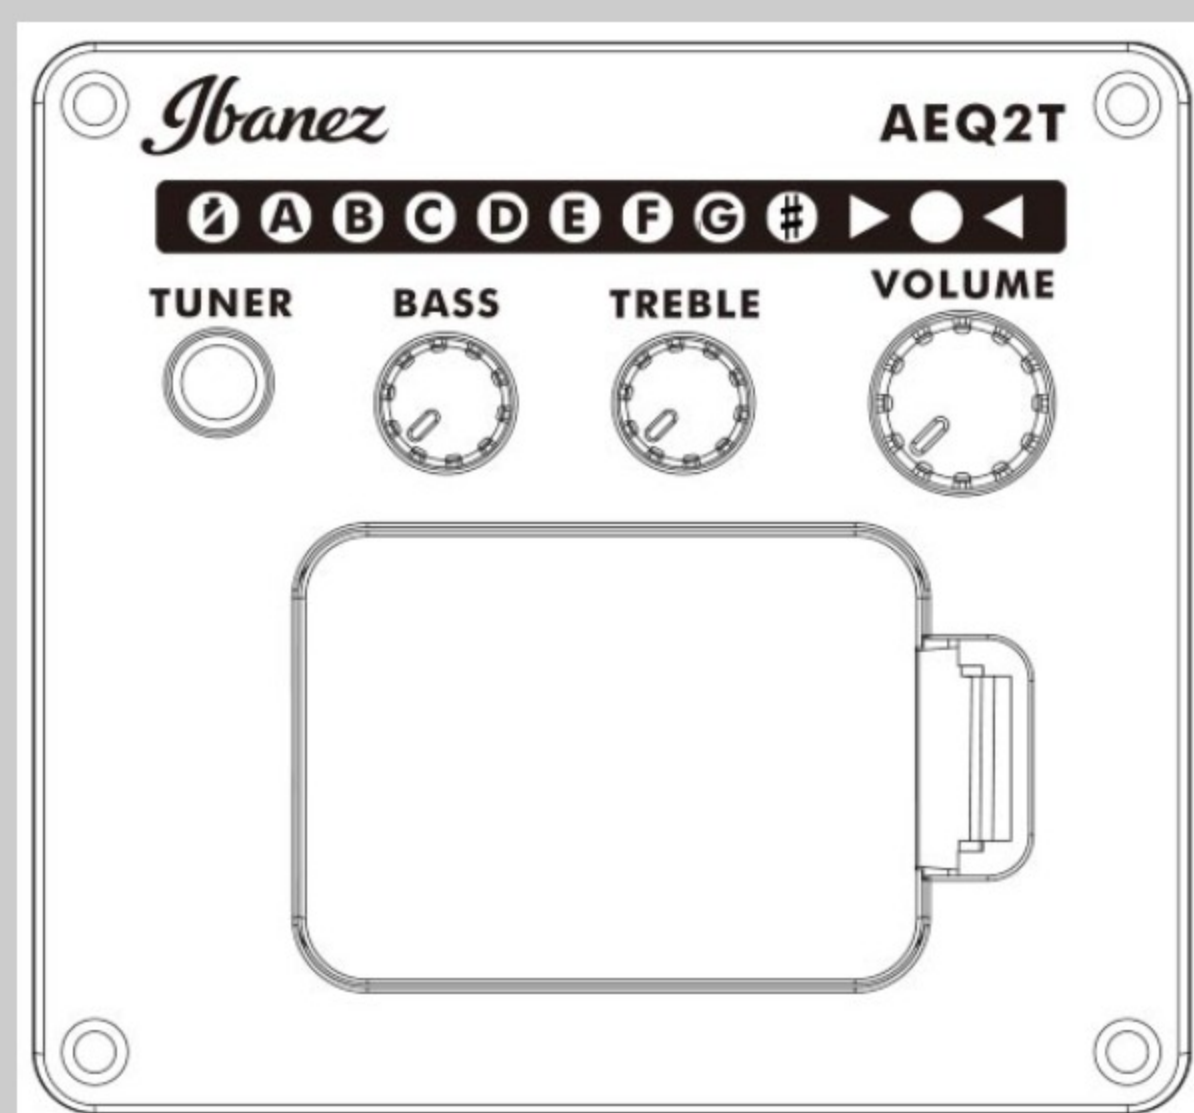

PREAMP

DESCRIPTION +

OTHER FEATURES

Recommended Bag IABB540-BK