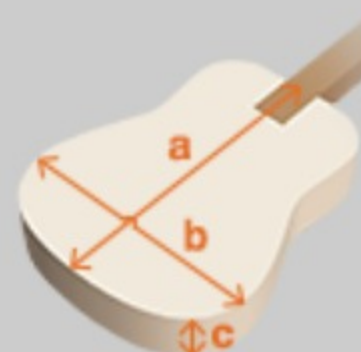

### SPECS

body shape	Grand Concert body
top	Okoume top
back & sides	Okoume back & Okoume sides
neck	PCBE / Maple neck
fretboard	Laurel fretboard
bridge	Laurel
inlay	Black with white dot
soundhole rosette	Tortoiseshell
tuning machine	Chrome Die-cast tuners
nut material	Plastic
number of frets	20
saddle material	Plastic
bridge pins	Black with white dot
strings	Ibanez IAB54XC32 Carbon coated
string gauge	.040/.060/.075/.095
string space	19mm
factory tuning	1G,2D,3A,4E
pickup	Ibanez Undersaddle
preamp	Ibanez AEQ-2T preamp w/Onboard tuner
output jack	1/4" output

### NECK DIMENSIONS

Scale :	810mm
a : Width	43mm at NUT
b : Width	58mm at 14F
c : Thickness	21mm at 1F
d : Thickness	23.5mm at 7F
Radius :	400mmR

DESCRIPTION +

### BODY DIMENSIONS

a : Length	19 1/4"
b : Width	15 1/4"
c : Max Depth	4 1/4"

DESCRIPTION +