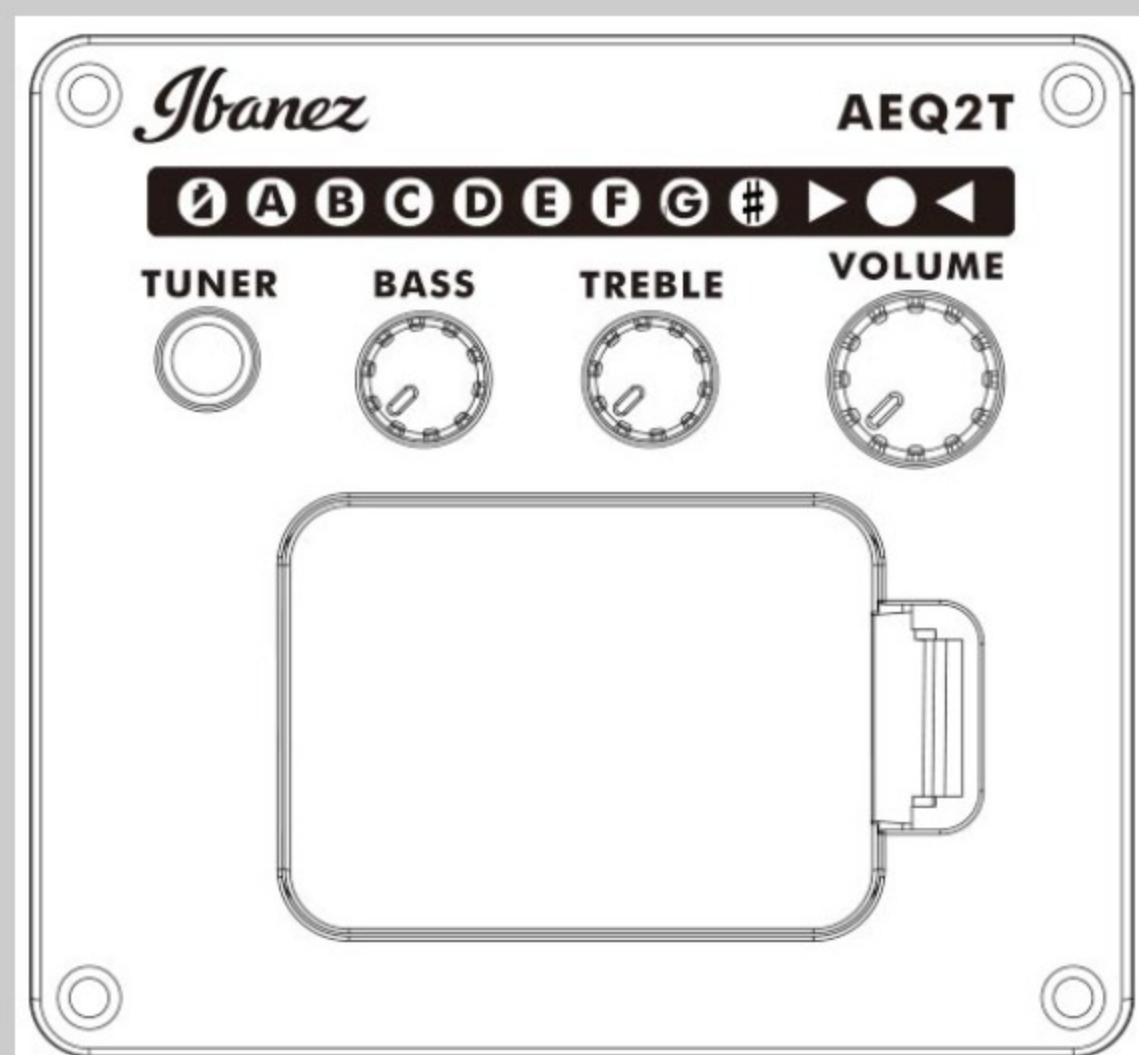

PREAMP

DESCRIPTION +

OTHER FEATURES

Recommended Bag IABB540-BK