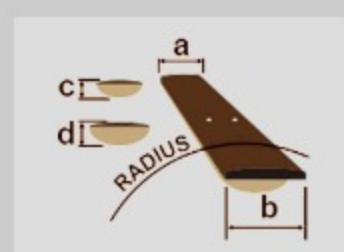

# PCBE14MH

COLOR VARIATION :

WK : Weathered Black Open Pore

SHARE :

### SPECS

body shape	Grand Concert body
top	Okoume top
back & sides	Okoume back & Okoume sides
neck	PCBE / Maple neck
fretboard	Laurel fretboard
bridge	Laurel bridge
inlay	White dot inlay
soundhole rosette	Tortoiseshell
tuning machine	Chrome Die-cast tuners
number of frets	20
bridge pins	Black with white dot
strings	Ibanez IABS4XC32 Carbon coated
string gauge	.040/.060/.075/.095
string space	19mm
factory tuning	1G,2D,3A,4E
pickup	Ibanez Undersaddle
preamp	Ibanez AEQ-2T preamp w/Onboard tuner
output jack	1/4" output
battery	9V x1

### NECK DIMENSIONS

Scale :	810mm/32"
a : Width	43mm at NUT
b : Width	58mm at 14F
c : Thickness	21mm at 1F
d : Thickness	23.5mm at 7F
Radius :	400mmR

DESCRIPTION +

### BODY DIMENSIONS

a : Length	19 3/8"
b : Width	15 1/4"
c : Max Depth	4 1/4"

DESCRIPTION +