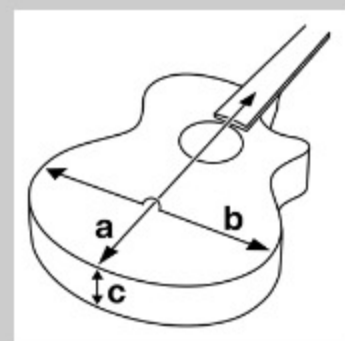

### SPECS

body shape	Grand Concert body
top	Okoume top
back & sides	Okoume back & Okoume sides
neck	PCBE / Maple neck
fretboard	Laurel fretboard
bridge	Laurel bridge
inlay	White dot inlay
soundhole rosette	Tortoiseshell
tuning machine	Chrome Die-cast tuners
number of frets	20
bridge pins	Black with white dot
strings	Ibanez IABS4XC32 Carbon coated
string gauge	.040/.060/.075/.095
string space	19mm
factory tuning	1G,2D,3A,4E
pickup	Ibanez Undersaddle
preamp	Ibanez AEQ-2T preamp w/Onboard tuner
output jack	1/4" output
battery	9V x1

### NECK DIMENSIONS

Scale :	810mm/32"
a : Width	43mm at NUT
b : Width	58mm at 14F
c : Thickness	21mm at 1F
d : Thickness	23.5mm at 7F
Radius :	400mmR

DESCRIPTION +

### BODY DIMENSIONS

a : Length	19 3/8"
b : Width	15 1/4"
c : Max Depth	4 1/4"

DESCRIPTION +