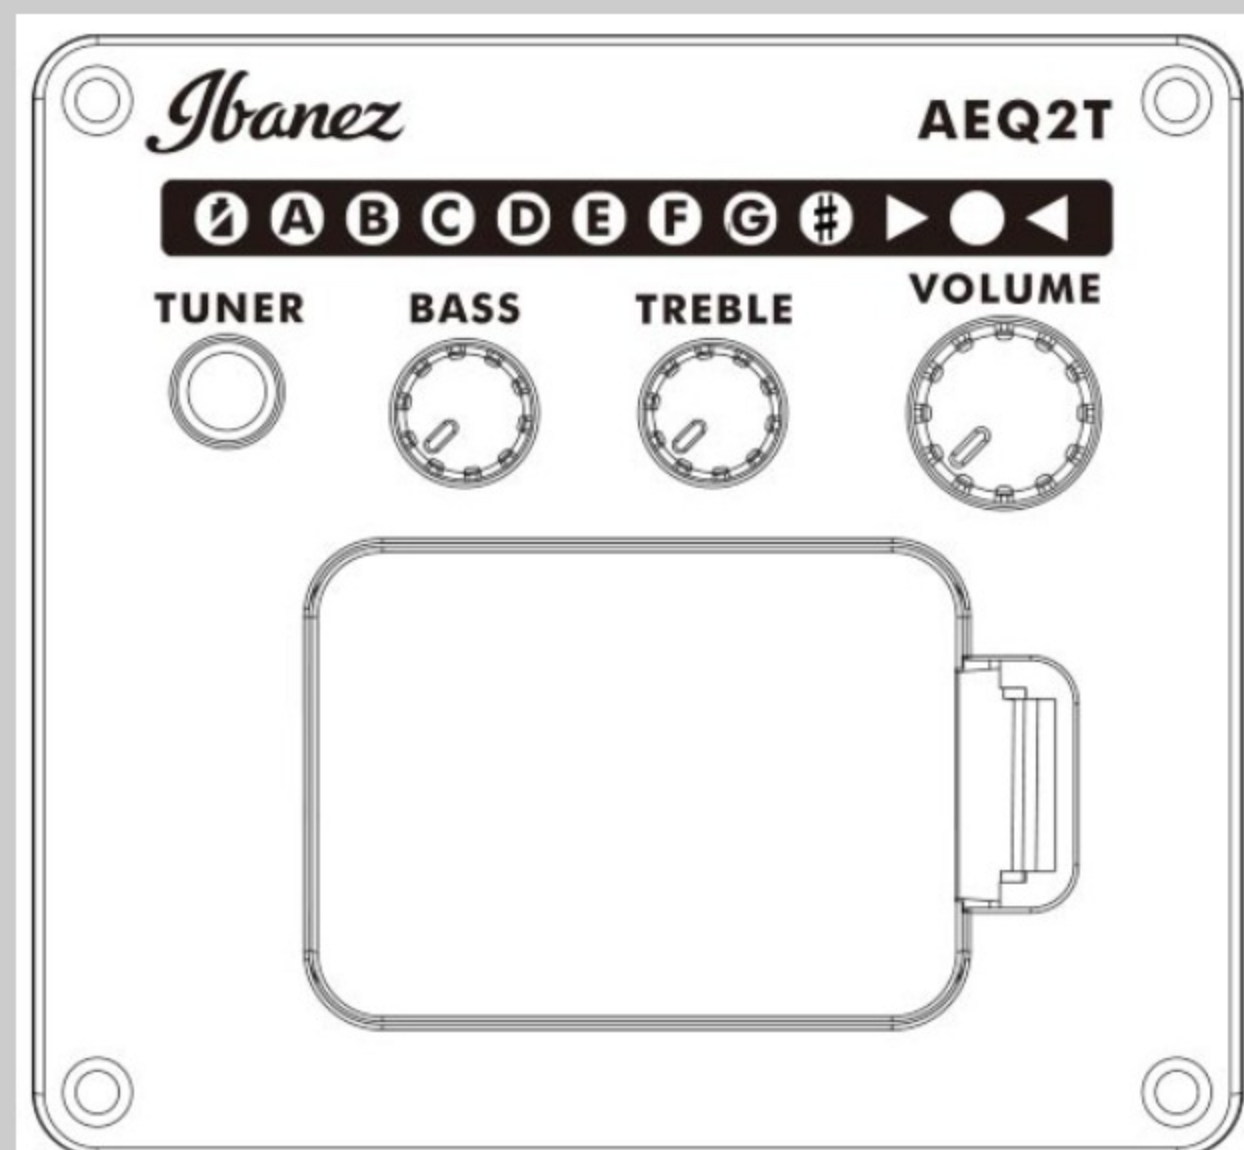

PREAMP

DESCRIPTION +

OTHER FEATURES

Recommended	FS40DA
Case	
Recommended Bag	IAB540-BK