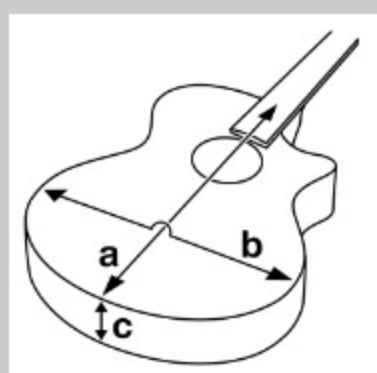

PF10CE

COLOR VARIATION : 

OPN : Open Pore Natural

SHARE :  

SPEC

SPECS

body shape	Cutaway Dreadnought body
top	Spruce top
back & sides	Okoume back & Okoume sides
neck	PF / Nyatoh neck
fretboard	Merbau fretboard
bridge	Merbau bridge
inlay	White dot inlay
soundhole rosette	Laser engraved
tuning machine	Chrome Die-cast tuners
number of frets	20
bridge pins	Ibanez Advantage™
strings	Ibanez IACS6C
string gauge	.012/.016/.024/.032/.042/.053
string space	11mm
factory tuning	1E,2B,3G,4D,5A,6E
pickup	Ibanez Undersaddle
preamp	Ibanez AEQ-2T preamp w/Onboard tuner
output jack	1/4" output
battery	9V x1

NECK DIMENSIONS

Scale :	648mm
a : Width	42mm at NUT
b : Width	54mm at 14F
c : Thickness	21mm at 1F
d : Thickness	22.5mm at 7F
Radius :	240mmR

DESCRIPTION +

BODY DIMENSIONS

a : Length	20 1/8"
b : Width	15 3/4"
c : Max Depth	5"