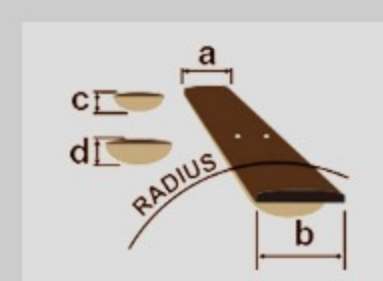

PF10CE

COLOR VARIATION : 

OPN : Open Pore Natural

SHARE :  

SPEC

SPECS

body shape	Cutaway Dreadnought body
top	Spruce top
back & sides	Okoume back & Okoume sides
neck	PF / Nyatoh neck
fretboard	Merbau fretboard
bridge	Merbau bridge
inlay	White dot inlay
soundhole rosette	Laser engraved
tuning machine	Chrome Die-cast tuners
number of frets	20
bridge pins	Ibanez Advantage™
strings	Ibanez IACS6C
string gauge	.012/.016/.024/.032/.042/.053
string space	11mm
factory tuning	1E,2B,3G,4D,5A,6E
pickup	Ibanez Undersaddle
preamp	Ibanez AEQ-2T preamp w/Onboard tuner
output jack	1/4" output
battery	9V x1

NECK DIMENSIONS

Scale :	648mm
a : Width	42mm at NUT
b : Width	54mm at 14F
c : Thickness	21mm at 1F
d : Thickness	22.5mm at 7F
Radius :	240mmR

DESCRIPTION +

BODY DIMENSIONS

a : Length	20 1/8"
b : Width	15 3/4"
c : Max Depth	5"