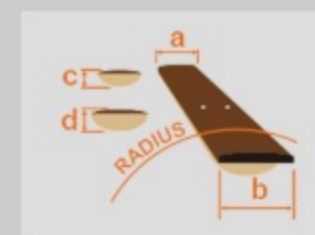

PF12MH

OPN : Open Pore Natural

COLOR VARIATION :

SHARE :  

SPEC

SPEC

| | |
|-----------------------|--|
| body shape | Dreadnought body |
| bracing | X Bracing |
| top | Sapele top |
| back & sides | Sapele back & Sapele sides |
| neck | Mahogany |
| fretboard | Nandu Wood |
| bridge | Nandu Wood |
| soundhole rosette | Tortoiseshell rosette |
| tuning machine | Chrome Open Gear tuners w/Butterbean knobs |
| number of frets | 20 |
| bridge pins | Ibanez Advantage™ bridge pins |
| strings | Ibanez IACS6C coated strings |
| finish top | Open Pore |
| finish back and sides | Open Pore |
| finish neck back | Open Pore |

NECK DIMENSIONS

| | |
|---------------|--------------|
| Scale : | 650mm |
| a : Width | 42mm at NUT |
| b : Width | 54mm at 14F |
| c : Thickness | 21.5mm at 1F |
| d : Thickness | 23.5mm at 7F |
| Radius : | 250mmR |

BODY DIMENSIONS

| | |
|---------------|---------|
| a : Length | 20 " |
| b : Width | 15 3/4" |
| c : Max Depth | 5 " |