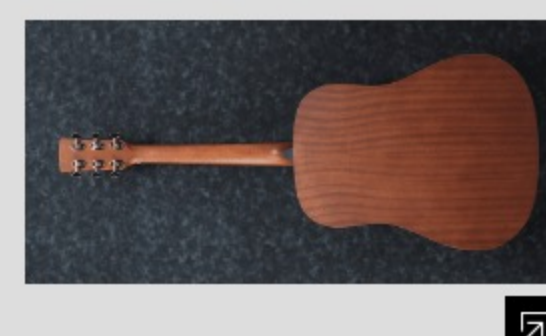

PF12MH

OPN : Open Pore Natural

COLOR VARIATION :

SHARE :  

SPEC

SPEC

| | |
|-----------------------|--|
| body shape | Dreadnought body |
| bracing | X Bracing |
| top | Sapele top |
| back & sides | Sapele back & Sapele sides |
| neck | Mahogany |
| fretboard | Nandu Wood |
| bridge | Nandu Wood |
| soundhole rosette | Tortoiseshell rosette |
| tuning machine | Chrome Open Gear tuners w/Butterbean knobs |
| number of frets | 20 |
| bridge pins | Ibanez Advantage™ bridge pins |
| strings | Ibanez IACS6C coated strings |
| finish top | Open Pore |
| finish back and sides | Open Pore |
| finish neck back | Open Pore |

NECK DIMENSIONS

| | |
|---------------|--------------|
| Scale : | 650mm |
| a : Width | 42mm at NUT |
| b : Width | 54mm at 14F |
| c : Thickness | 21.5mm at 1F |
| d : Thickness | 23.5mm at 7F |
| Radius : | 250mmR |