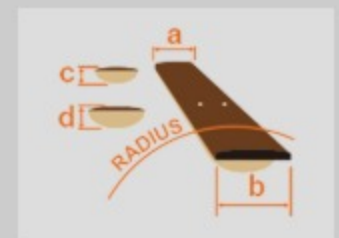

PF12MH

OPN : Open Pore Natural

COLOR VARIATION :

SHARE :  

SPEC

SPEC

body shape	Dreadnought body
top	Sapele top
back & sides	Sapele back & Sapele sides
neck	PF / Nyatoh neck
fretboard	Nandu Wood fretboard
bridge	Nandu Wood bridge
inlay	White dot
soundhole rosette	Tortoiseshell
tuning machine	Chrome Open Gear Tuners
nut material	Plastic
number of frets	20
saddle material	Plastic
bridge pins	Ibanez Advantage™
strings	Ibanez IACS6C
string gauge	.012/.016/.024/.032/.042/.053
string space	11mm
factory tuning	1E,2B,3G,4D,5A,6E

NECK DIMENSIONS

Scale :	650mm
a : Width	42mm at NUT
b : Width	54mm at 14F
c : Thickness	21.5mm at 1F
d : Thickness	23.5mm at 7F
Radius :	250mmR

BODY DIMENSIONS

a : Length	19 3/4"
b : Width	15 3/4"
c : Max Depth	4 1/4"