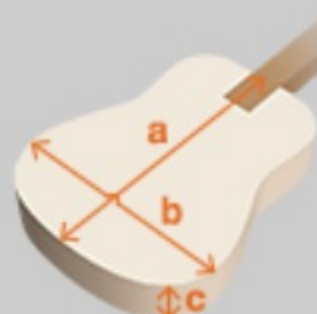

PF12MH

OPN : Open Pore Natural

COLOR VARIATION :

SHARE :  

SPEC

SPEC

body shape	Dreadnought body
top	Sapele top
back & sides	Sapele back & Sapele sides
neck	PF / Nyatoh neck
fretboard	Nandu Wood fretboard
bridge	Nandu Wood bridge
inlay	White dot
soundhole rosette	Tortoiseshell
tuning machine	Chrome Open Gear Tuners
nut material	Plastic
number of frets	20
saddle material	Plastic
bridge pins	Ibanez Advantage™
strings	Ibanez IACS6C
string gauge	.012/.016/.024/.032/.042/.053
string space	11mm
factory tuning	1E,2B,3G,4D,5A,6E

NECK DIMENSIONS

Scale :	650mm
a : Width	42mm at NUT
b : Width	54mm at 14F
c : Thickness	21.5mm at 1F
d : Thickness	23.5mm at 7F
Radius :	250mmR

BODY DIMENSIONS

a : Length	19 3/4"
b : Width	15 3/4"
c : Max Depth	4 1/4"